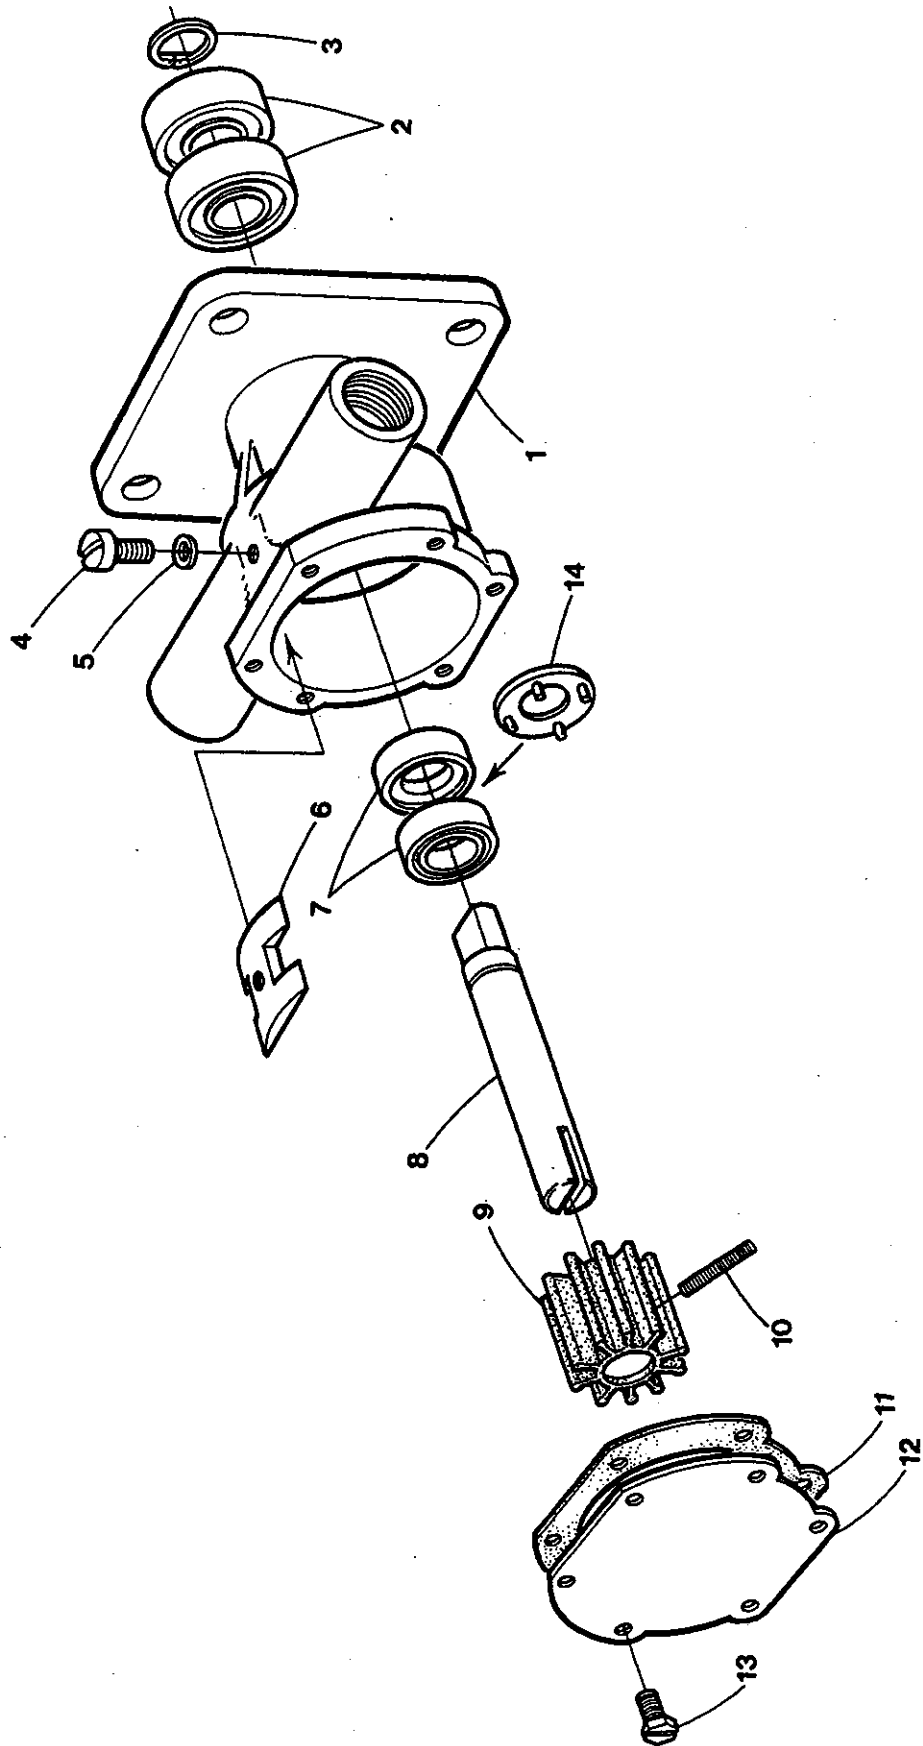

WESTERBEKE 5.0 BCD GENERATOR - COOLING SYSTEM

REF	PN	NAME	REMARKS	QUAN
48	031753	WASHER	FLAT 1/4	2
49	031752	LOCKWASHER	1/4	2
50	031506	CAPSCREW	1/4NC X 1-1/4	2
51	031789	WASHER	M10 DIN 125	2
52	019262	LOCKWASHER	M10 DIN 127	2
53	041130	CAPSCREW	M10 X 1.25 X 45 JIS	2
54	019369	PLUG	1/8 NPT BRASS	2
55	011885	ZINC		1
56	011386	CLAMP	HOSE 12	2
57	038080	HOSE	SEA WATER PUMP TO EXCHANGER	1
58	032947	NIPPLE	3/8 NPT TO 7/8 HOSE	1
59	013337	ELBOW	3/8 NPT STREET 45	1
60	033636	PUMP	SEA WATER	1
61	038076	ELBOW	3/8 NPT TO 1 HOSE	1
62	024977	KIT	COOLANT RECOVERY TANK	1
63	024906	CLAMP	HOSE	2
64	024858	CAP	COOLANT RECOVERY TANK	1
65	024704	TANK	COOLANT RECOVERY	1
66	024786	STRAP	COOLANT RECOVERY TANK MOUNTING	1
67	024637	TUBING	INCHES REQUIRED	60
68	011405	CLAMP	HOSE 16	2
69	012292	CLAMP	SUPPORT HOSE	1
70	038064	HOSE	EXCHANGER TO PUMP	1
71-1	031783	LOCKWASHER	M 6 DIN 127	1
71-2	031784	WASHER	M 6 DIN 125	1
72	031825	CAPSCREW	M 6 X 12 DIN 933	1
73	036947	TUBE	THERMOSTAT BYPASS	1
74	036937	O-RING		2

WESTERBEKE 5.0 BCD GENERATOR - SEA WATER PUMP