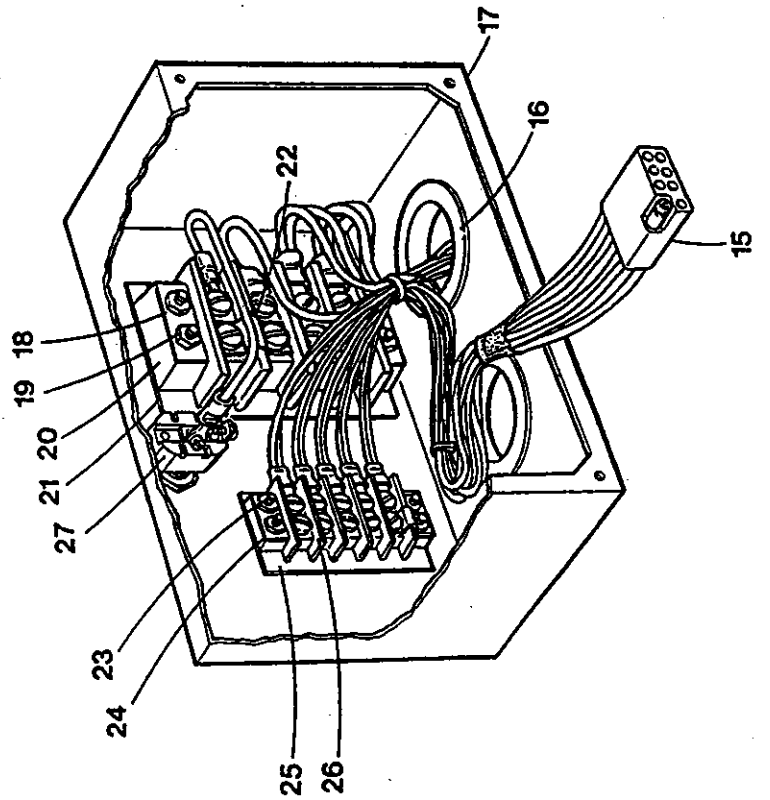

WESTERBEKE 5.0 BCD GENERATOR - CONTROL PANEL

REF	PN	NAME	REMARKS	QUAN
1	036539	PANEL	GENERATOR CONTROL REF 2 THRU 13	1
2	036192	HOURMETER		1
3	037605	VOLTMETER	12 VDC	1
4	037603	METER	OIL PRESSURE 0-100 PSI	1
5	037601	METER	WATER TEMPERATURE	1
6-1	034485	PLATE	PANEL	1
6-2	034999	COVER	BOX, WHEN PANEL REMOTE MOUNTED	1
7	024731	SWITCH	STOP	1
8	024732	SWITCH	PREHEAT-START	2
9-1	042893	LAMP	INSTRUMENT WEDGE BASE INCL HOLDER	3
9-2	035825	WIRE	LAMP POWER CONNECTION	3
10-1	031900	NUT	10-32	AR
10-2	031902	LOCKWASHER	10	AR
11	031904	NUT	10-24 KEPS	1
12	036538	HARNESS	PANEL	1
13	031999	RING	LOCK-TOGGLE SWITCH MOUNT	3
14	034421	SCREW	8-32 X 3/8 TRUSS HEAD BLACK SS	4
15-1	038123	HARNESS	ENGINE	1
15-2	036232	HARNESS	PANEL BOX	1
16	023939	BUSHING	SNAP-IN 1-3/4 IN HOLE	2
17-1	038178	ASSEMBLY	BOX AND HARNESS	1
17-2	034243	BOX	GENERATOR CONTROL PANEL	1
18	013856	PLATE	SCREW-TERMINAL BLOCK	2
19-1	031866	SCREW	8-32 X 7/8 BINDING HEAD SS	4
19-2	031842	NUT	8-32 HEX SS	4
19-3	031843	WASHER	FLAT 8	4
19-4	031844	LOCKWASHER	8	4
20	013320	BLOCK	TERMINAL 4 POS TO SEPT 93	1
21	013363	MARKER	TERMINAL BLOCK	1
22	013938	JUMPER	TERMINAL BLOCK	1
23-1	031855	SCREW	6-32 X 5/8 BINDING HEAD SS	4
23-2	050234	NUT	6-32 KEPS	4
23-3	031838	WASHER	FLAT 6	4
24	015222	PLATE	SCREW-TERMINAL BLOCK	2
24-4	038042	NUT	SWITCH	1
25	019122	MARKER	TERMINAL BLOCK	1
26	019121	BLOCK	TERMINAL 5 POS TO SEPT 93	1
27-1	033259	SWITCH	EMERGENCY STOP	1
27-2	033258	BOOT	EMERGENCY STOP SWITCH	1
27-3	033251	LABEL	EMERGENCY STOP SWITCH	1

WESTERBEKE 5.0 BCD GENERATOR - CONTROL PANEL