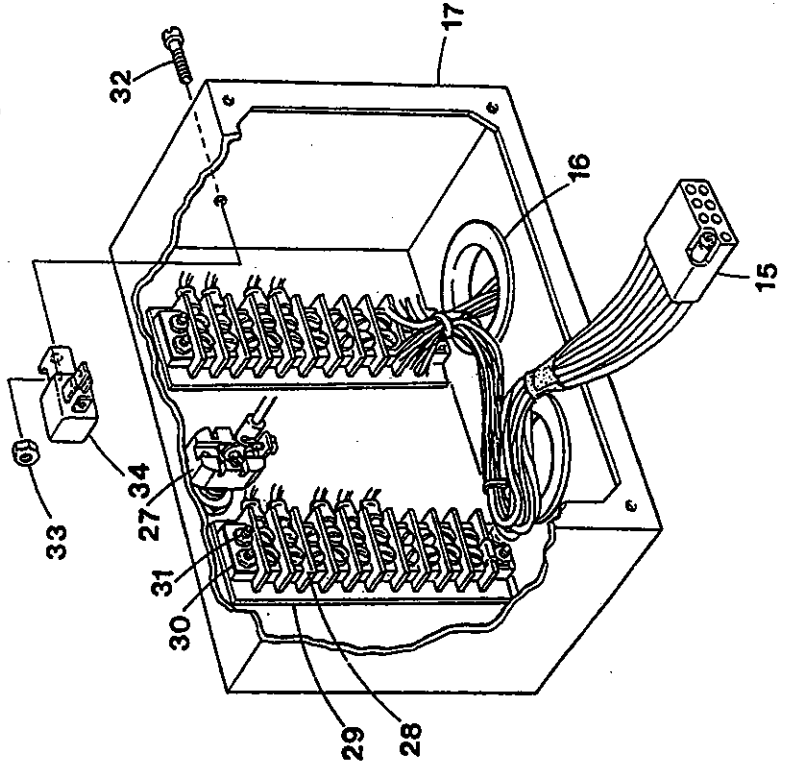

WESTERBEKE 5.0 BCD GENERATOR - CONTROL PANEL

REF	PN	NAME	REMARKS	QUAN
1	036539	PANEL	GENERATOR CONTROL REF 2 THRU 13	1
2	036192	HOURMETER		1
3	037605	VOLTMETER	12 VDC	1
4	037603	METER	OIL PRESSURE 0-100 PSI	1
5	037601	METER	WATER TEMPERATURE	1
6-1	034485	PLATE	PANEL	1
6-2	034999	COVER	BOX, WHEN PANEL REMOTE MOUNTED	1
7	024731	SWITCH	STOP	1
8	024732	SWITCH	PREHEAT-START	2
9-1	042893	LAMP	INSTRUMENT WEDGE BASE INCL HOLDER	3
9-2	035825	WIRE	LAMP POWER CONNECTION	3
10-1	031900	NUT	10-32	AR
10-2	031902	LOCKWASHER	10	AR
11	031904	NUT	10-24 KEPS	1
12	036538	HARNESS	PANEL	1
13	031999	RING	LOCK-TOGGLE SWITCH MOUNT	3
14	034421	SCREW	8-32 X 3/8 TRUSS HEAD BLACK SS	4
15-1	038123	HARNESS	ENGINE	1
15-2	036232	HARNESS	PANEL BOX	1
16	023939	BUSHING	SNAP-IN 1-3/4 IN HOLE	2
17-1	038178	ASSEMBLY	BOX AND HARNESS	1
17-2	034243	BOX	GENERATOR CONTROL PANEL	1
18	013856	PLATE	SCREW-TERMINAL BLOCK	2
19-1	031866	SCREW	8-32 X 7/8 BINDING HEAD SS	4
19-2	031842	NUT	8-32 HEX SS	4
19-3	031843	WASHER	FLAT 8	4
19-4	031844	LOCKWASHER	8	4
20	013320	BLOCK	TERMINAL 4 POS TO SEPT 93	1
21	013363	MARKER	TERMINAL BLOCK	1
22	013938	JUMPER	TERMINAL BLOCK	1
23-1	031855	SCREW	6-32 X 5/8 BINDING HEAD SS	4
23-2	050234	NUT	6-32 KEPS	4
23-3	031838	WASHER	FLAT 6	4
24	015222	PLATE	SCREW-TERMINAL BLOCK	2
24-4	038042	NUT	SWITCH	1
25	019122	MARKER	TERMINAL BLOCK	1
26	019121	BLOCK	TERMINAL 5 POS TO SEPT 93	1
27-1	033259	SWITCH	EMERGENCY STOP	1
27-2	033258	BOOT	EMERGENCY STOP SWITCH	1
27-3	033251	LABEL	EMERGENCY STOP SWITCH	1

WESTERBEKE 5.0 BCD GENERATOR - CONTROL PANEL