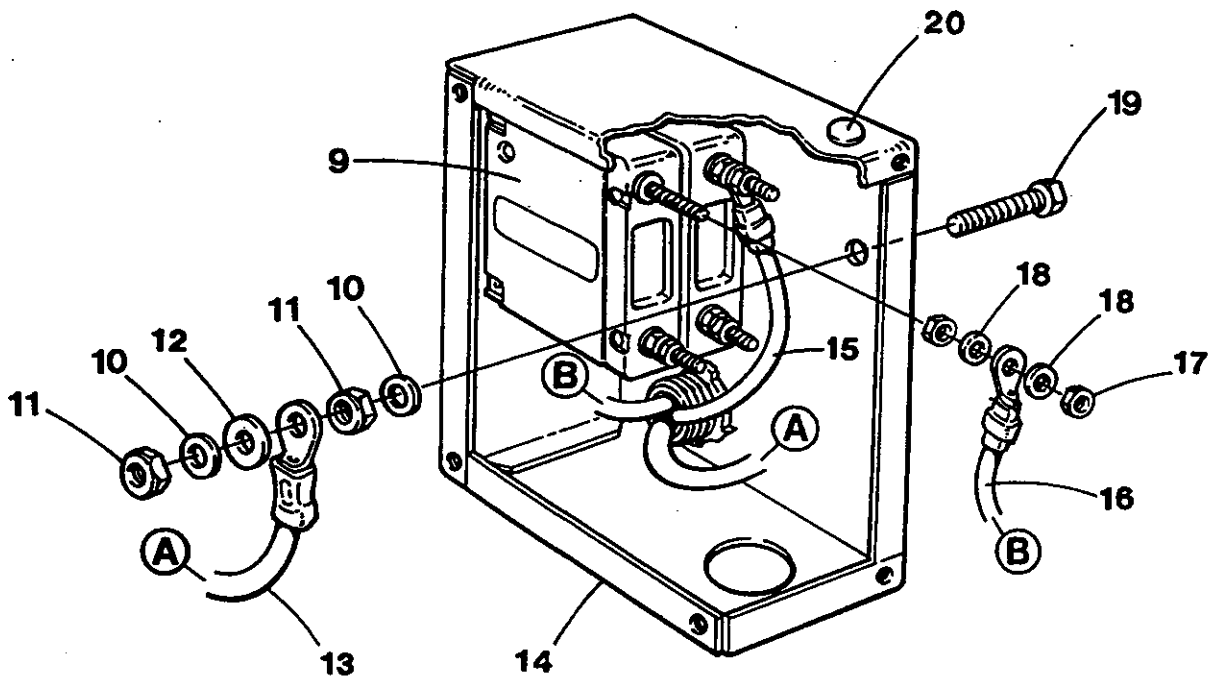

WESTERBEKE 5.0 BCD GENERATOR - AC OUTPUT CIRCUIT BREAKER

WESTERBEKE 5.0 BCD GENERATOR - AC OUTPUT CIRCUIT BREAKER

REF	PN	NAME	REMARKS	QUAN
2	031891	SCREW	8-32 X 3/8 TRUSS HEAD SS	6
3	038126	COVER	BOX	1
4	039082	GUARD	CIRCUIT BREAKER HANDLE	1
5	031852	SCREW	6-32 X 1/4 BINDING HEAD SS	4
6	042330	NIPPLE	1"	1
7	042329	NUT	1"	3
8	038523	SPACER		1
9-1	042705	BREAKER	CIRCUIT 25 AMP 60HZ 2 POLE	1
9-2	042704	BREAKER	CIRCUIT 20 AMP 50HZ 2 POLE	1
10	032493	LOCKWASHER	1/4 INTERNAL TOOTH BRONZE	2
11	032498	NUT	1/4NC HEX BRASS	2
12	032499	WASHER	FLAT 1/4 BRASS	2
13	038645	WIRE	WHITE 60HZ	1
14	038125	BOX	CIRCUIT BREAKER	1
15	038640	WIRE	BLACK 60/50HZ	1
16-1	038640	WIRE	BLACK 60HZ	1
16-2	042333	WIRE	WHITE 50HZ	1
17	031847	NUT	10-32 HEX SS	4
18	031848	WASHER	FLAT 10 SS	8
19	038622	CAPSCREW	1/4NC X 1 BRONZE FULLY THREADED	1
20	038621	PLUG	NYLON	1
21	042719	DIAGRAM	AC OUTPUT & CIRCUIT BREAKER WIRING	1