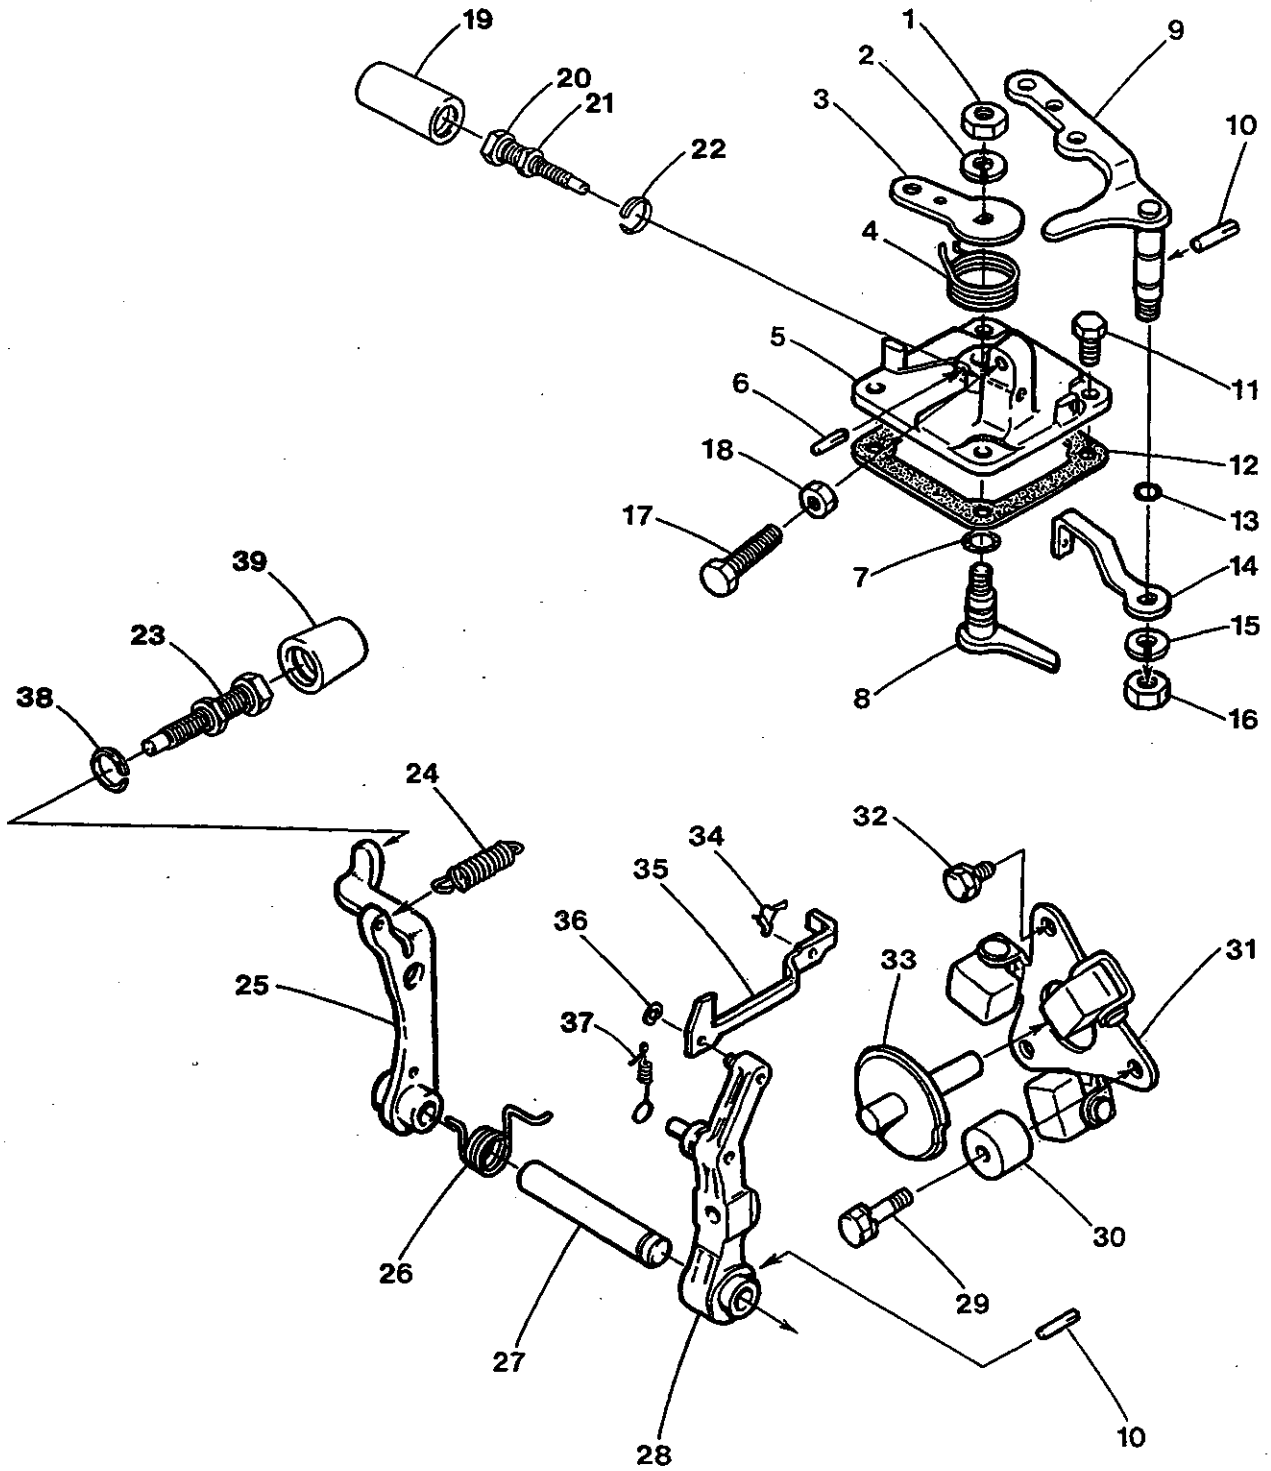

WESTERBEKE 5.0 BCD GENERATOR - GOVERNOR SYSTEM

WESTERBEKE 5.0 BCD GENERATOR - GOVERNOR SYSTEM

| REF  | PN     | NAME       | REMARKS                             | QUAN |
|------|--------|------------|-------------------------------------|------|
| 1    | 031802 | NUT        | M 8 JAM                             | 1    |
| 2    | 031786 | LOCKWASHER | M 8 DIN 127                         | 1    |
| 3    | 043988 | LEVER      | STOP                                | 1    |
| 4    | 043986 | SPRING     | RETURN                              | 1    |
| 5    | 043982 | COVER      |                                     | 1    |
| 6    | 043985 | PIN        | GROOVED                             | 1    |
| 7    | 030277 | O-RING     |                                     | 1    |
| 8    | 043987 | LEVER      | STOP                                | 1    |
| 9    | 037090 | LEVER      | THROTTLE                            | 1    |
| 10   | 036942 | PIN        | GROOVED                             | 2    |
| 11   | 031825 | CAPSCREW   | M 6 X 12 DIN 933                    | 4    |
| 12   | 037024 | GASKET     | GOVERNOR COVER                      | 1    |
| 13   | 030277 | O-RING     |                                     | 1    |
| 14   | 036989 | LEVER      | GOVERNOR SPRING                     | 1    |
| 15   | 031786 | LOCKWASHER | M 8 DIN 127                         | 1    |
| 16   | 031802 | NUT        | M 8 JAM                             | 1    |
| 17   | 038680 | SCREW      | LOW SPEED SET                       | 1    |
| 18   | 015812 | NUT        | M 6 DIN 934                         | 1    |
| 19   | 043983 | COVER      | HIGH SPEED SET SCREW ANTI-TAMPER    | 1    |
| 20   | 043978 | SCREW      | HIGH SPEED SET INCL NUT             | 1    |
| 21   |        | NUT        | SEE REF 20                          | 1    |
| 22   | 043984 | C-RING     |                                     | 1    |
| 23   | 043977 | SCREW ASSY | RACK SET                            | 1    |
| 24-1 | 038458 | SPRING     | GOVERNOR 5.0 BCD, 5.0 BCDA          | 1    |
| 24-2 | 037109 | SPRING     | GOVERNOR 5.0 BCDB                   | 1    |
| 25   | 037079 | LEVER      | TENSION                             | 1    |
| 26   | 037092 | SPRING     | START                               | 1    |
| 27   | 037080 | SHAFT      | GOVERNOR                            | 1    |
| 28   | 037078 | LEVER      | GOVERNOR                            | 1    |
| 29-1 | 020628 | CAPSCREW   | M 6 X 25 DIN 933                    | 1    |
| 29-2 | 031783 | LOCKWASHER | M 6 DIN 127                         | 1    |
| 30   | 033200 | STOPPER    | GOVERNOR                            | 1    |
| 31-1 | 038455 | WEIGHT     | ASSEMBLY-GOVERNOR 5.0 BCD, 5.0 BCDA | 1    |
| 31-2 | 043979 | WEIGHT     | ASSEMBLY-GOVERNOR 5.0 BCDB          | 1    |
| 32-1 | 015816 | CAPSCREW   | M 6 X 10 DIN 933                    | 2    |
| 32-2 | 031783 | LOCKWASHER | M 6 DIN 127                         | 2    |
| 33-1 | 038457 | SHAFT      | GOVERNOR SLIDING 5.0 BCD, 5.0 BCDA  | 1    |
| 33-2 | 036941 | SHAFT      | GOVERNOR SLIDING 5.0 BCDB           | 1    |
| 34   | 037022 | CLIP       | TIE ROD                             | 1    |
| 35   | 037021 | ROD        | TIE                                 | 1    |
| 36   | 036939 | RING       | RETAINING                           | 1    |
| 37   | 043989 | SPRING     | TIE ROD                             | 1    |
| 38   | 043980 | C-RING     |                                     | 1    |
| 39   | 043981 | COVER      | TORQUE SET ANTI-TAMPER              | 1    |