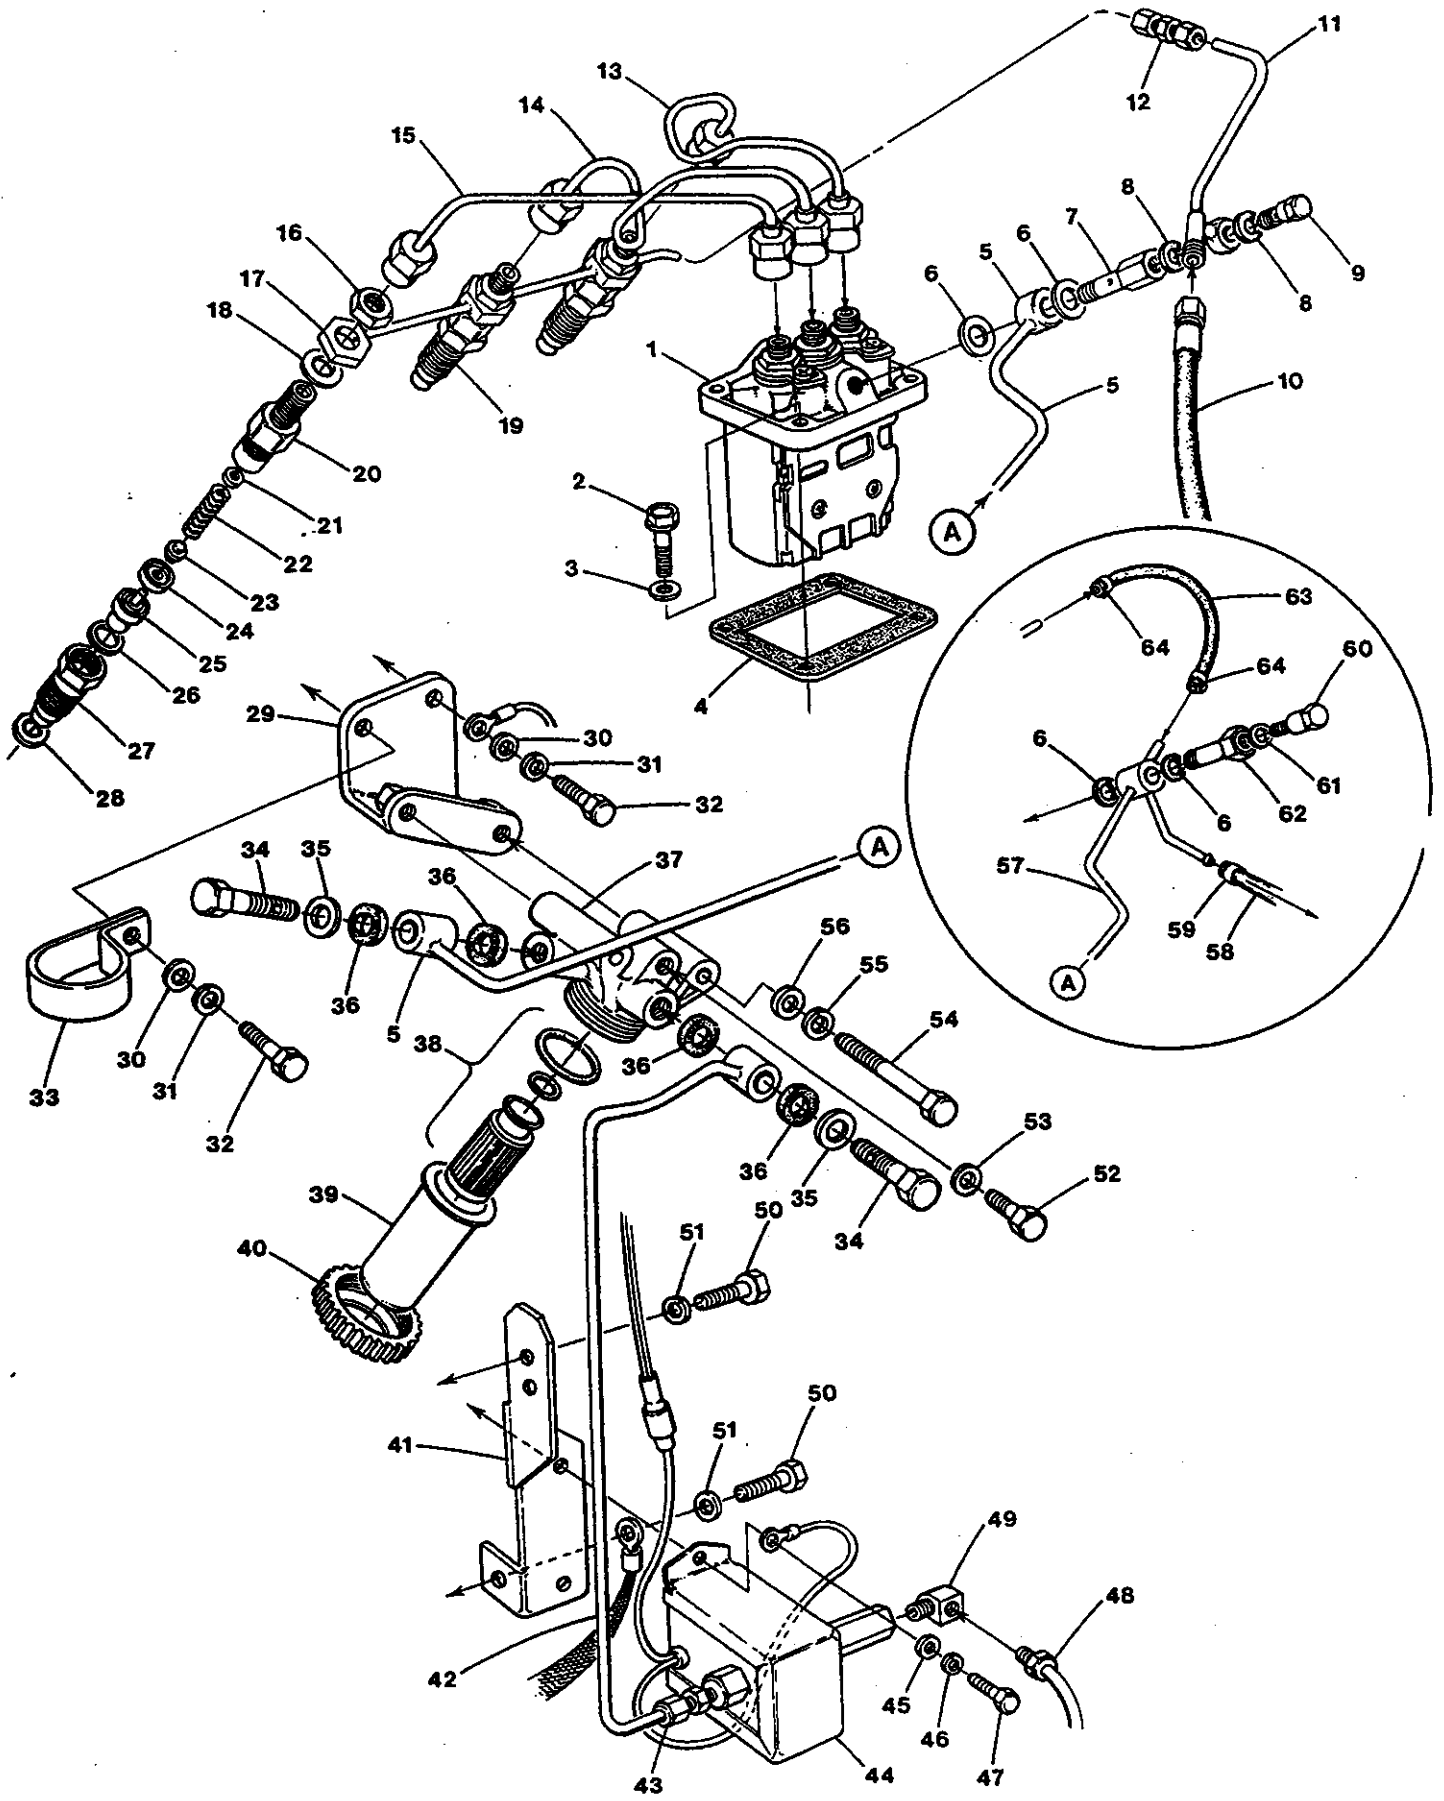

WESTERBEKE 5.0 BCD GENERATOR - FUEL SYSTEM

WESTERBEKE 5.0 BCD GENERATOR - FUEL SYSTEM

REF	PN	NAME	REMARKS	QUAN
1-1	038459	PUMP	FUEL INJECTION 5.0 BCD, 5.0 BCDA	1
1-2	043555	PUMP	FUEL INJECTION 5.0 BCDB	1
2	018804	CAPSCREW	M 6 X 20 DIN 933	4
3	031783	LOCKWASHER	M 6 DIN 127	4
4-1	036964	SHIM	ADJUSTING 0.2 MM	AR
4-2	036965	SHIM	ADJUSTING 0.3 MM	AR
4-3	037009	SHIM	ADJUSTING 0.4 MM	AR
4-4	036966	SHIM	ADJUSTING 0.5 MM	AR
4-5	037010	SHIM	ADJUSTING 0.6 MM	AR
4-6	037011	SHIM	ADJUSTING 0.7 MM	AR
4-7	037012	SHIM	ADJUSTING 0.8 MM	AR
4-8	037013	SHIM	ADJUSTING 0.9 MM	AR
4-9	037014	SHIM	ADJUSTING 1.0 MM	AR
5	038401	LINE	LIFT PUMP TO INJECTION PUMP	1
6	037105	WASHER	BANJO	2
7	038399	BOLT	BANJO	1
8	030289	WASHER	BANJO M 8	2
9	016988	BOLT	BANJO M 8	1
10	034857	HOSE	FUEL RETURN	1
11	038429	LINE	INJECTION RETURN TO PUMP	1
12-1	024600	UNION	COMPRESSION INCLUDING NUTS AND FERRULES	1
12-2	013344	NUT	COMPRESSION	2
12-3	013343	FERRULE	COMPRESSION	2
13	036951	LINE	INJECTOR 1	1
14	036952	LINE	INJECTOR 2	1
15	036953	LINE	INJECTOR 3	1
16	036921	NUT	INJECTOR	3
17	037099	LINE	INJECTOR RETURN	1
18	036922	GASKET	INJECTOR RETURN	3
19	037091	INJECTOR	INCLUDING REF 20 THRU 27	3
20	037112	HOLDER	INJECTOR	1
21- 1	036925	SHIM	INJECTOR 1.25	AR
21- 2	036926	SHIM	INJECTOR 1.30	AR
21- 3	036927	SHIM	INJECTOR 1.35	AR
21- 4	036928	SHIM	INJECTOR 1.40	AR
21- 5	036929	SHIM	INJECTOR 1.45	AR
21- 6	036930	SHIM	INJECTOR 1.50	AR
21- 7	036931	SHIM	INJECTOR 1.55	AR
21- 8	036932	SHIM	INJECTOR 1.60	AR
21- 9	036933	SHIM	INJECTOR 1.65	AR
21-10	036934	SHIM	INJECTOR 1.70	AR
22	037106	SPRING	INJECTOR	1
23	037107	PIN	INJECTOR SPRING	1
24	037108	SPACER	INJECTOR	1
25	036935	NOZZLE	INJECTOR	1
26	037113	GASKET	INJECTOR NOZZLE 5.0 BCD TO S/N 12009	1
27	037109	NUT	INJECTOR NOZZLE	1
28	036923	GASKET	INJECTOR	3