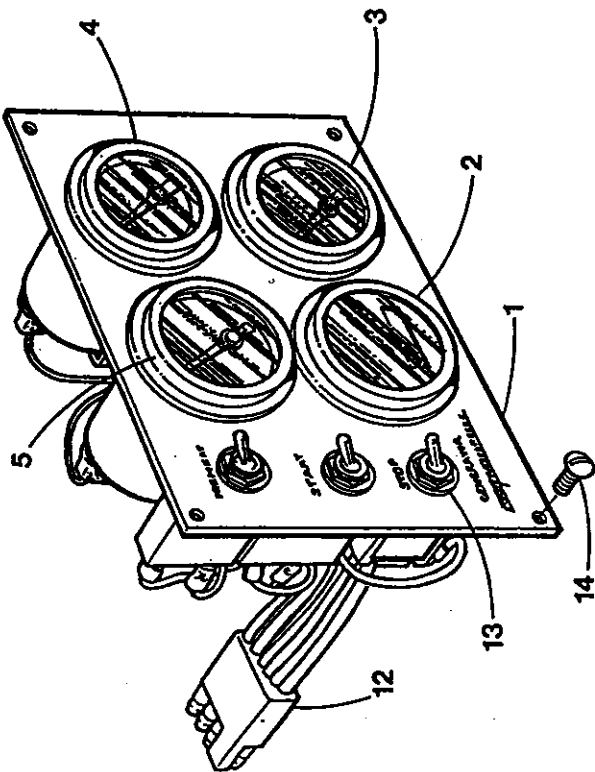

WESTERBEKE 5.0 BCD GENERATOR - CONTROL PANEL

REF	PN	NAME	REMARKS	QUAN
1	036539	PANEL	GENERATOR CONTROL REF 2 THRU 13	1
2	036192	HOURMETER		1
3	037605	VOLTMETER	12 VDC	1
4	037603	METER	OIL PRESSURE 0-100 PSI	1
5	037601	METER	WATER TEMPERATURE	1
6-1	034485	PLATE	PANEL	1
6-2	034999	COVER	BOX, WHEN PANEL REMOTE MOUNTED	1
7	024731	SWITCH	STOP	1
8	024732	SWITCH	PREHEAT-START	2
9-1	042893	LAMP	INSTRUMENT WEDGE BASE INCL HOLDER	3
9-2	035825	WIRE	LAMP POWER CONNECTION	3
10-1	031900	NUT	10-32	AR
10-2	031902	LOCKWASHER	10	AR
11	031904	NUT	10-24 KEPS	1
12	036538	HARNESS	PANEL	1
13	031999	RING	LOCK-TOGGLE SWITCH MOUNT	3
14	034421	SCREW	8-32 X 3/8 TRUSS HEAD BLACK SS	4
15-1	038123	HARNESS	ENGINE	1
15-2	036232	HARNESS	PANEL BOX	1
16	023939	BUSHING	SNAP-IN 1-3/4 IN HOLE	2
17-1	038178	ASSEMBLY	BOX AND HARNESS	1
17-2	034243	BOX	GENERATOR CONTROL PANEL	1
18	013856	PLATE	SCREW-TERMINAL BLOCK	2
19-1	031866	SCREW	8-32 X 7/8 BINDING HEAD SS	4
19-2	031842	NUT	8-32 HEX SS	4
19-3	031843	WASHER	FLAT 8	4
19-4	031844	LOCKWASHER	8	4
20	013320	BLOCK	TERMINAL 4 POS TO SEPT 93	1
21	013363	MARKER	TERMINAL BLOCK	1
22	013938	JUMPER	TERMINAL BLOCK	1
23-1	031855	SCREW	6-32 X 5/8 BINDING HEAD SS	4
23-2	050234	NUT	6-32 KEPS	4
23-3	031838	WASHER	FLAT 6	4
24	015222	PLATE	SCREW-TERMINAL BLOCK	2
24-4	038042	NUT	SWITCH	1
25	019122	MARKER	TERMINAL BLOCK	1
26	019121	BLOCK	TERMINAL 5 POS TO SEPT 93	1
27-1	033259	SWITCH	EMERGENCY STOP	1
27-2	033258	BOOT	EMERGENCY STOP SWITCH	1
27-3	033251	LABEL	EMERGENCY STOP SWITCH	1

WESTERBEKE 5.0 BCD GENERATOR - CONTROL PANEL