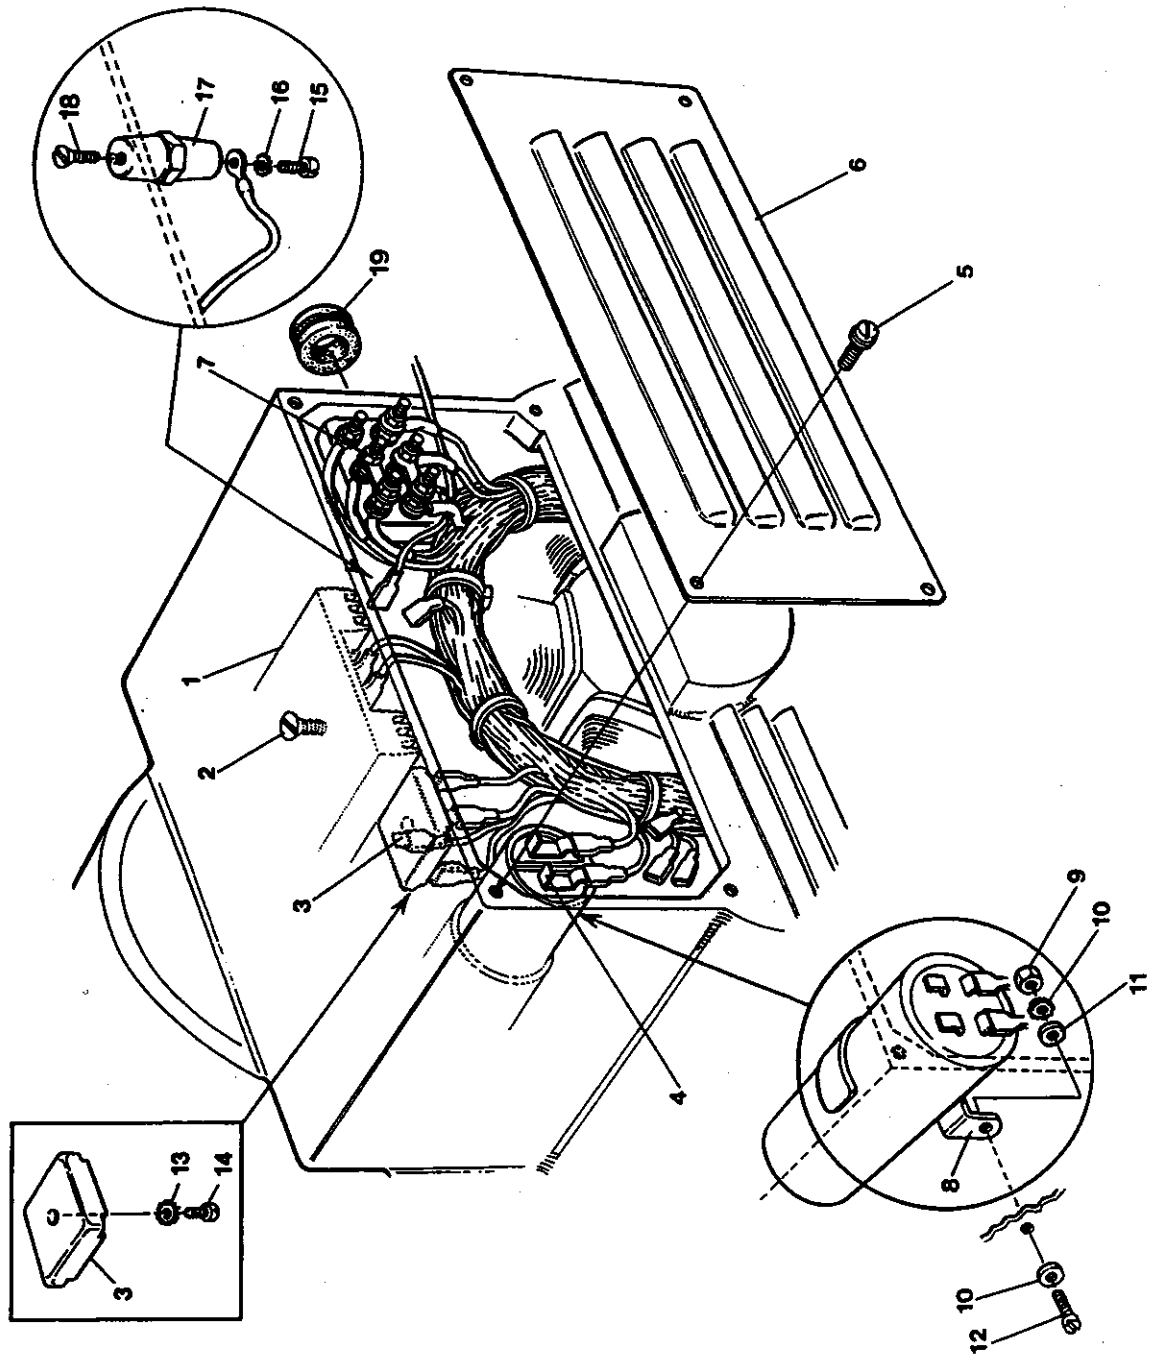

WESTERBEKE 5.0 BCD GENERATOR - AC OUTPUT