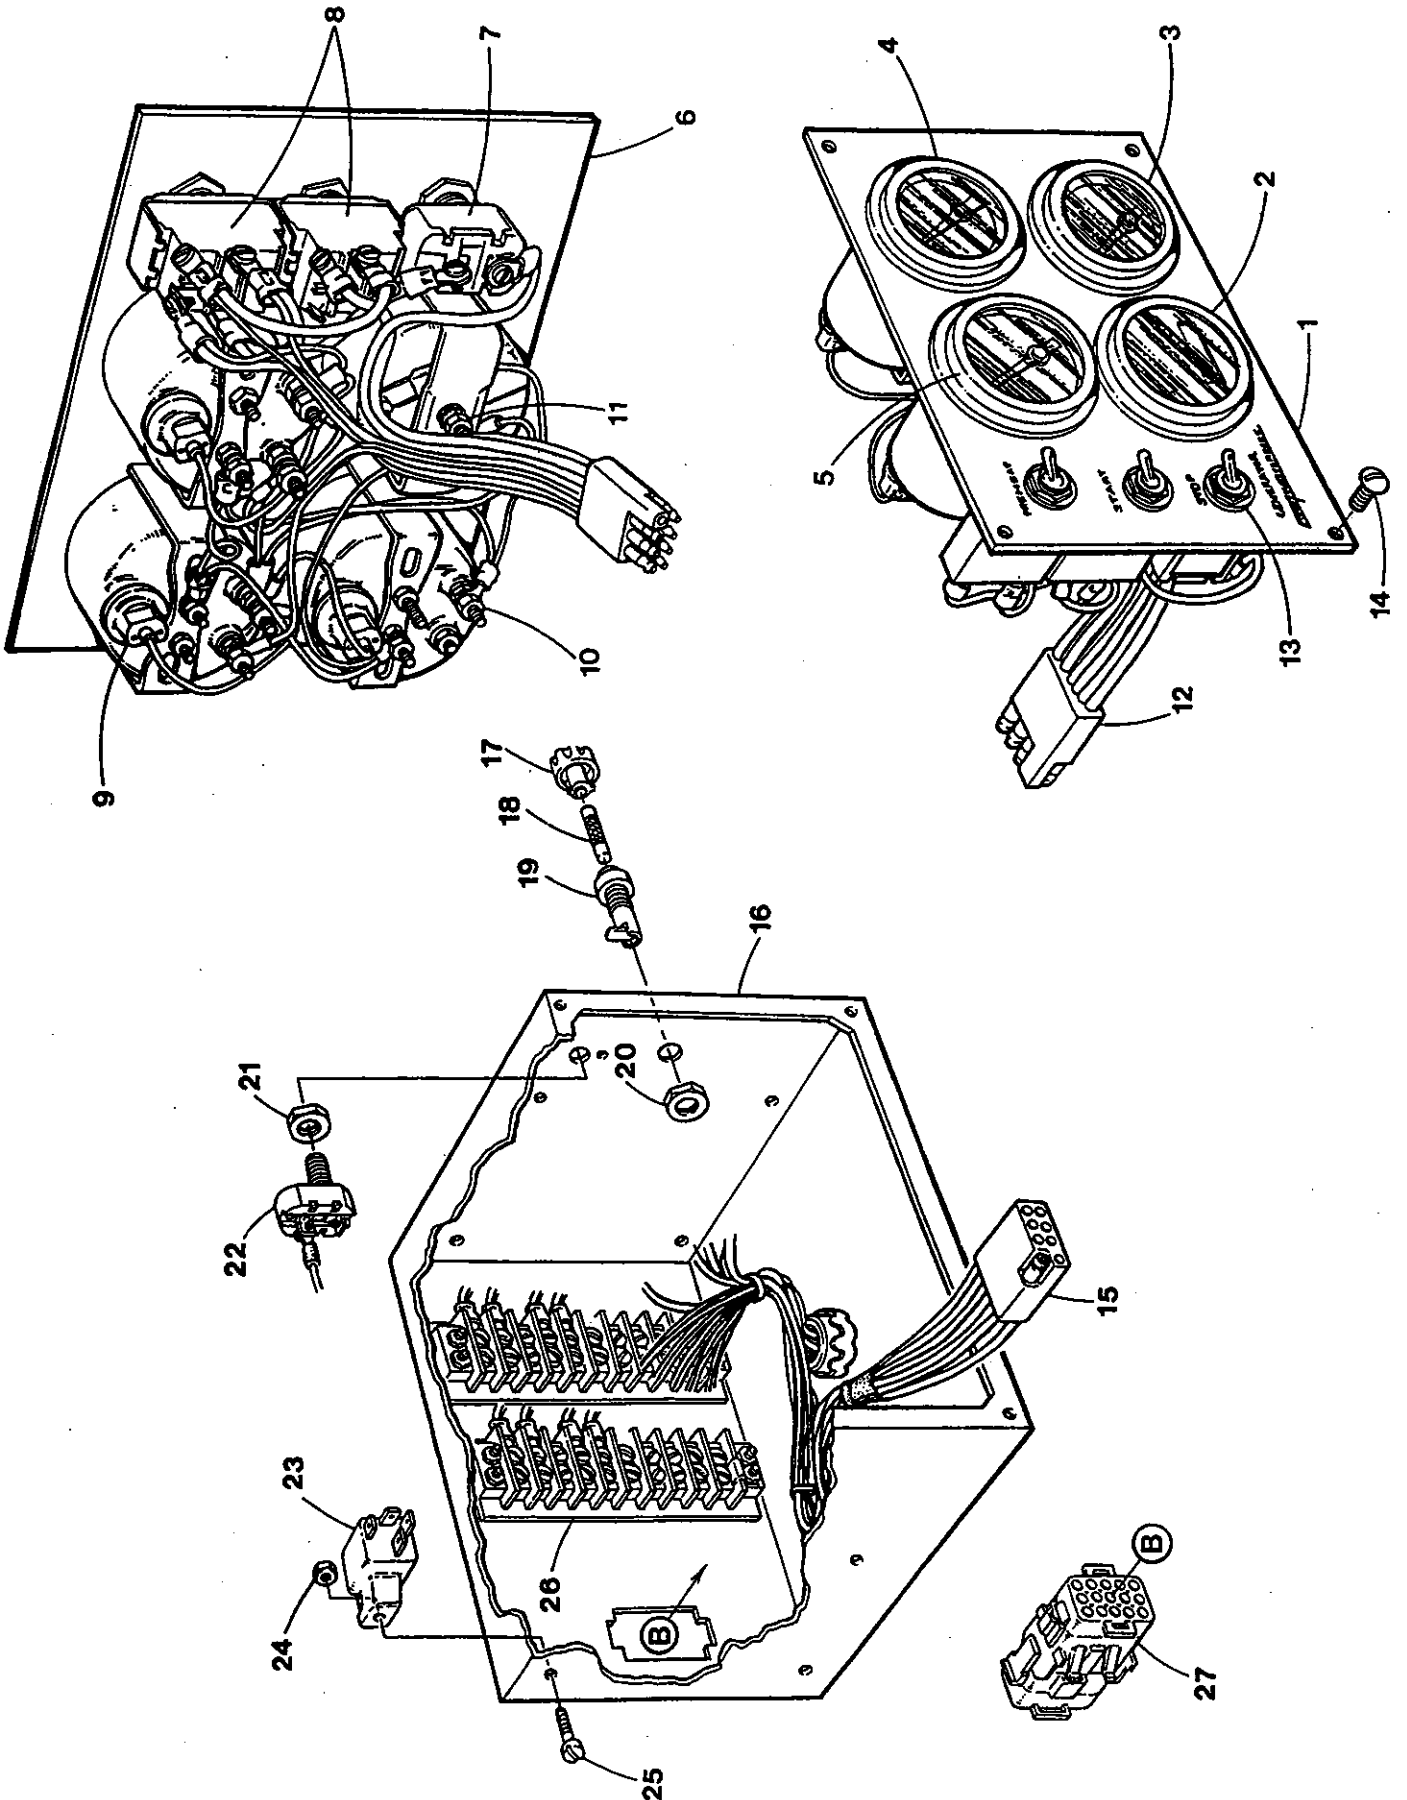

WESTERBEKE 5.0 BCDB GENERATOR - SEA RAY CONTROL PANEL

WESTERBEKE 5.0 BCDB GENERATOR - SEA RAY CONTROL PANEL

REF	PN	NAME	REMARKS	QUAN
1	036539	PANEL	GENERATOR CONTROL REF 2 THRU 13	1
2	036192	HOURLMETER		1
3	037605	VOLTMETER	12 VDC	1
4	037603	METER	OIL PRESSURE 0-100 PSI	1
5	037601	METER	WATER TEMPERATURE	1
6	034485	PLATE	PANEL	1
7	024731	SWITCH	STOP	1
8	024732	SWITCH	PREHEAT-START	2
9-1	042893	LAMP	INSTRUMENT WEDGE BASE INCL HOLDER	3
9-2	035825	WIRE	LAMP POWER CONNECTION	3
10-1	031900	NUT	10-32	AR
10-2	031902	LOCKWASHER	10	AR
11	031904	NUT	10-24 KEPS	1
12	036538	HARNESS	PANEL	1
13	031999	RING	LOCK-TOGGLE SWITCH MOUNT	3
14	034421	SCREW	8-32 X 3/8 TRUSS HEAD BLACK SS	4
15-1	043841	HARNESS	ENGINE	1
15-2	043747	HARNESS	PANEL BOX	1
16-1	043795	ASSEMBLY	BOX AND HARNESS	1
16-2	043840	BOX	GENERATOR CONTROL PANEL	1
16-3	040195	COVER	CONTROL PANEL TOP	1
17		CAP	FUSE HOLDER SEE REF 19	1
18	033769	FUSE	8 AMP	1
19	043747	HOLDER	FUSE INCL CAP AND NUT	1
20		NUT	SEE REF 19	1
21-1	038042	NUT	SWITCH MOUNT	1
21-2	031999	RING	LOCK-TOGGLE SWITCH MOUNT	1
22-1	033259	SWITCH	EMERGENCY STOP	1
22-2	033251	LABEL	EMERGENCY STOP SWITCH	1
23	037833	RELAY	40 AMP	2
24	200125	NUT	10-32 KEPS	2
25	031872	SCREW	10-32 X 1/2 BINDING HEAD SS	2
26-1	039928	BLOCK	TERMINAL 10 POSITION	2
26-2	039929	MARKER	TERMINAL BLOCK	2
26-3	015222	PLATE	SCREW-TERMINAL BLOCK	4
26-4	031855	SCREW	6-32 X 5/8 BINDING HEAD SS	7
26-5	031857	SCREW	6-32 X 7/8 BINDING HEAD SS	1
26-6	050234	NUT	6-32 KEPS	8
27	043746	CONNECTOR	ASSEMBLY FEMALE FOR REMOTE PANEL	1
28	043818	CONNECTOR	MALE JUMPER-IF REMOTE PNL NOT INSTALLED	1
29	041081	DIODE		1