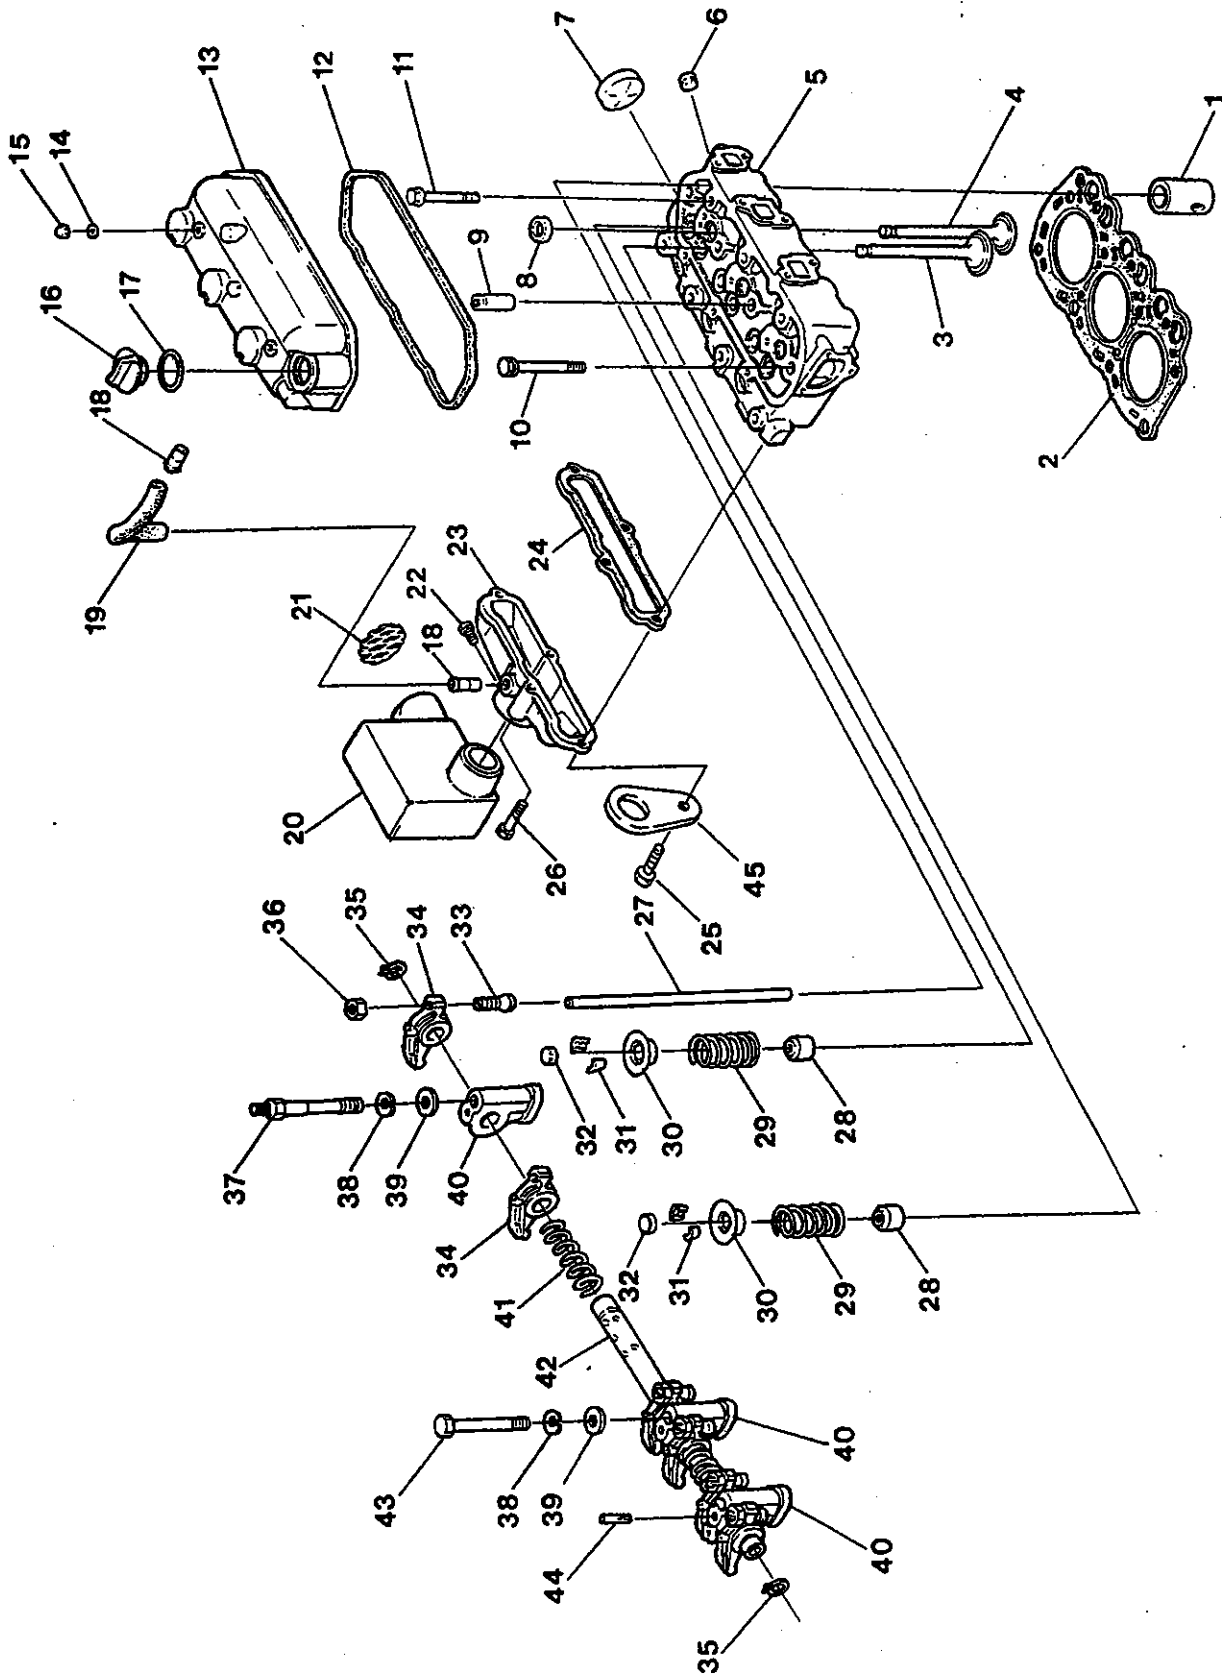

WESTERBEKE 5.0 BCD GENERATOR - CYLINDER HEAD - VALVES - ROCKER SHAFT

WESTERBEKE 5.0 BCD GENERATOR - CYLINDER HEAD - VALVES - ROCKER SHAFT

REF	PN	NAME	REMARKS	QUAN
1	037056	TAPPET		6
2-1	038448	GASKET	CYLINDER HEAD 5.0 BCD, 5.0 BCDA	1
2-2	043550	GASKET	CYLINDER HEAD 5.0 BCDB	1
3	036958	VALVE	INTAKE	3
4	036959	VALVE	EXHAUST	3
5-1	038454	HEAD	CYLINDER INCL GUIDES 5.0 BCD, 5.0 BCDA	1
5-2	043559	HEAD	CYLINDER INCL GUIDES 5.0 BCDB	1
6	030711	PLUG	1/8 BSPT DIN 906	1
7	033657	PLUG	EXPANSION-CUP 40 MM	1
8	024369	PLUG	EXPANSION-CUP 20 MM	3
9	033134	GUIDE	VALVE	6
10	036954	BOLT	CYLINDER HEAD M10 X 83	8
11	036919	BOLT	CYLINDER HEAD M 8 X 70	3
12	037007	GASKET	ROCKER COVER	1
13	037087	COVER	ROCKER	1
14	031784	WASHER	M 6 DIN 125	2
15	036936	NUT	CAP M 6	2
16-1	033126	CAP	OIL FILLER INCLUDING O-RING - SCREW IN	1
16-2	041487	CAP	OIL FILLER - PUSH IN	1
17	033123	O-RING	OIL FILLER CAP 33126	1
18	030219	NIPPLE	BREATHER HOSE	2
19	037046	HOSE	BREATHER	1
20	037191	SILENCER	AIR INTAKE	1
21	034620	SCREEN	AIR INTAKE SILENCER	1
22-1	017012	CAPSCREW	M 6 X 16 DIN 933	1
22-2	031783	LOCKWASHER	M 6 DIN 127	1
22-3	031784	WASHER	M 6 DIN 125	1
23	037008	MANIFOLD	INTAKE	1
24	036980	GASKET	INTAKE MANIFOLD TO HEAD	1
25	018804	CAPSCREW	M 6 X 20 DIN 933	2
26	034642	CAPSCREW	M 6 X 45 DIN 931	2
27	037026	PUSHROD		6
28	030242	SEAL	VALVE STEM	6
29	036986	SPRING	VALVE	6
30	033149	SEAT	VALVE SPRING	6
31	030241	COLLET	VALVE SPRING	12
32	036979	CAP	VALVE STEM	6
33	037029	SCREW	ROCKER ADJUSTING	6
34	037027	ROCKER		6
35	033124	RING	RETAINING	2
36	031801	NUT	M 6 JAM	6
37	037053	BOLT	ROCKER BRACKET	2
38	031786	LOCKWASHER	M 8 DIN 127	3
39	031787	WASHER	M 8 DIN 125	3
40	033152	BRACKET	ROCKER	3
41	033151	SPRING	ROCKER SHAFT	2
42	036967	SHAFT	ROCKER	1
43	031225	CAPSCREW	M 8 X 60 DIN 931	1
44	036960	PIN	GROOVED	1
45	041250	EYE	FRONT LIFTING	1