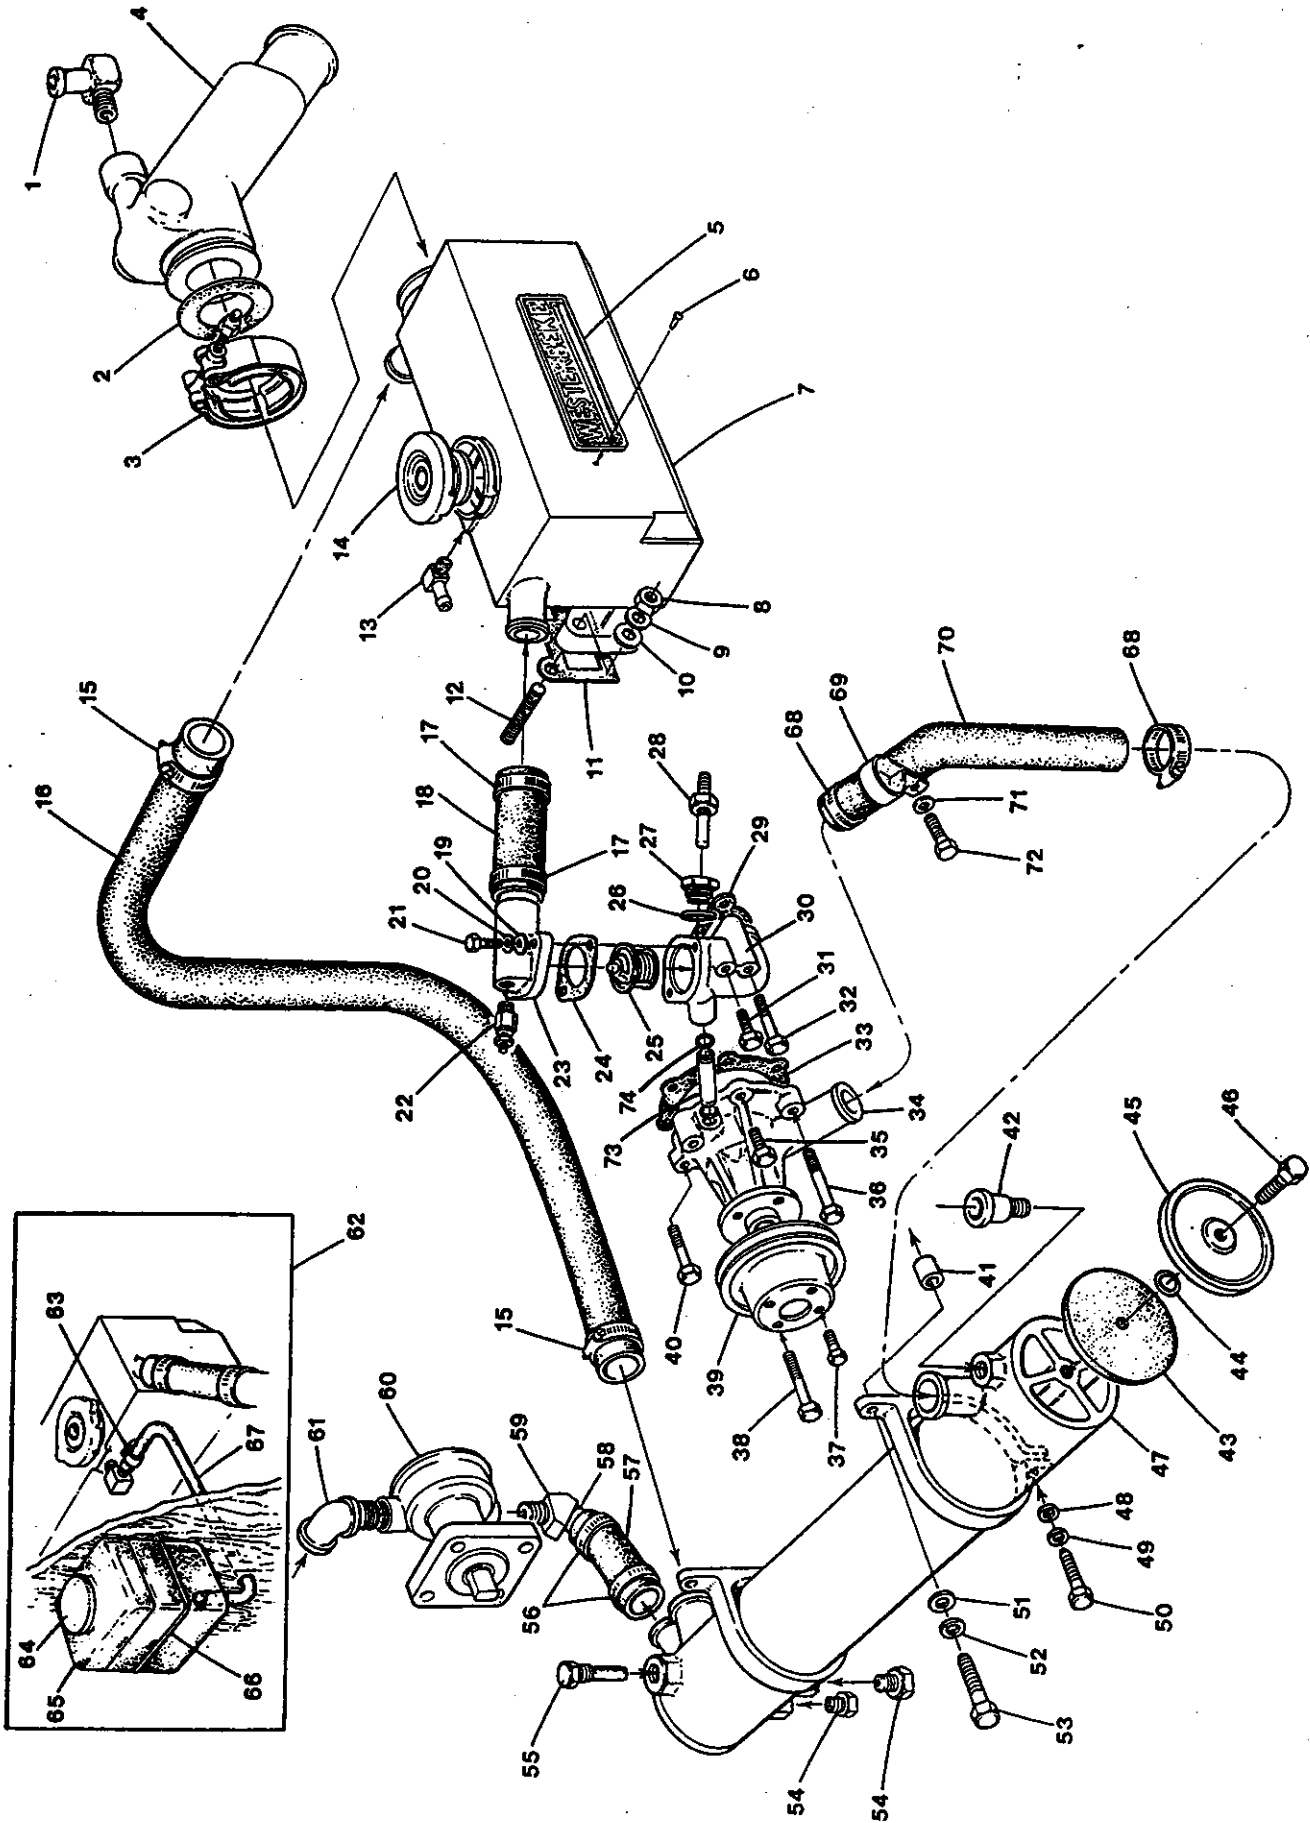

WESTERBEKE 5.0 BCD GENERATOR - COOLING SYSTEM

REF	PN	NAME	REMARKS	QUAN
1	036616	ELBOW	1/2 NPT TO 1 HOSE	1
2	036425	GASKET	EXHAUST ELBOW TO MANIFOLD	1
3	036541	CLAMP	EXHAUST ELBOW TO MANIFOLD	1
4	038114	ELBOW	WATER INJECTED EXHAUST 45 DEGREE	1
5	035411	NAMEPLATE		1
6	031935	SCREW	8-32 X 1/4 SS OVAL HEAD	2
7	037312	MANIFOLD	EXHAUST	1
8	018242	NUT	M 8 DIN 934	6
9	031786	LOCKWASHER	M 8 DIN 127	6
10	031787	WASHER	M 8 DIN 125	6
11	036955	GASKET	MANIFOLD TO HEAD	1
12	015830	STUD	M 8 X 25 DIN 939	6
13	024907	ELBOW	COOLANT RECOVERY TANK CONNECTION	1
14	024306	CAP	PRESSURE	1
15	011405	CLAMP	HOSE 16	2
16	038079	HOSE	MANIFOLD TO EXCHANGER	1
17	011405	CLAMP	HOSE 16	2
18	037383	HOSE	THERMOSTAT TO MANIFOLD	1
19	031784	WASHER	M 6 DIN 125	2
20	031783	LOCKWASHER	M 6 DIN 127	2
21	018804	CAPSCREW	M 6 X 20 DIN 933	2
22	039550	SWITCH	WATER TEMPERATURE	1
23	036228	HOUSING	THERMOSTAT	1
24	036956	GASKET	THERMOSTAT	1
25	037043	THERMOSTAT		1
26	037162	GASKET	ADAPTER TO HOUSING	1
27	024602	ADAPTER	M16 X 1.5 TO 1/8 NPT	1
28	035109	SENDER	WATER TEMPERATURE	1
29	037016	GASKET	LOWER THERMOSTAT HOUSING	1
30	037057	HOUSING	LOWER THERMOSTAT	1
31	018804	CAPSCREW	M 6 X 20 DIN 933	2
32	033351	CAPSCREW	M 6 X 60 DIN 931	1
33	036957	GASKET	FRESH WATER PUMP	1
34	037015	PUMP	FRESH WATER	1
35	018804	CAPSCREW	M 6 X 20 DIN 933	2
36	030146	CAPSCREW	M 6 X 55 DIN 931	2
37-1	031825	CAPSCREW	M 6 X 12 DIN 933	4
37-2	031783	LOCKWASHER	M 6 DIN 127	4
38	034642	CAPSCREW	M 6 X 45 DIN 931	1
39	030386	PULLEY	FRESH WATER PUMP	1
40	031824	CAPSCREW	M 6 X 35 DIN 933	1
41	034497	SPACER	EXCHANGER TO BLOCK	2
42	036622	NIPPLE	3/4 NPT TO 1 HOSE	1
43	022851	GASKET	EXCHANGER END COVER	2
44	019321	O-RING		2
45	022850	COVER	EXCHANGER END	2
46	022852	CAPSCREW	3/8NC X 3/4 BRASS	2
47	038147	EXCHANGER	HEAT	1

WESTERBEKE 5.0 BCD GENERATOR - COOLING SYSTEM