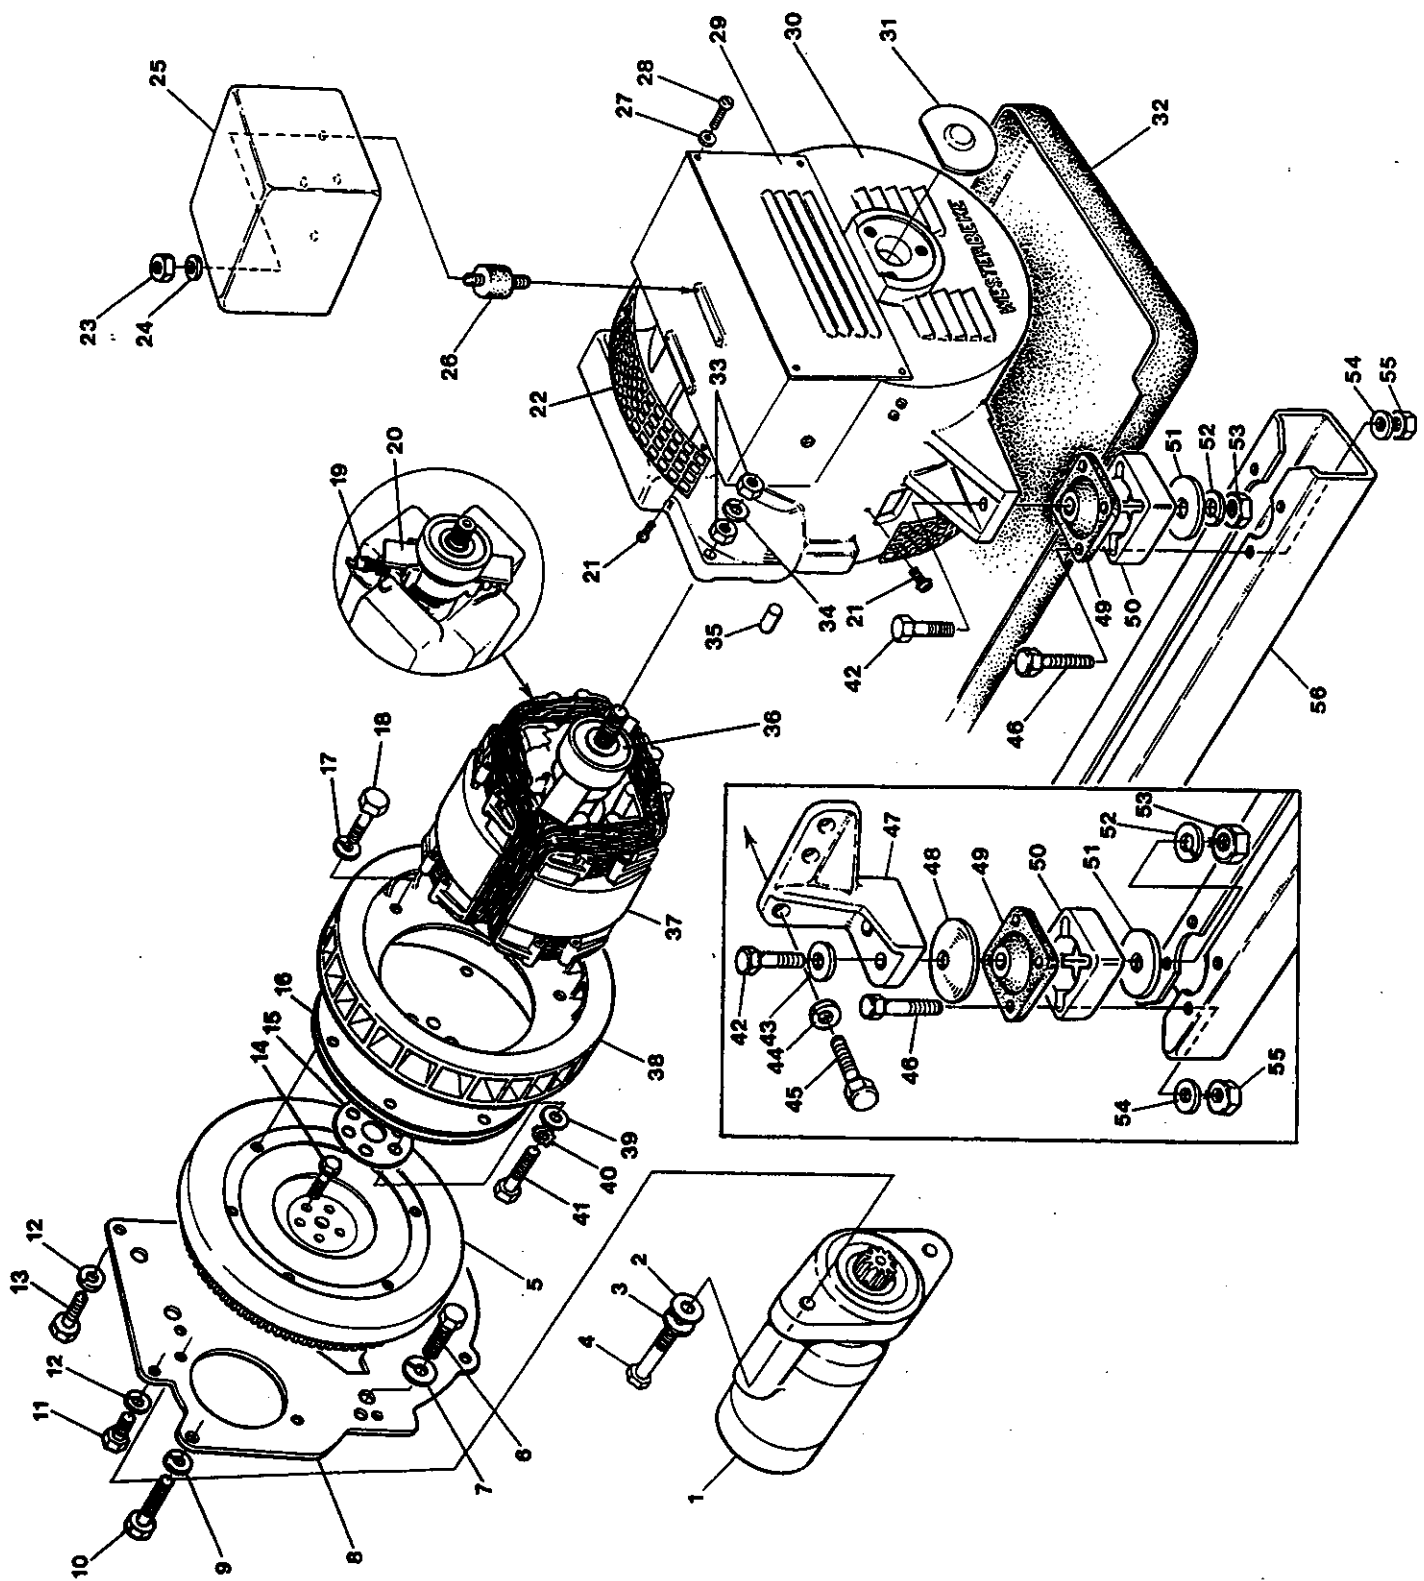

WESTERBEKE 5.0 BCD GENERATOR - BACK END - GENERATOR

REF	PN	NAME	REMARKS	QUAN
1	034552	MOTOR	STARTER 12VDC	1
2	031789	WASHER	M10 DIN 125	2
3	019262	LOCKWASHER	M10 DIN 127	2
4	034589	CAPSCREW	M10 X 30 DIN 933	2
5-1	038202	FLYWHEEL	BALANCED WITH RING GEAR	1
5-2	032996	GEAR	RING	1
6	024952	CAPSCREW	M10 X 1.25 X 25 DIN 961	6
7	019262	LOCKWASHER	M10 DIN 127	6
8	036050	PLATE	BACK	1
9	019262	LOCKWASHER	M10 DIN 127	1
10	034833	CAPSCREW	M10 X 60 DIN 912	1
11	013629	CAPSCREW	M10 X 25 DIN 933	2
12	019262	LOCKWASHER	M10 DIN 127	5
13	034589	CAPSCREW	M10 X 30 DIN 933	3
14	036924	BOLT	FLYWHEEL	4
15	035928	PLATE	DRIVE DISC TO ARMATURE	1
16	035927	DISC	DRIVE	2
17	031786	LOCKWASHER	M 8 DIN 127	8
18	017196	CAPSCREW	M 8 X 20 DIN 933	8
19		DIODE	SEE REF 20	2
20	035971	BRIDGE	DIODE SET	1
21	031933	SCREW	M 5 X 10 DIN 85A	2
22	035974	GUARD	AIR	1
23	015812	NUT	M 6 DIN 934	4
24	031783	LOCKWASHER	M 6 DIN 127	4
25		PANEL	CONTROL-REFER TO CONTROL PANEL PAGE	1
26	038236	ISOLATOR	PANEL MOUNTING	4
27	031914	LOCKWASHER	M 5 DIN 6797A	4
28	031918	SCREW	M 5 X 10 DIN 84A	4
29-1	035984	COVER	5.0 BCD	1
29-2	035975	COVER	5.0 BCDA, 5.0 BCDB	1
30- 1	037429	GENERATOR	ASSEMBLY 5.0 BCD TO 31023 NLA	1
30- 2	043092	GENERATOR	ASSEMBLY 5.0 BCD FROM 31024	1
30- 3	037438	GENERATOR	ASSEMBLY 5.0 BCDA, 5.0 BCDB TO 31018 NLA	1
30- 4	043095	GENERATOR	ASSEMBLY 5.0 BCDA, 5.0 BCDB FROM 31019	1
30- 5	035983	HOUSING	INCL STATOR 5.0 BCD TO 20245 NLA	1
30- 6	041218	HOUSING	INCL STATOR 5.0 BCD 20246 TO 31023	1
30- 7	043101	HOUSING	INCL STATOR 5.0 BCD FROM 31024	1
30- 8	035973	HOUSING	INCL STATOR 5.0 BCDA, 5.0 BCDB TO 31018	1
30- 9	043102	HOUSING	INCL STATOR 5.0 BCDA, 5.0 BCDB FROM 31019	1
30-10	037721	STATOR	5.0 BCD TO 20245 NLA	1
30-11	041216	STATOR	5.0 BCD FROM 20246 TO 31023	1
30-12	043098	STATOR	5.0 BCD FROM 31024	1
30-13	037722	STATOR	5.0 BCDA, 5.0 BCDB TO 31018	1
30-14	043099	STATOR	5.0 BCDA, 5.0 BCDB FROM 31019	1

WESTERBEKE 5.0 BCD GENERATOR - BACK END - GENERATOR