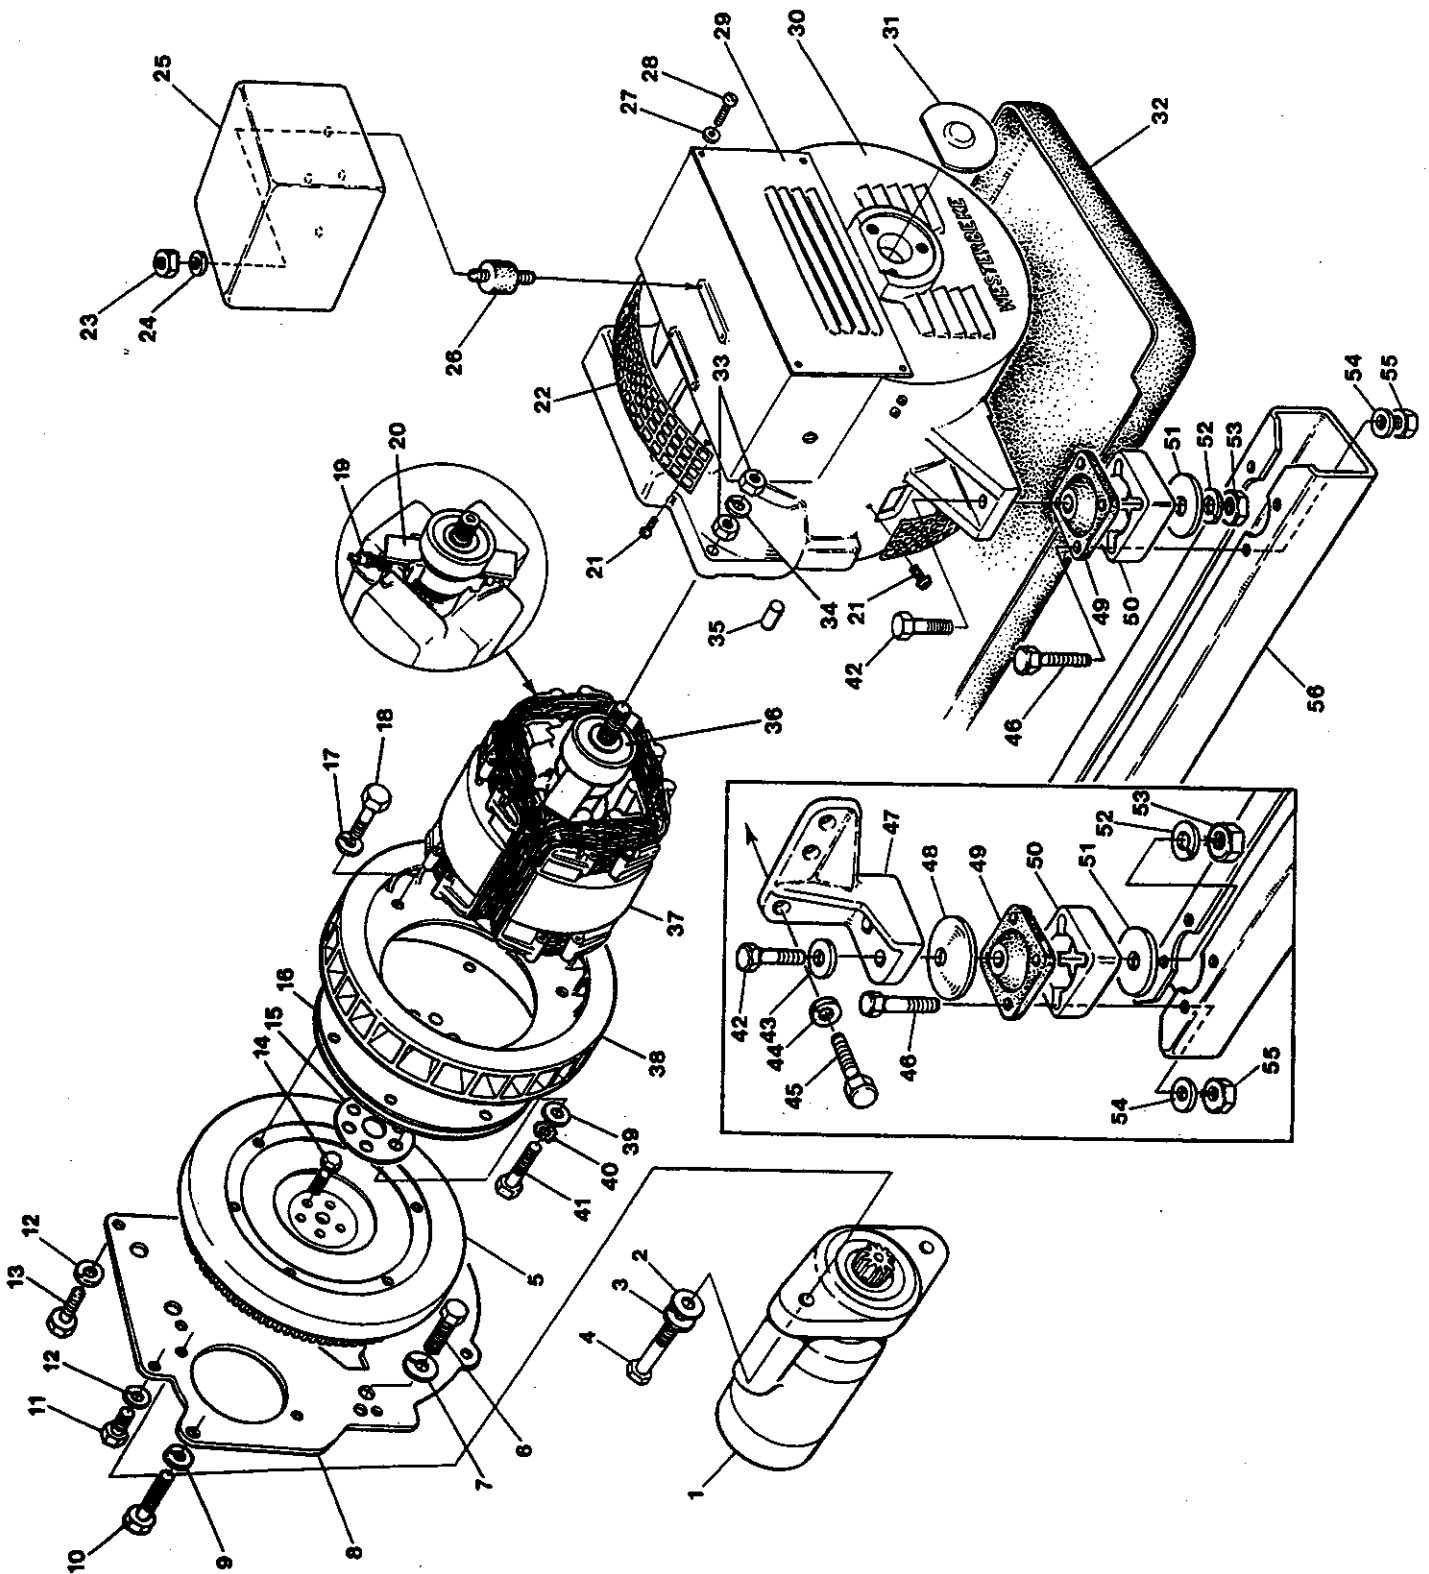

WESTERBEKE 5.0 BCD GENERATOR - BACK END - GENERATOR

WESTERBEKE 5.0 BCD GENERATOR - BACK END - GENERATOR

REF	PN	NAME	REMARKS	QUAN
1	034552	MOTOR	STARTER 12VDC	1
2	031789	WASHER	M10 DIN 125	2
3	019262	LOCKWASHER	M10 DIN 127	2
4	034589	CAPSCREW	M10 X 30 DIN 933	2
5-1	038202	FLYWHEEL	BALANCED WITH RING GEAR	1
5-2	032996	GEAR	RING	1
6	024952	CAPSCREW	M10 X 1.25 X 25 DIN 961	6
7	019262	LOCKWASHER	M10 DIN 127	6
8	036050	PLATE	BACK	1
9	019262	LOCKWASHER	M10 DIN 127	1
10	034833	CAPSCREW	M10 X 60 DIN 912	1
11	013629	CAPSCREW	M10 X 25 DIN 933	2
12	019262	LOCKWASHER	M10 DIN 127	5
13	034589	CAPSCREW	M10 X 30 DIN 933	3
14	036924	BOLT	FLYWHEEL	4
15	035928	PLATE	DRIVE DISC TO ARMATURE	1
16	035927	DISC	DRIVE	2
17	031786	LOCKWASHER	M 8 DIN 127	8
18	017196	CAPSCREW	M 8 X 20 DIN 933	8
19		DIODE	SEE REF 20	2
20	035971	BRIDGE	DIODE SET	1
21	031933	SCREW	M 5 X 10 DIN 85A	2
22	035974	GUARD	AIR	1
23	015812	NUT	M 6 DIN 934	4
24	031783	LOCKWASHER	M 6 DIN 127	4
25		PANEL	CONTROL-REFER TO CONTROL PANEL PAGE	1
26	038236	ISOLATOR	PANEL MOUNTING	4
27	031914	LOCKWASHER	M 5 DIN 6797A	4
28	031918	SCREW	M 5 X 10 DIN 84A	4
29-1	035984	COVER	5.0 BCD	1
29-2	035975	COVER	5.0 BCDA, 5.0 BCDB	1
30- 1	037429	GENERATOR	ASSEMBLY 5.0 BCD TO 31023 NLA	1
30- 2	043092	GENERATOR	ASSEMBLY 5.0 BCD FROM 31024	1
30- 3	037438	GENERATOR	ASSEMBLY 5.0 BCDA, 5.0 BCDB TO 31018 NLA	1
30- 4	043095	GENERATOR	ASSEMBLY 5.0 BCDA, 5.0 BCDB FROM 31019	1
30- 5	035983	HOUSING	INCL STATOR 5.0 BCD TO 20245 NLA	1
30- 6	041218	HOUSING	INCL STATOR 5.0 BCD 20246 TO 31023	1
30- 7	043101	HOUSING	INCL STATOR 5.0 BCD FROM 31024	1
30- 8	035973	HOUSING	INCL STATOR 5.0 BCDA, 5.0 BCDB TO 31018	1
30- 9	043102	HOUSING	INCL STATOR 5.0 BCDA, 5.0 BCDB FROM 31019	1
30-10	037721	STATOR	5.0 BCD TO 20245 NLA	1
30-11	041216	STATOR	5.0 BCD FROM 20246 TO 31023	1
30-12	043098	STATOR	5.0 BCD FROM 31024	1
30-13	037722	STATOR	5.0 BCDA, 5.0 BCDB TO 31018	1
30-14	043099	STATOR	5.0 BCDA, 5.0 BCDB FROM 31019	1