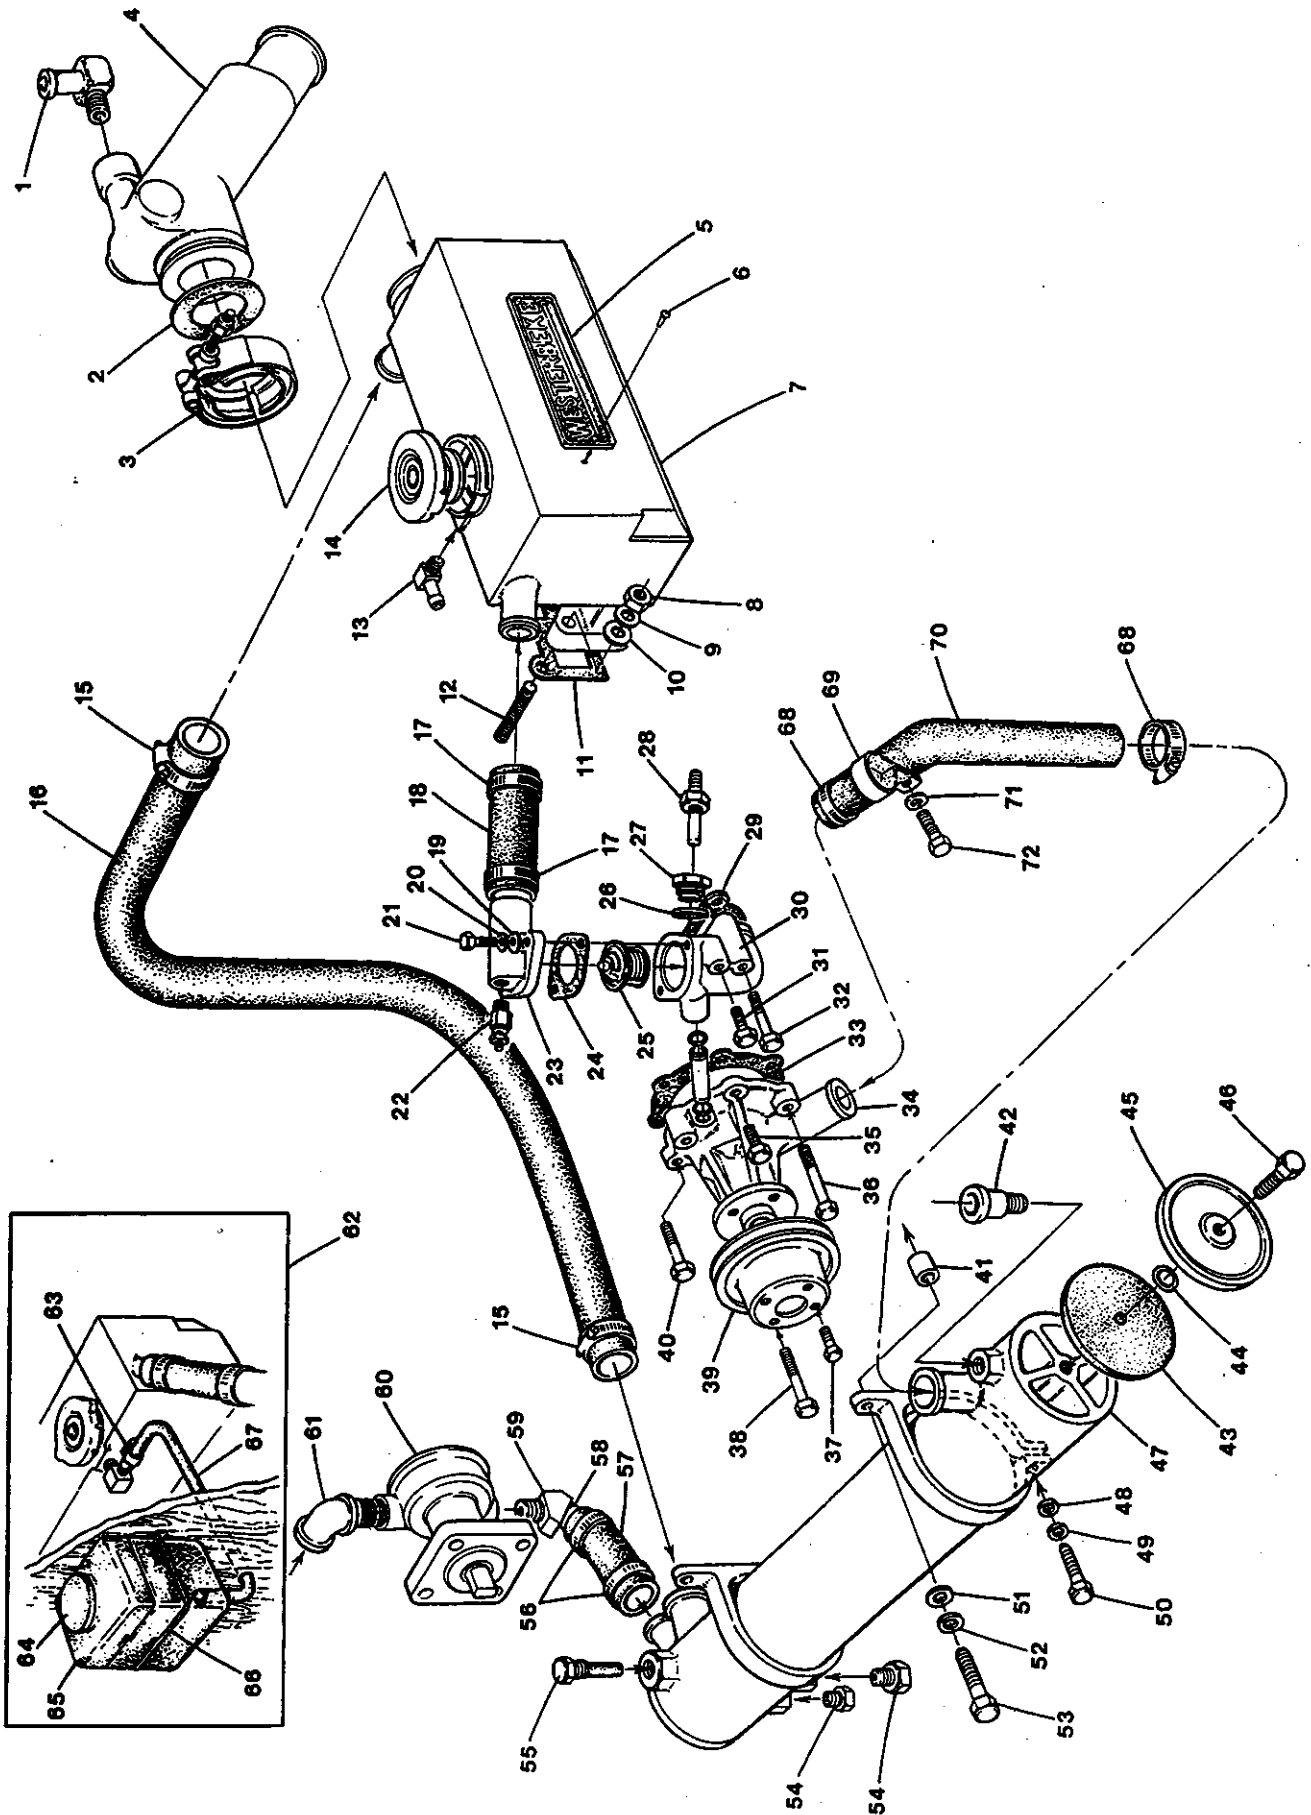

WESTERBEKE 5.0 BCD GENERATOR - COOLING SYSTEM

WESTERBEKE 5.0 BCD GENERATOR - COOLING SYSTEM

REF	PN	NAME	REMARKS	QUAN
1	036616	ELBOW	1/2 NPT TO 1 HOSE	1
2	036425	GASKET	EXHAUST ELBOW TO MANIFOLD	1
3	036541	CLAMP	EXHAUST ELBOW TO MANIFOLD	1
4	038114	ELBOW	WATER INJECTED EXHAUST 45 DEGREE	1
5	035411	NAMEPLATE		1
6	031935	SCREW	8-32 X 1/4 SS OVAL HEAD	2
7	037312	MANIFOLD	EXHAUST	1
8	018242	NUT	M 8 DIN 934	6
9	031786	LOCKWASHER	M 8 DIN 127	6
10	031787	WASHER	M 8 DIN 125	6
11	036955	GASKET	MANIFOLD TO HEAD	1
12	015830	STUD	M 8 X 25 DIN 939	6
13	024907	ELBOW	COOLANT RECOVERY TANK CONNECTION	1
14	024306	CAP	PRESSURE	1
15	011405	CLAMP	HOSE 16	2
16	038079	HOSE	MANIFOLD TO EXCHANGER	1
17	011405	CLAMP	HOSE 16	2
18	037383	HOSE	THERMOSTAT TO MANIFOLD	1
19	031784	WASHER	M 6 DIN 125	2
20	031783	LOCKWASHER	M 6 DIN 127	2
21	018804	CAPSCREW	M 6 X 20 DIN 933	2
22	039550	SWITCH	WATER TEMPERATURE	1
23	036228	HOUSING	THERMOSTAT	1
24	036956	GASKET	THERMOSTAT	1
25	037043	THERMOSTAT		1
26	037162	GASKET	ADAPTER TO HOUSING	1
27	024602	ADAPTER	M16 X 1.5 TO 1/8 NPT	1
28	035109	SENDER	WATER TEMPERATURE	1
29	037016	GASKET	LOWER THERMOSTAT HOUSING	1
30	037057	HOUSING	LOWER THERMOSTAT	1
31	018804	CAPSCREW	M 6 X 20 DIN 933	2
32	033351	CAPSCREW	M 6 X 60 DIN 931	1
33	036957	GASKET	FRESH WATER PUMP	1
34	037015	PUMP	FRESH WATER	1
35	018804	CAPSCREW	M 6 X 20 DIN 933	2
36	030146	CAPSCREW	M 6 X 55 DIN 931	2
37-1	031825	CAPSCREW	M 6 X 12 DIN 933	4
37-2	031783	LOCKWASHER	M 6 DIN 127	4
38	034642	CAPSCREW	M 6 X 45 DIN 931	1
39	030386	PULLEY	FRESH WATER PUMP	1
40	031824	CAPSCREW	M 6 X 35 DIN 933	1
41	034497	SPACER	EXCHANGER TO BLOCK	2
42	036622	NIPPLE	3/4 NPT TO 1 HOSE	1
43	022851	GASKET	EXCHANGER END COVER	2
44	019321	O-RING		2
45	022850	COVER	EXCHANGER END	2
46	022852	CAPSCREW	3/8NC X 3/4 BRASS	2
47	038147	EXCHANGER	HEAT	1