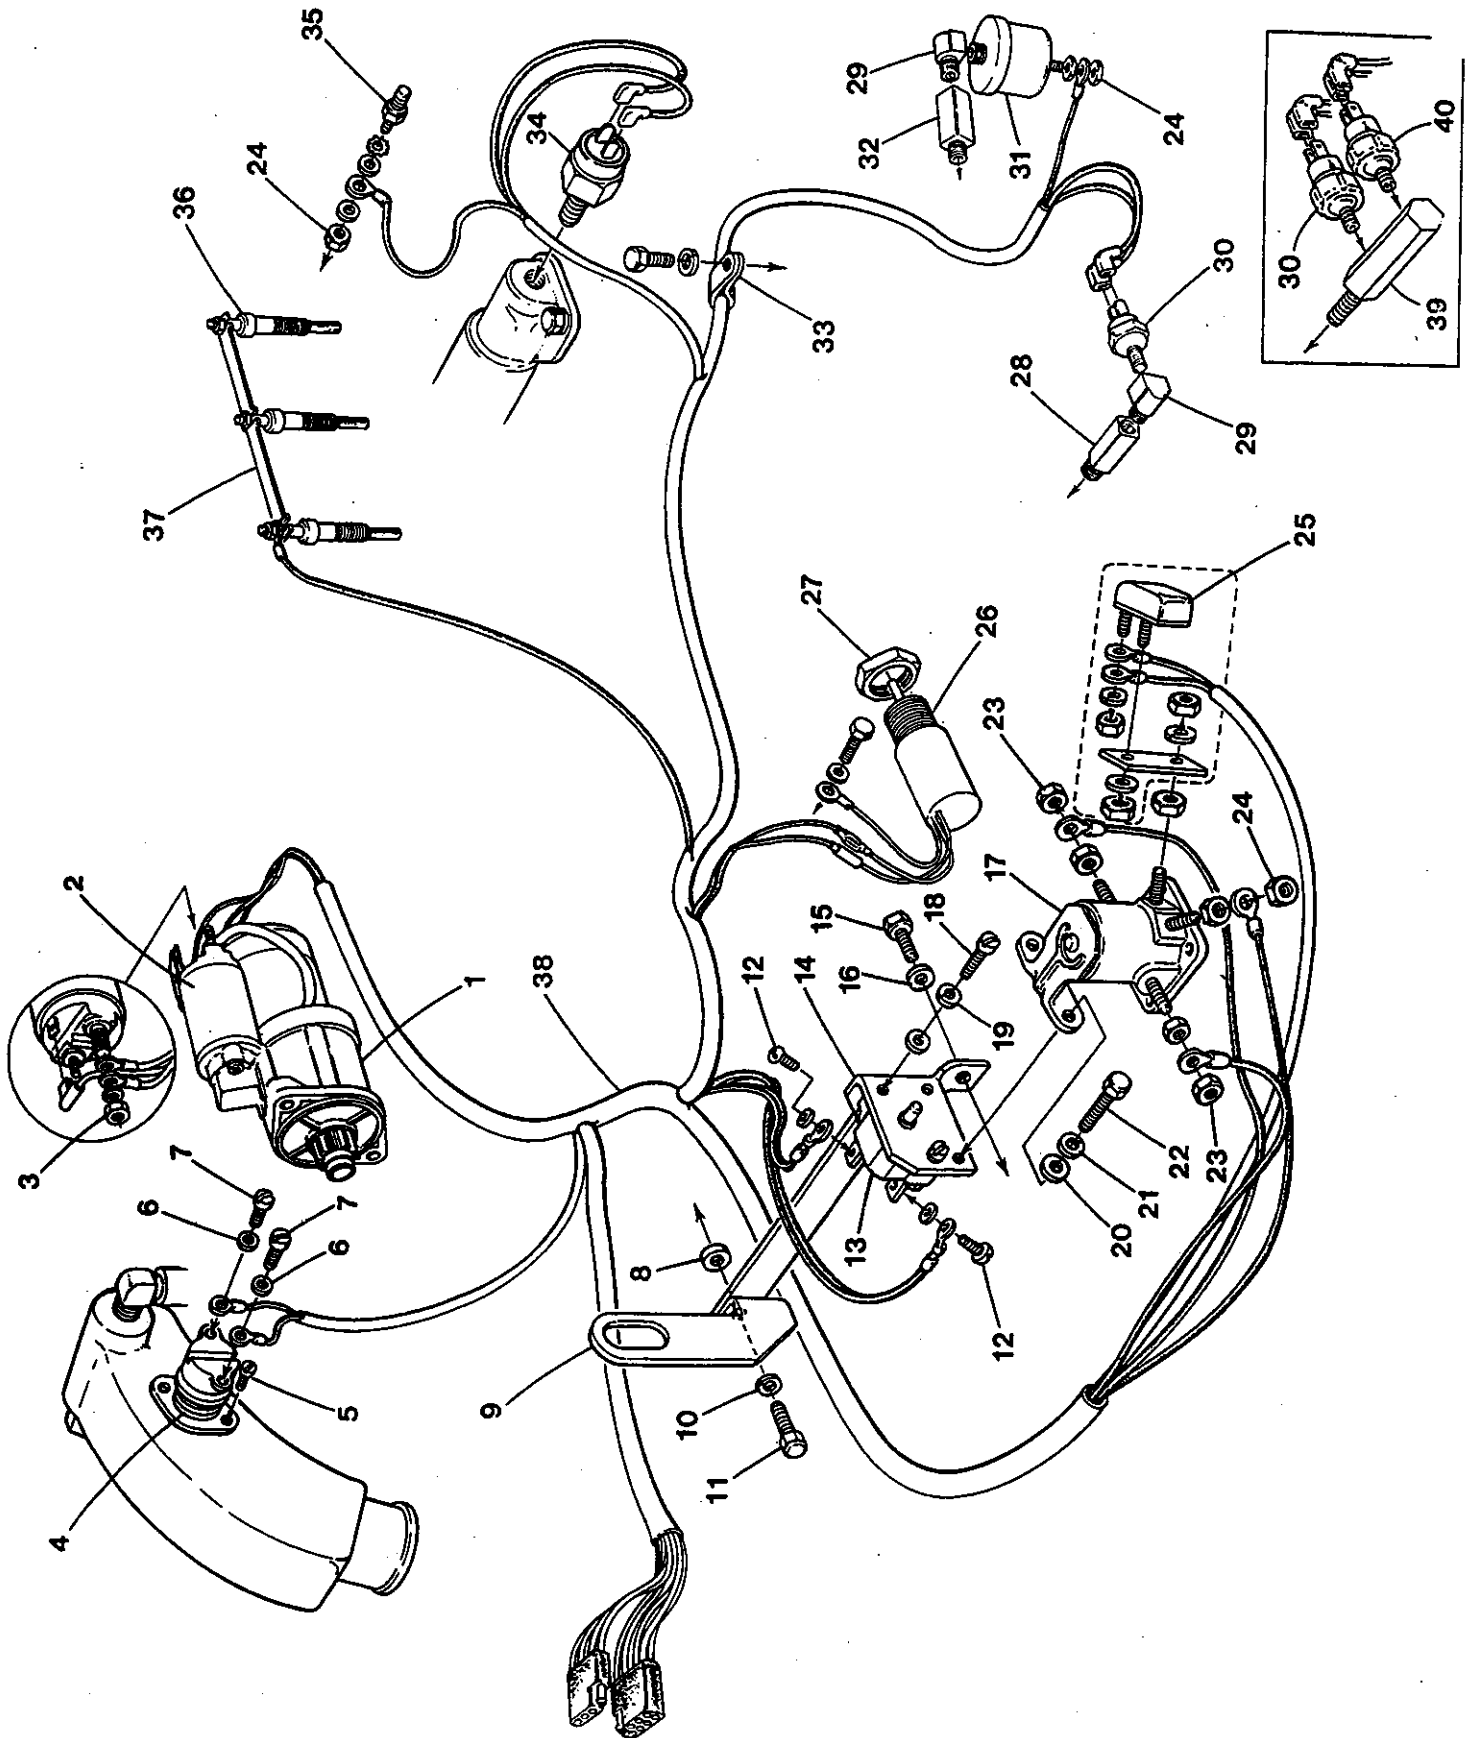

WESTERBEKE 5.0 BCD GENERATOR - ELECTRICAL SYSTEM

WESTERBEKE 5.0 BCD GENERATOR - ELECTRICAL SYSTEM

REF	PN	NAME	REMARKS	QUAN
1	034552	MOTOR	STARTER 12VDC	1
2	036218	SOLENOID	STARTER MOTOR	1
3	018242	NUT	M 8 DIN 934	1
4	032923	SWITCH	EXHAUST TEMPERATURE	1
5	035711	SCREW	6-20 X 1/4 TAPPING	2
6	031844	LOCKWASHER	8	2
7	031911	SCREW	8-32 X 1/4	2
8	033381	SPACER		1
9	038087	EYE	LIFTING	1
10	031786	LOCKWASHER	M 8 DIN 127	1
11	013630	CAPSCREW	M 8 X 25 DIN 933	1
12	031861	SCREW	8-32 X 1/4	2
13	043422	BREAKER	CIRCUIT 25 AMP	1
14	038086	BRACKET	CIRCUIT BREAKER, SOLENOID	1
15	034589	CAPSCREW	M10 X 30 DIN 933	1
16	019262	LOCKWASHER	M10 DIN 127	1
17	024639	SOLENOID	PRE-HEAT	1
18	031866	SCREW	8-32 X 7/8	2
19	031844	LOCKWASHER	8	2
20	031753	WASHER	FLAT 1/4	2
21	031752	LOCKWASHER	1/4	2
22	031501	CAPSCREW	1/4NC X 1/2	2
23	031760	NUT	5/16NF	2
24	031847	NUT	10-32	AR
25	036563	BREAKER	CIRCUIT ASSEMBLY 10 AMP	1
26	037100	SOLENOID	FUEL SHUT-OFF	1
27	034669	NUT	SOLENOID ADJUSTING/LOCKING	1
28	037508	ADAPTER	1/8 BSPT TO 1/8 NPT	1
29	013340	ELBOW	1/8 NPT STREET 90	2
30	037323	SWITCH	OIL PRESSURE	1
31	024132	SENDER	OIL PRESSURE	1
32	024844	ADAPTER	1/8 BSPT TO 1/8 NPT	1
33	038074	CLAMP	HARNESS	2
34	039550	SWITCH	WATER TEMPERATURE	1
35	035109	SENDER	WATER TEMPERATURE	1
36	036961	GLOWPLUG		3
37	037028	STRAP	GLOWPLUG CONNECTING	1
38	038123	HARNESS	GENSET WIRING	1
39	043812	ADAPTER	2 OIL PRESSURE SWITCHES	1
40	011552	SWITCH	OIL PRESSURE - SEA RAY	1