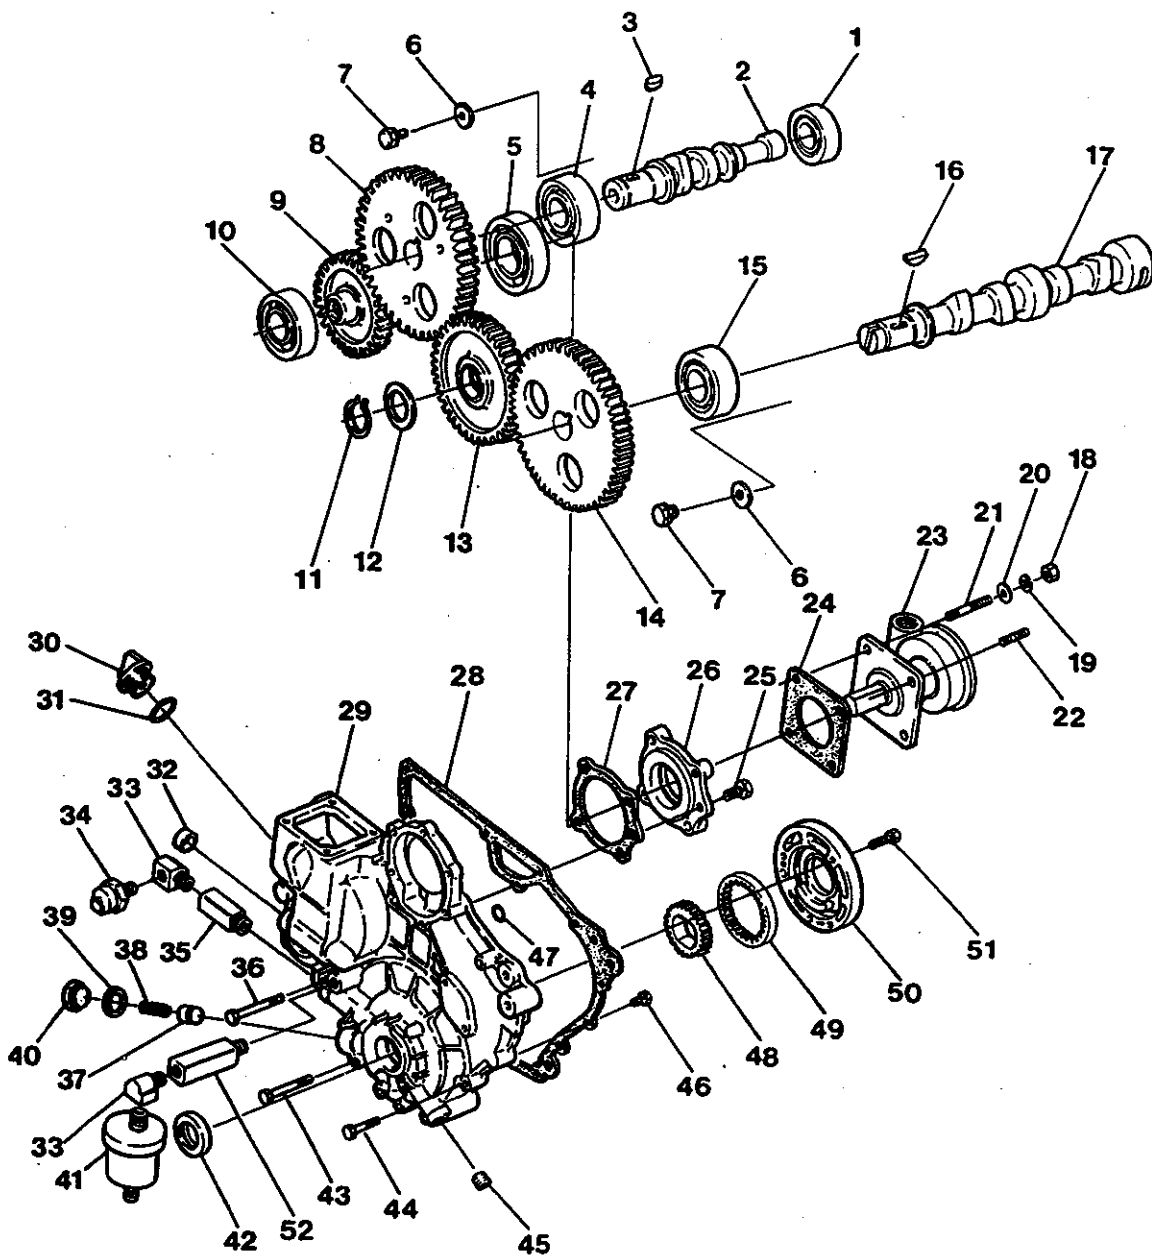

WESTERBEKE 5.0 BCD GENERATOR - CAMSHAFT - TIMING SYSTEM

WESTERBEKE 5.0 BCD GENERATOR - CAMSHAFT - TIMING SYSTEM

REF	PN	NAME	REMARKS	QUAN
1	036949	BEARING	BALL	1
2	037075	CAMSHAFT	INJECTION PUMP	1
3	030273	KEY		1
4	036948	BEARING	BALL	1
5	036950	BEARING	BALL	1
6	036970	WASHER	CAMSHAFT RETAINING	2
7-1	031825	CAPSCREW	M 6 X 12 DIN 933	2
7-2	031783	LOCKWASHER	M 6 DIN 127	2
8	037006	GEAR	INJECTION PUMP CAMSHAFT	1
9	036996	GEAR	SEA WATER PUMP DRIVE	1
10	036948	BEARING	BALL	1
11	030280	RING	RETAINING	1
12	036978	SPACER		1
13	037025	GEAR	IDLER	1
14	036995	GEAR	CAMSHAFT	1
15	036948	BEARING	BALL	1
16	030274	KEY	WOODRUFF	1
17	037017	CAMSHAFT		1
18	018242	NUT	M 8 DIN 934	4
19	031786	LOCKWASHER	M 8 DIN 127	4
20	031787	WASHER	M 8 DIN 125	4
21	031281	STUD	M 8 X 40 DIN 939	3
22	015828	STUD	M 8 X 22 DIN 939	1
23	033636	PUMP	SEA WATER	1
24	030326	GASKET	SEA WATER PUMP MOUNTING	1
25-1	013630	CAPSCREW	M 8 X 25 DIN 933	1
25-2	031786	LOCKWASHER	M 8 DIN 127	1
26	036946	HOUSING	BEARING	1
27	036982	GASKET	HOUSING	1
28	037019	GASKET	GEAR CASE	1
29	037086	CASE	GEAR	1
30	033126	CAP	OIL FILLER INCLUDING O-RING	1
31	033123	O-RING	OIL FILLER CAP	1
32	036968	CAP	SEALING	1
33	013340	ELBOW	1/8 NPT STREET	2
34	037323	SWITCH	OIL PRESSURE	1
35	037508	ADAPTER	1/8 BSPT TO 1/8 NPT	1
36	034397	CAPSCREW	M 6 X 65 DIN 931	1