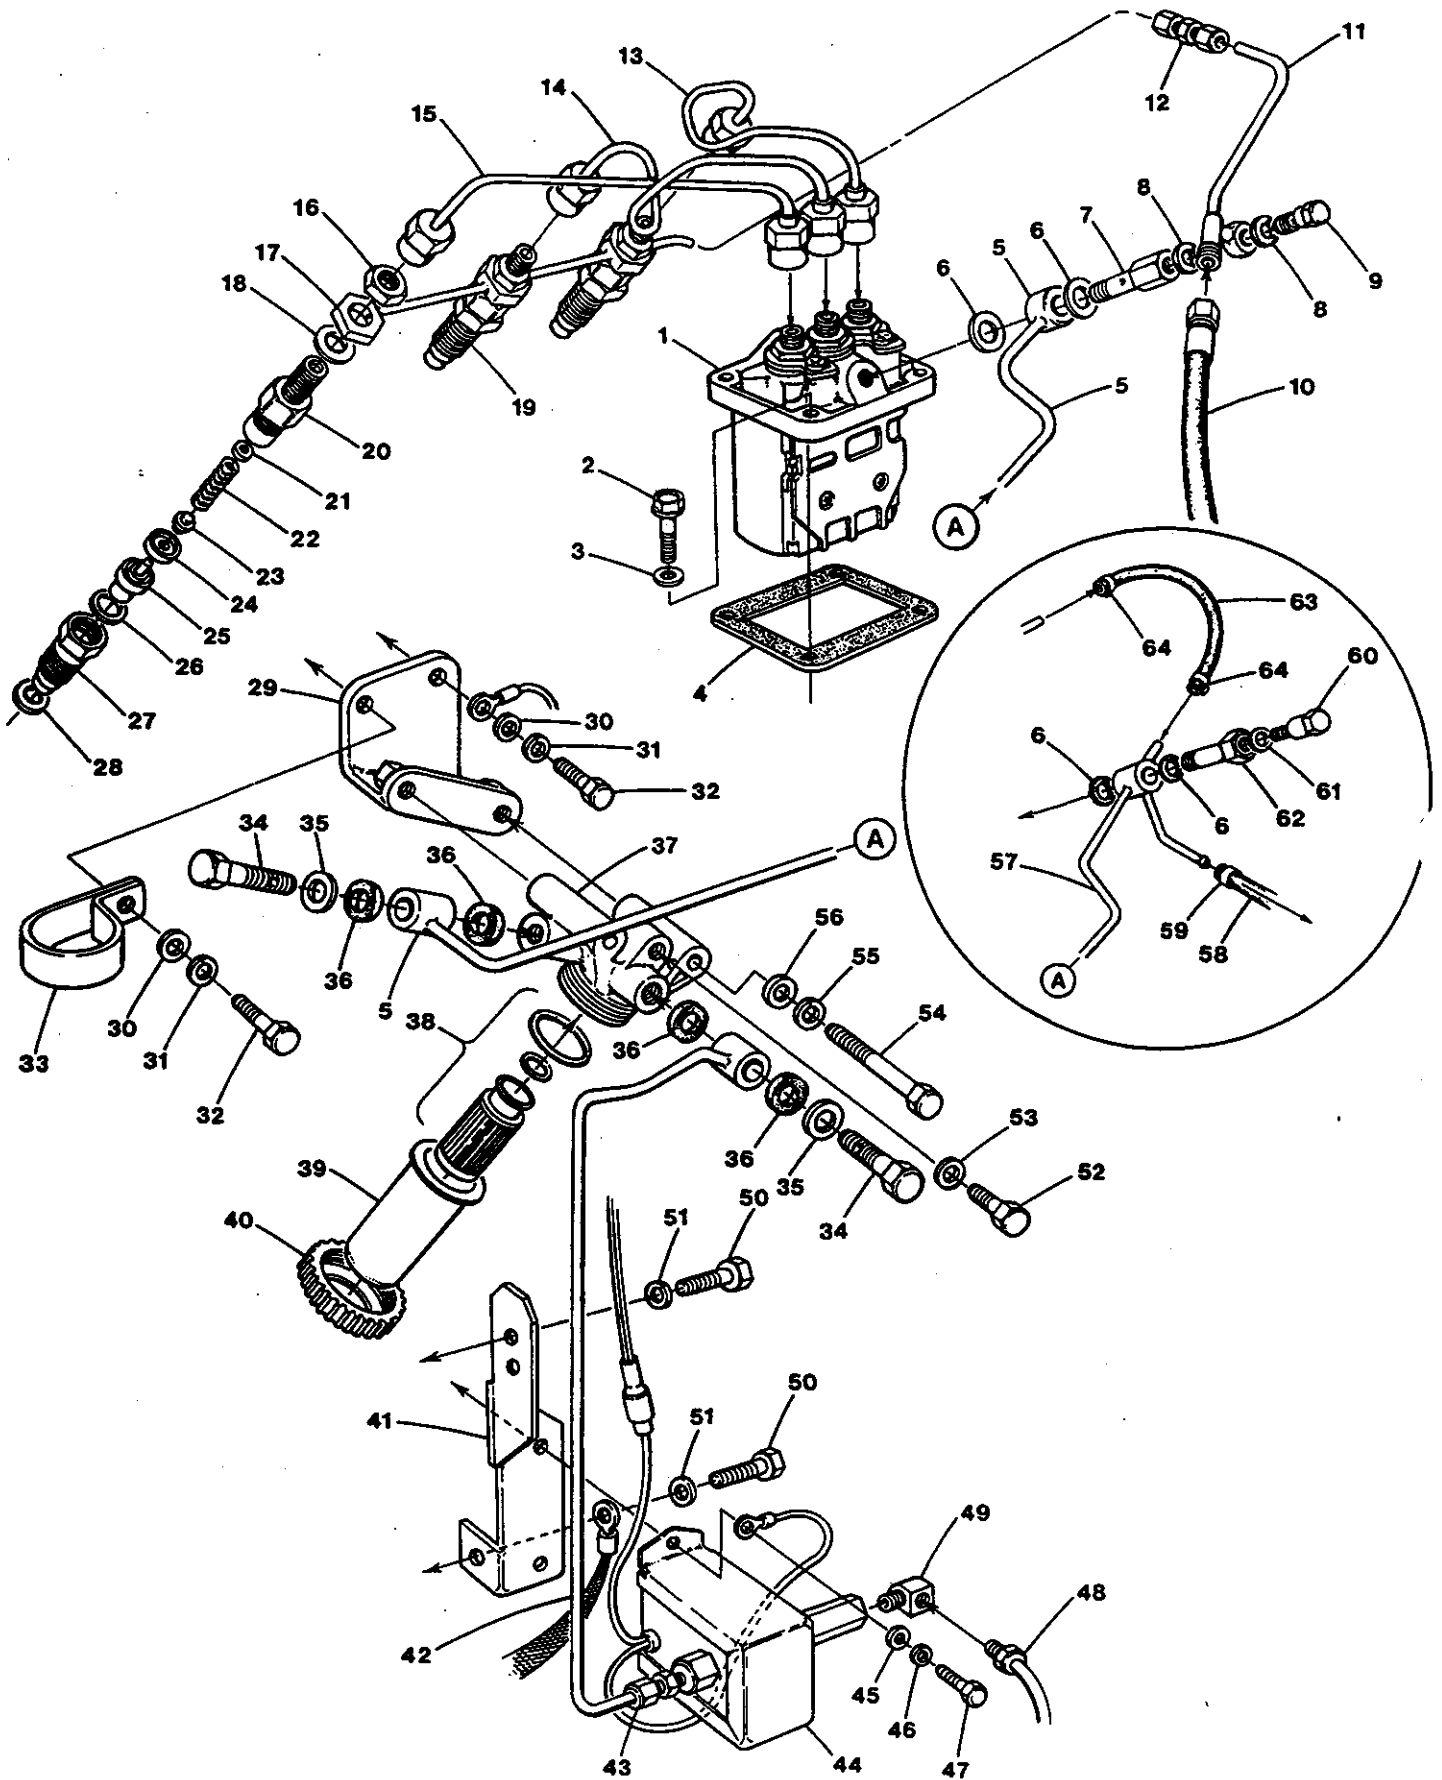

WESTERBEKE 5.0 BCD GENERATOR - FUEL SYSTEM

WESTERBEKE 5.0 BCD GENERATOR - FUEL SYSTEM

REF	PN	NAME	REMARKS	QUAN
29	038084	BRACKET	FUEL FILTER	1
30	031787	WASHER	M 8 DIN 125	2
31	031786	LOCKWASHER	M 8 DIN 127	2
32	017196	CAPSCREW	M 8 X 20 DIN 933	2
33	013741	CLAMP	SUPPORT HOSE	1
34	024984	BOLT	BANJO	2
35	024972	WASHER	ALUMINUM	2
36	030291	WASHER	BANJO	4
37-1	030210	FILTER	FUEL ASSEMBLY INCL REF 37 THRU 40	1
37-2	030211	BODY	FUEL FILTER	1
38	030200	ELEMENT	FUEL FILTER INCLUDING O-RINGS	1
39	030199	CUP	FUEL FILTER	1
40	030212	RETAINER	FUEL FILTER CUP	1
41	038085	BRACKET	LIFT PUMP	1
42	038118	LINE	LIFT PUMP TO FILTER	1
43-1	019449	CONNECTOR	1/8 NPT TO 1/4 COMPRESSION	1
43-2	016676	NUT	COMPRESSION	1
43-3	011597	FERRULE	COMPRESSION	1
44	039275	PUMP	FUEL LIFT 12 VDC	1
45	031753	WASHER	FLAT 1/4	2
46	031752	LOCKWASHER	1/4	2
47	031501	CAPSCREW	1/4NC X 1/2	2
48	030025	HOSE	FUEL SUPPLY	1
49	013340	ELBOW	1/8 NPT STREET	1
50	034589	CAPSCREW	M10 X 30 DIN 933	2
51	019262	LOCKWASHER	M10 DIN 127	2
52	030213	SCREW	BLEED	1
53	030289	WASHER		1
54	031560	CAPSCREW	5/16NC X 2-1/4	2
55	031758	LOCKWASHER	5/16	2
56	031759	WASHER	FLAT 5/16	2
57	038122	LINE	PRIOR TO OCT 1989 REPL WITH REF 5-12	1
58	037187	LINE	FUEL RETURN TO OCT 1989	1
59	024906	CLAMP	HOSE	1
60	037110	BOLT	BLEED	1
61	037104	WASHER	BANJO	1
62	037111	BOLT	BANJO	1
63	036868	HOSE	INJECTOR RETURN TO PUMP	1
64	037163	CLAMP	KEYSTONE	2