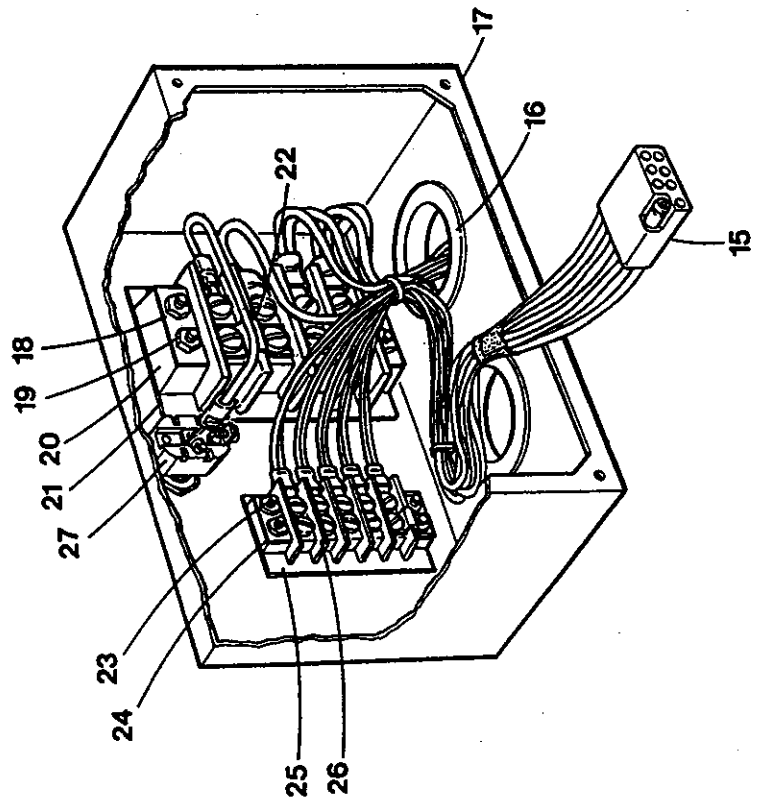

WESTERBEKE 5.0 BCD GENERATOR - CONTROL PANEL

WESTERBEKE 5.0 BCD GENERATOR - CONTROL PANEL

REF	PN	NAME	REMARKS	QUAN
1	036539	PANEL	GENERATOR CONTROL REF 2 THRU 13	1
2	036192	HOURMETER		1
3	037605	VOLTMETER	12 VDC	1
4	037603	METER	OIL PRESSURE 0-100 PSI	1
5	037601	METER	WATER TEMPERATURE	1
6-1	034485	PLATE	PANEL	1
6-2	034999	COVER	BOX, WHEN PANEL REMOTE MOUNTED	1
7	024731	SWITCH	STOP	1
8	024732	SWITCH	PREHEAT-START	2
9-1	042893	LAMP	INSTRUMENT WEDGE BASE INCL HOLDER	3
9-2	035825	WIRE	LAMP POWER CONNECTION	3
10-1	031900	NUT	10-32	AR
10-2	031902	LOCKWASHER	10	AR
11	031904	NUT	10-24 KEPS	1
12	036538	HARNESS	PANEL	1
13	031999	RING	LOCK-TOGGLE SWITCH MOUNT	3
14	034421	SCREW	8-32 X 3/8 TRUSS HEAD BLACK SS	4
15-1	038123	HARNESS	ENGINE	1
15-2	036232	HARNESS	PANEL BOX	1
16	023939	BUSHING	SNAP-IN 1-3/4 IN HOLE	2
17-1	038178	ASSEMBLY	BOX AND HARNESS	1
17-2	034243	BOX	GENERATOR CONTROL PANEL	1
18	013856	PLATE	SCREW-TERMINAL BLOCK	2
19-1	031866	SCREW	8-32 X 7/8 BINDING HEAD SS	4
19-2	031842	NUT	8-32 HEX SS	4
19-3	031843	WASHER	FLAT 8	4
19-4	031844	LOCKWASHER	8	4
20	013320	BLOCK	TERMINAL 4 POS TO SEPT 93	1
21	013363	MARKER	TERMINAL BLOCK	1
22	013938	JUMPER	TERMINAL BLOCK	1
23-1	031855	SCREW	6-32 X 5/8 BINDING HEAD SS	4
23-2	050234	NUT	6-32 KEPS	4
23-3	031838	WASHER	FLAT 6	4
24	015222	PLATE	SCREW-TERMINAL BLOCK	2
24-4	038042	NUT	SWITCH	1
25	019122	MARKER	TERMINAL BLOCK	1
26	019121	BLOCK	TERMINAL 5 POS TO SEPT 93	1
27-1	033259	SWITCH	EMERGENCY STOP	1
27-2	033258	BOOT	EMERGENCY STOP SWITCH	1
27-3	033251	LABEL	EMERGENCY STOP SWITCH	1