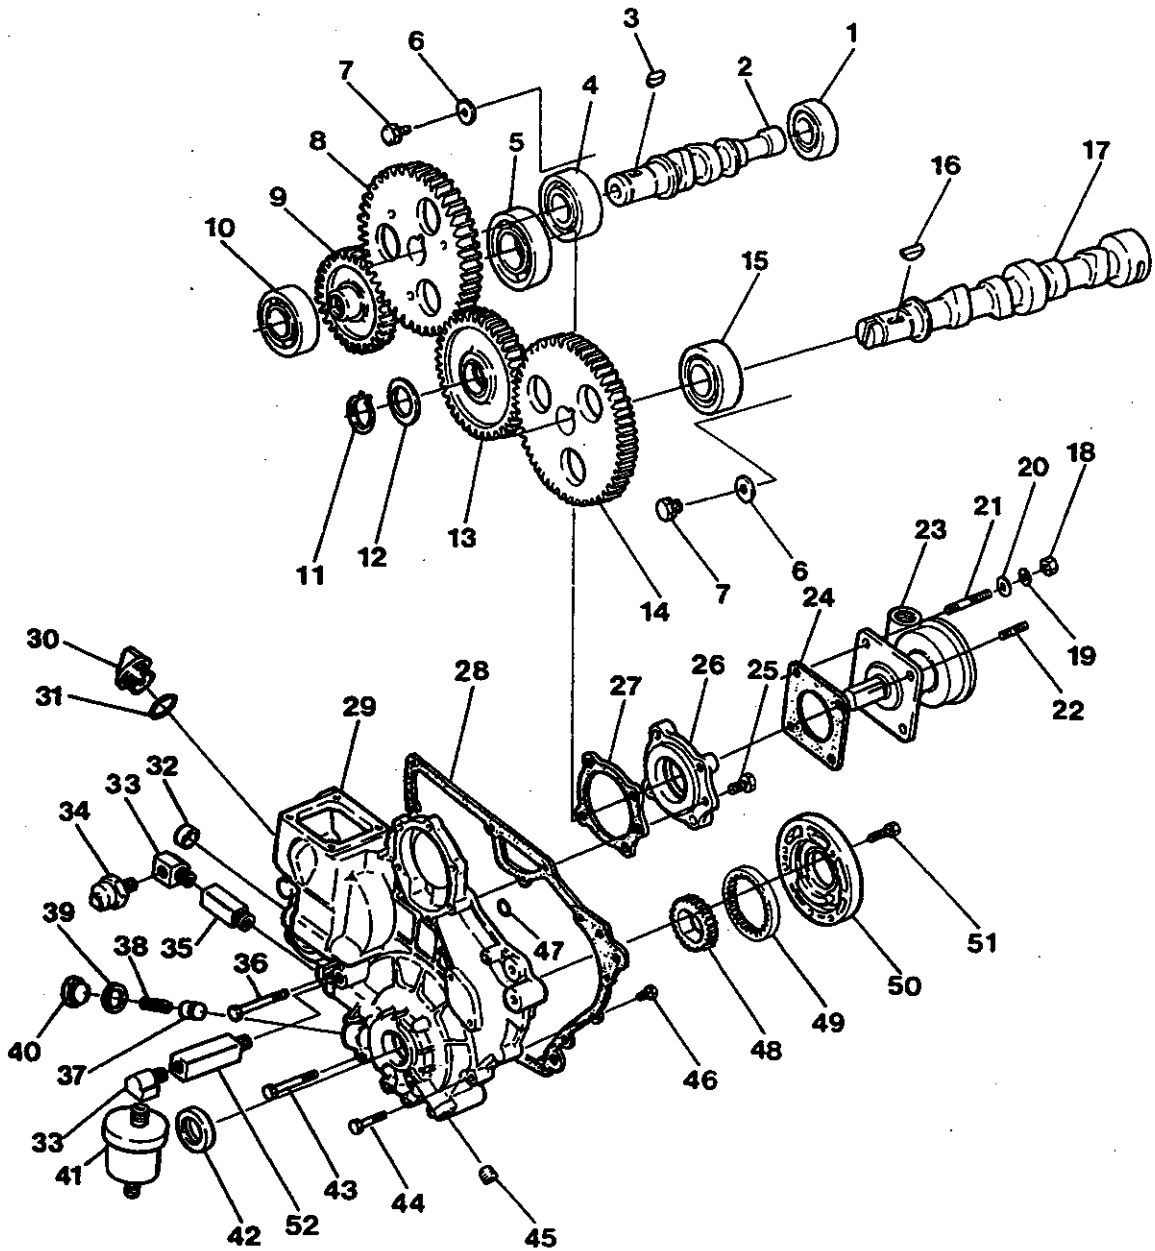

WESTERBEKE 5.0 BCD GENERATOR - CAMSHAFT - TIMING SYSTEM

REF	PN	NAME	REMARKS	QUAN
1	036949	BEARING	BALL	1
2	037075	CAMSHAFT	INJECTION PUMP	1
3	030273	KEY		1
4	036948	BEARING	BALL	1
5	036950	BEARING	BALL	1
6	036970	WASHER	CAMSHAFT RETAINING	2
7-1	031825	CAPSCREW	M 6 X 12 DIN 933	2
7-2	031783	LOCKWASHER	M 6 DIN 127	2
8	037006	GEAR	INJECTION PUMP CAMSHAFT	1
9	036996	GEAR	SEA WATER PUMP DRIVE	1
10	036948	BEARING	BALL	1
11	030280	RING	RETAINING	1
12	036978	SPACER		1
13	037025	GEAR	IDLER	1
14	036995	GEAR	CAMSHAFT	1
15	036948	BEARING	BALL	1
16	030274	KEY	WOODRUFF	1
17	037017	CAMSHAFT		1
18	018242	NUT	M 8 DIN 934	4
19	031786	LOCKWASHER	M 8 DIN 127	4
20	031787	WASHER	M 8 DIN 125	4
21	031281	STUD	M 8 X 40 DIN 939	3
22	015828	STUD	M 8 X 22 DIN 939	1
23	033636	PUMP	SEA WATER	1
24	030326	GASKET	SEA WATER PUMP MOUNTING	1
25-1	013630	CAPSCREW	M 8 X 25 DIN 933	1
25-2	031786	LOCKWASHER	M 8 DIN 127	1
26	036946	HOUSING	BEARING	1
27	036982	GASKET	HOUSING	1
28	037019	GASKET	GEAR CASE	1
29	037086	CASE	GEAR	1
30	033126	CAP	OIL FILLER INCLUDING O-RING	1
31	033123	O-RING	OIL FILLER CAP	1
32	036968	CAP	SEALING	1
33	013340	ELBOW	1/8 NPT STREET	2
34	037323	SWITCH	OIL PRESSURE	1
35	037508	ADAPTER	1/8 BSPT TO 1/8 NPT	1
36	034397	CAPSCREW	M 6 X 65 DIN 931	1

WESTERBEKE 5.0 BCD GENERATOR - CAMSHAFT - TIMING SYSTEM