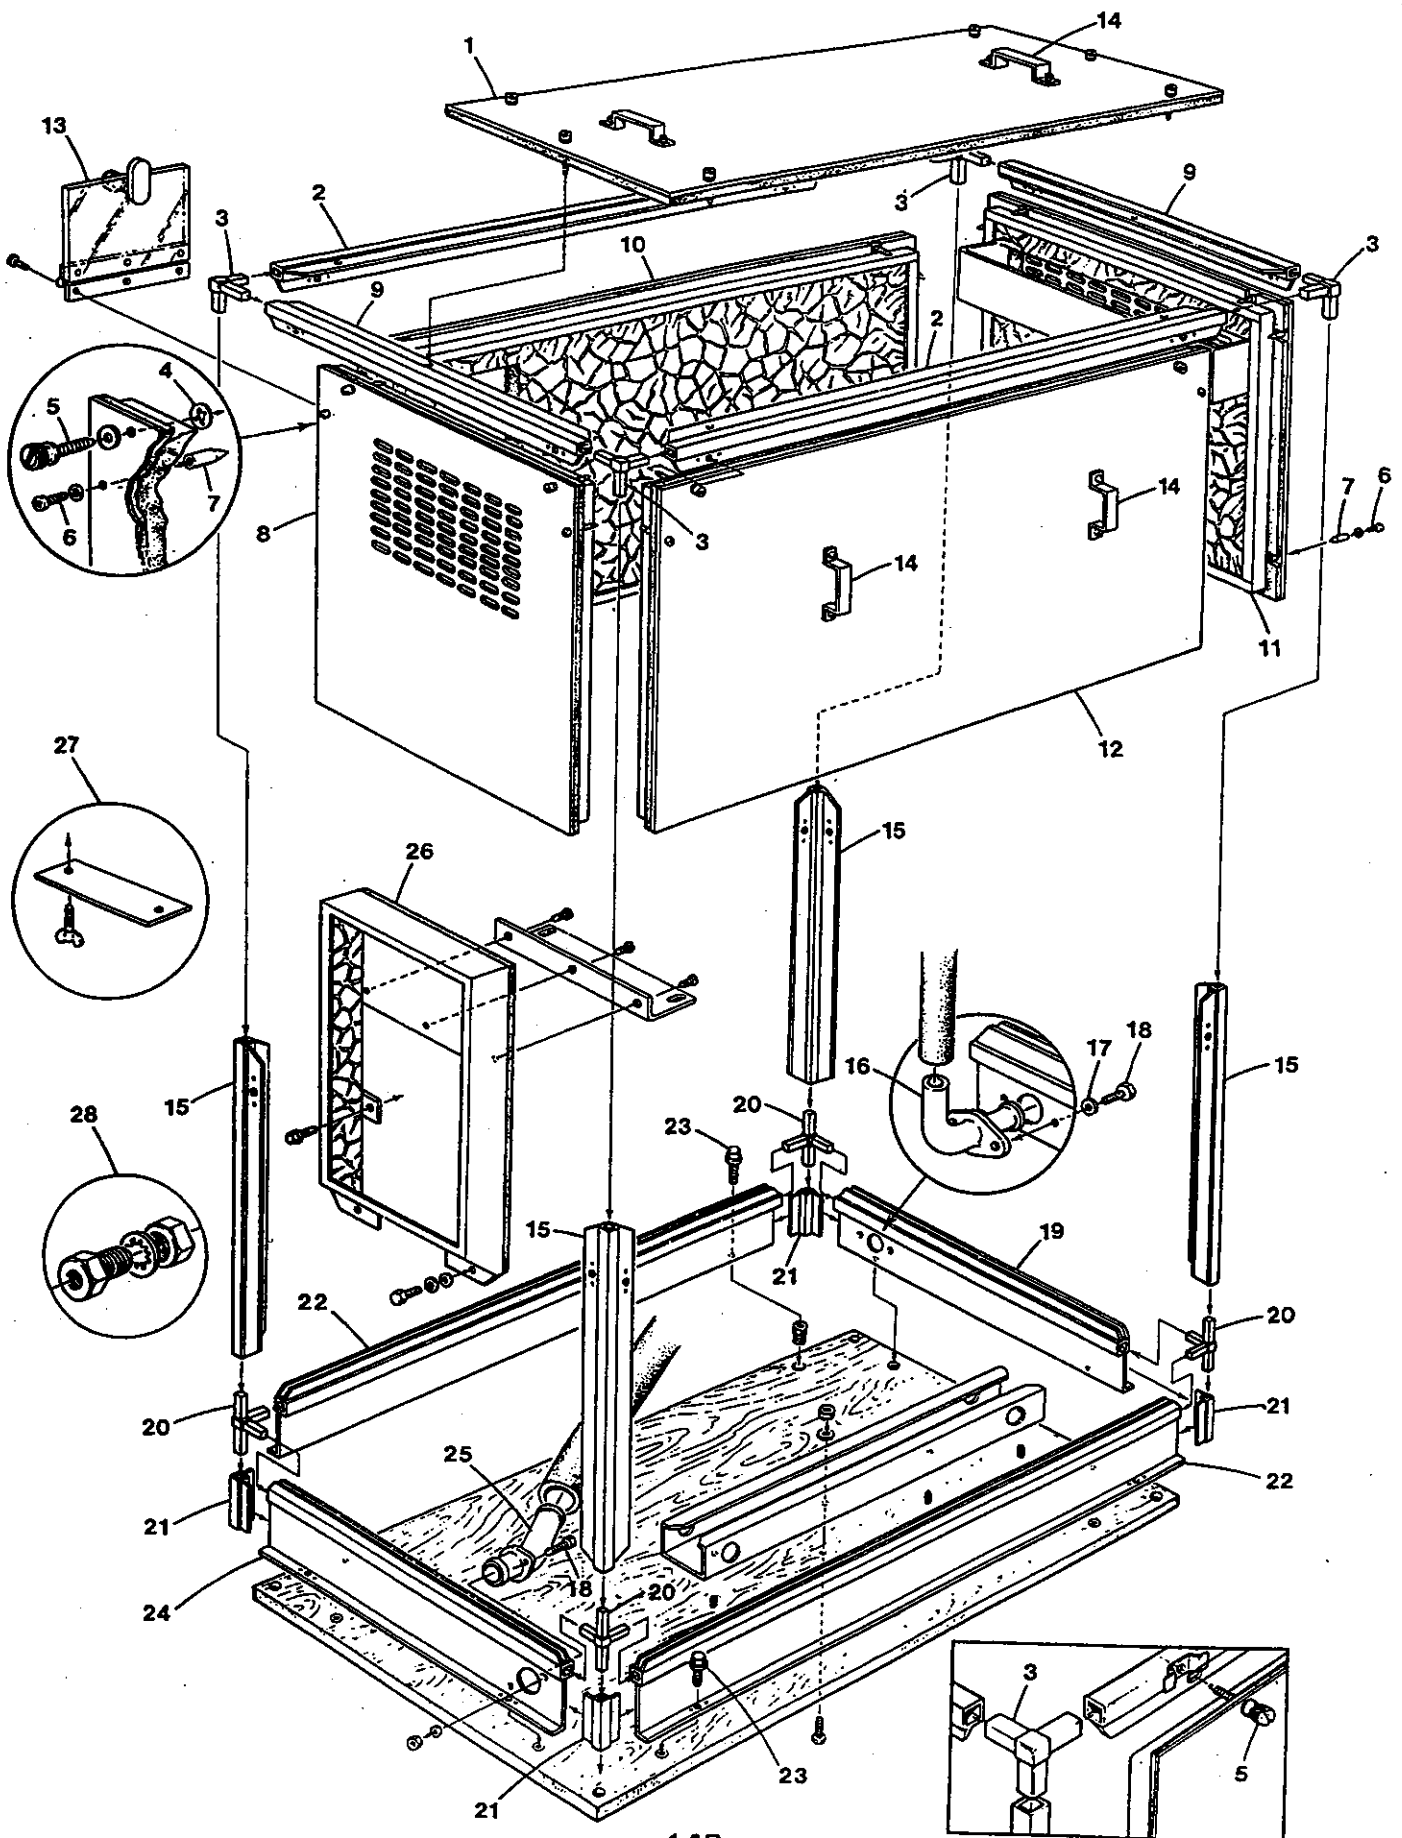

WESTERBEKE 5.0 BCD GENERATOR - SOUND GUARD

WESTERBEKE 5.0 BCD GENERATOR - SOUND GUARD

REF	PN	NAME	REMARKS	QUAN
1		PANEL	TOP	1
2	038263	RAIL	SIDE	2
3	024057	CORNER		4
4	030896	RETAINER	QUICK OPENING SCREW	AR
5	030895	SCREW	QUICK OPENING	AR
6	031940	SCREW	6-32 X 3/8 SEMS PHIL HD	AR
7	030775	GUIDE	PANEL ALIGNMENT	AR
8		PANEL	REAR	1
9	038383	RAIL	END	2
10		PANEL	SIDE	1
11		PANEL	FRONT	1
12		PANEL	SIDE WITH WINDOW	1
13	037417	WINDOW	ASSEMBLY	1
14-1	035720	HANDLE		AR
14-2	031937	SCREW	8-32 X 3/8 SEMS PHIL HD	AR
15	040477	POST	CORNER	4
16	036624	ELBOW	SEA WATER INLET	1
17	031752	LOCKWASHER	1/4	4
18	031501	CAPSCREW	1/4NC X 1/2	4
19	038328	SKIRT	FRONT	1
20	024058	CORNER		4
21	030880	CLOSURE	SKIRT CORNER	4
22	038258	SKIRT	SIDE	2
23	031503	CAPSCREW	1/4NC X 3/4	8
24	041744	SKIRT	REAR	1
25-1	041700	ELBOW	EXHAUST 90 DEG 1-7/8IN	1
25-2	037816	BUSHING	1-7/8" TO 2" HOSE	1
26	041745	PLENUM	AIR INTAKE	1
28	023991	ADAPTER	FUEL LINES THRU SKIRT-OPTIONAL	2
29	036069	BOLT	ASSEMBLY - PLENUM	2
30	038289	HOSE	SKIRT TO SEA WATER PUMP	1