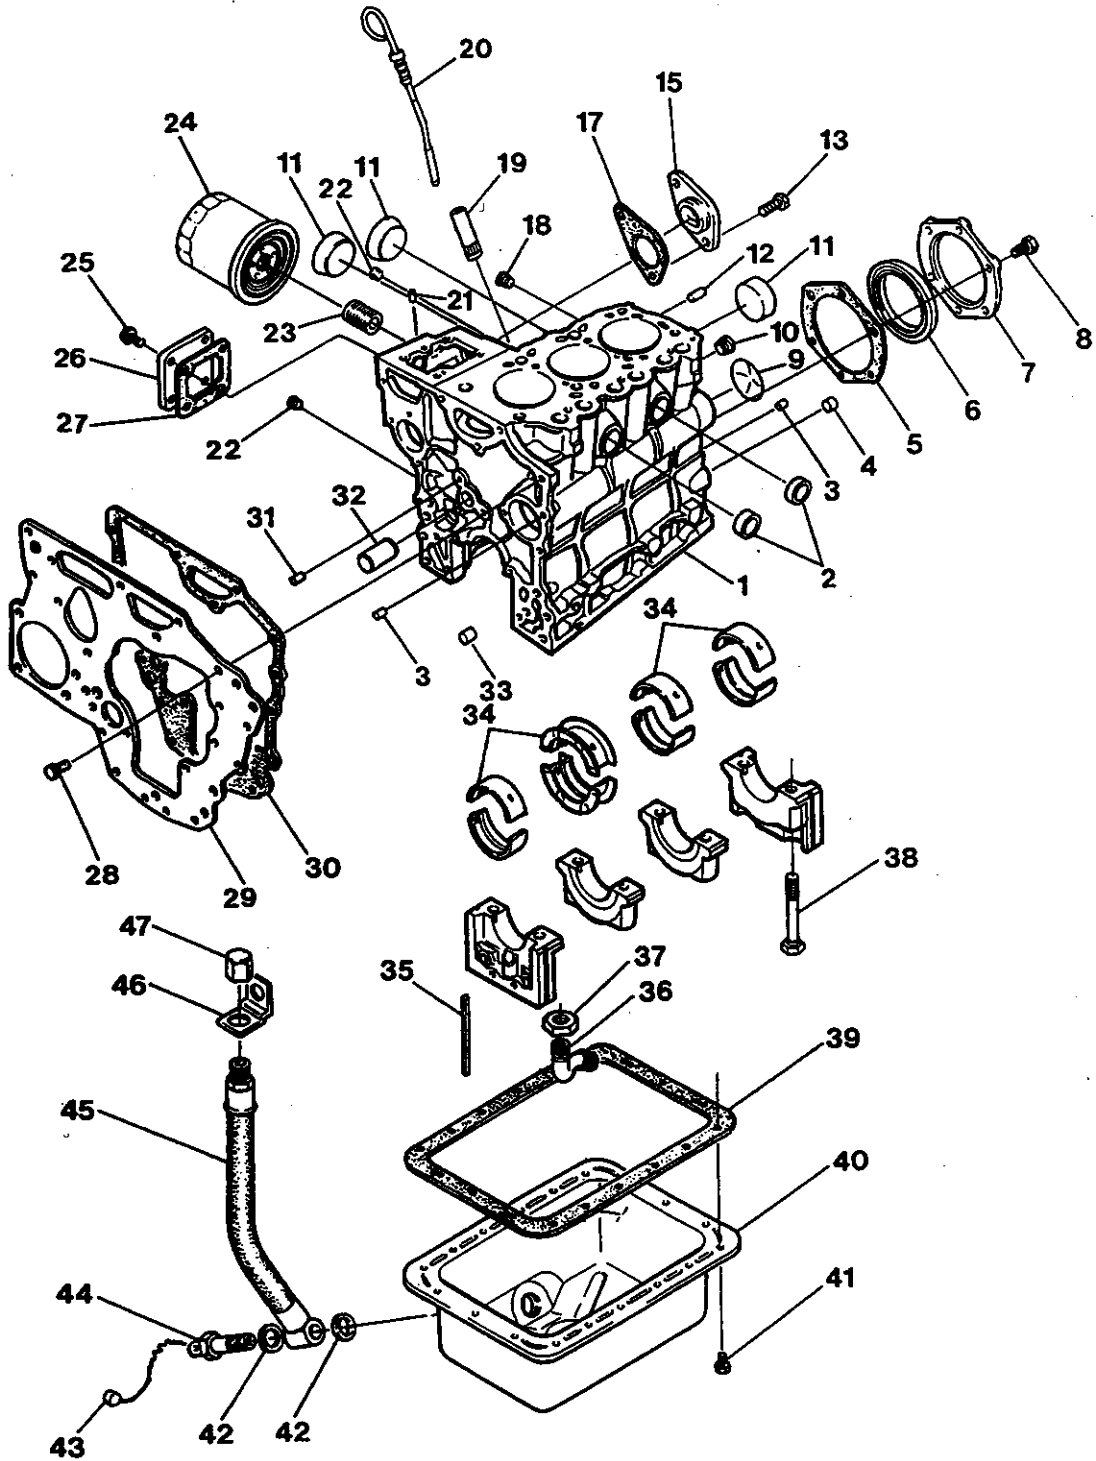

# WESTERBEKE 5.0 BCD GENERATOR - CYLINDER BLOCK

WESTERBEKE 5.0 BCD GENERATOR - CYLINDER BLOCK

| REF  | PN     | NAME       | REMARKS                              | QUAN |
|------|--------|------------|--------------------------------------|------|
| 1-1  | 038499 | BLOCK      | ASSEMBLY INCLUDING HEAD 5.0 BCD NLA  | 1    |
| 1-2  | 038499 | BLOCK      | ASSEMBLY INCLUDING HEAD 5.0 BCDA NLA | 1    |
| 1-3  | 042400 | BLOCK      | ASSEMBLY INCLUDING HEAD 5.0 BCDB     | 1    |
| 2    | 024373 | PLUG       | EXPANSION-CUP 25 MM                  | 2    |
| 3    | 033212 | DOWEL      | TUBULAR 6 X 9                        | 2    |
| 4    | 030708 | DOWEL      | TUBULAR 10 X 9                       | 3    |
| 5    | 036963 | GASKET     | OIL SEAL FLANGE                      | 1    |
| 6    | 036917 | SEAL       | OIL                                  | 1    |
| 7    | 036945 | FLANGE     | OIL SEAL                             | 1    |
| 8    | 018804 | CAPSCREW   | M 6 X 20 DIN 933                     | 6    |
| 9    | 036940 | PLUG       | EXPANSION 35 MM DIN 470              | 1    |
| 10   | 030712 | PLUG       | 1/4 BSPT DIN 906                     | 1    |
| 11   | 033657 | PLUG       | EXPANSION-CUP 40 MM                  | 3    |
| 12   | 030272 | DOWEL      |                                      | 1    |
| 13   | 016789 | CAPSCREW   | M 8 X 16 DIN 933                     | 2    |
| 15   | 038679 | COVER      |                                      | 1    |
| 17   | 036987 | GASKET     | COVER TO BLOCK                       | 1    |
| 18   | 030712 | PLUG       | 1/4 BSPT DIN 906                     | 1    |
| 19   | 037073 | TUBE       | DIPSTICK                             | 1    |
| 20   | 037072 | DIPSTICK   |                                      | 1    |
| 21   | 036943 | DOWEL      |                                      | 2    |
| 22   | 030239 | PLUG       | 1/16                                 | 3    |
| 23   | 030214 | NIPPLE     | OIL FILTER                           | 1    |
| 24   | 036918 | FILTER     | LUBE OIL                             | 1    |
| 25-1 | 031810 | CAPSCREW   | M 6 X 14 DIN 933                     | 4    |
| 25-2 | 031783 | LOCKWASHER | M 6 DIN 127                          | 4    |
| 26   | 037045 | COVER      | TIE ROD                              | 1    |
| 27   | 036981 | GASKET     | TIE ROD COVER                        | 1    |
| 28-1 | 031810 | CAPSCREW   | M 6 X 14 DIN 933                     | 7    |
| 28-2 | 031783 | LOCKWASHER | M 6 DIN 127                          | 7    |
| 29   | 036997 | PLATE      | FRONT                                | 1    |
| 30   | 037004 | GASKET     | FRONT PLATE                          | 1    |
| 31   | 030707 | DOWEL      | TUBULAR 8 X 13                       | 2    |
| 32   | 037005 | SHAFT      | IDLER                                | 1    |
| 33   | 037114 | DOWEL      | TUBULAR 6 X 13                       | 1    |
| 34-1 | 037018 | BEARING    | SET MAIN STD                         | 1    |
| 34-2 | 037062 | BEARING    | SET MAIN 0.25 MM                     | 1    |
| 34-3 | 037063 | BEARING    | SET MAIN 0.50 MM                     | 1    |
| 35   | 036962 | SEAL       | SIDE MAIN BEARING CAP                | 4    |