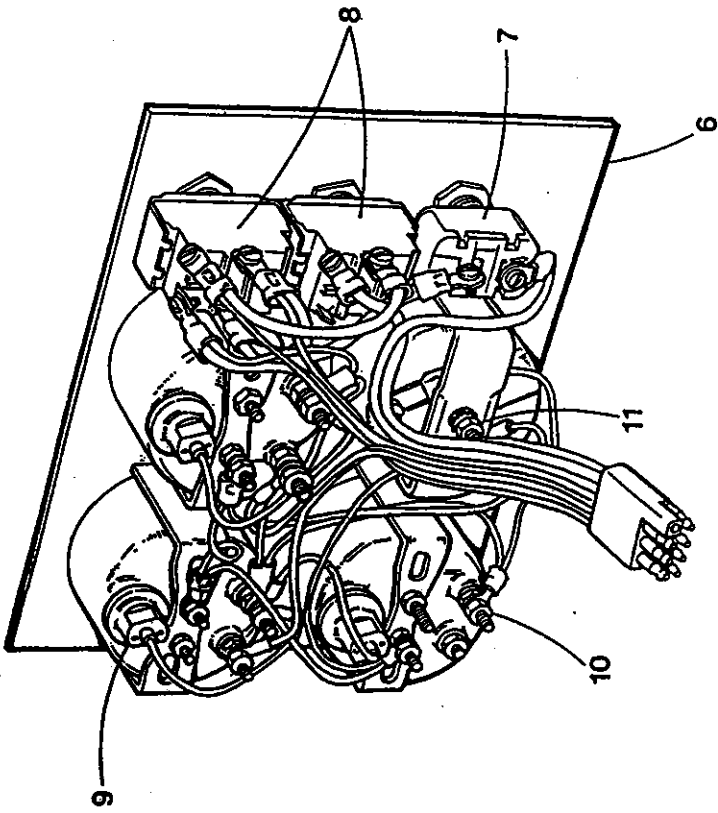

WESTERBEKE 5.0 BCD GENERATOR - CONTROL PANEL

REF	PN	NAME	REMARKS	QUAN
1	036539	PANEL	GENERATOR CONTROL REF 2 THRU 13	1
2	036192	HOURMETER		1
3	037605	VOLTMETER	12 VDC	1
4	037603	METER	OIL PRESSURE 0-100 PSI	1
5	037601	METER	WATER TEMPERATURE	1
6-1	034485	PLATE	PANEL	1
6-2	034999	COVER	BOX, WHEN PANEL REMOTE MOUNTED	1
7	024731	SWITCH	STOP	1
8	024732	SWITCH	PREHEAT-START	2
9-1	042893	LAMP	INSTRUMENT WEDGE BASE INCL HOLDER	3
9-2	035825	WIRE	LAMP POWER CONNECTION	3
10-1	031900	NUT	10-32	AR
10-2	031902	LOCKWASHER	10	AR
11	031904	NUT	10-24 KEPS	1
12	036538	HARNESS	PANEL	1
13	031999	RING	LOCK-TOGGLE SWITCH MOUNT	3
14	034421	SCREW	8-32 X 3/8 TRUSS HEAD BLACK SS	4
15-1	038123	HARNESS	ENGINE	1
15-2	036232	HARNESS	PANEL BOX	1
16	023939	BUSHING	SNAP-IN 1-3/4 IN HOLE	2
17-1	038178	ASSEMBLY	BOX AND HARNESS	1
17-2	034243	BOX	GENERATOR CONTROL PANEL	1
18	013856	PLATE	SCREW-TERMINAL BLOCK	2
19-1	031866	SCREW	8-32 X 7/8 BINDING HEAD SS	4
19-2	031842	NUT	8-32 HEX SS	4
19-3	031843	WASHER	FLAT 8	4
19-4	031844	LOCKWASHER	8	4
20	013320	BLOCK	TERMINAL 4 POS TO SEPT 93	1
21	013363	MARKER	TERMINAL BLOCK	1
22	013938	JUMPER	TERMINAL BLOCK	1
23-1	031855	SCREW	6-32 X 5/8 BINDING HEAD SS	4
23-2	050234	NUT	6-32 KEPS	4
23-3	031838	WASHER	FLAT 6	4
24	015222	PLATE	SCREW-TERMINAL BLOCK	2
24-4	038042	NUT	SWITCH	1
25	019122	MARKER	TERMINAL BLOCK	1
26	019121	BLOCK	TERMINAL 5 POS TO SEPT 93	1
27-1	033259	SWITCH	EMERGENCY STOP	1
27-2	033258	BOOT	EMERGENCY STOP SWITCH	1
27-3	033251	LABEL	EMERGENCY STOP SWITCH	1

WESTERBEKE 5.0 BCD GENERATOR - CONTROL PANEL