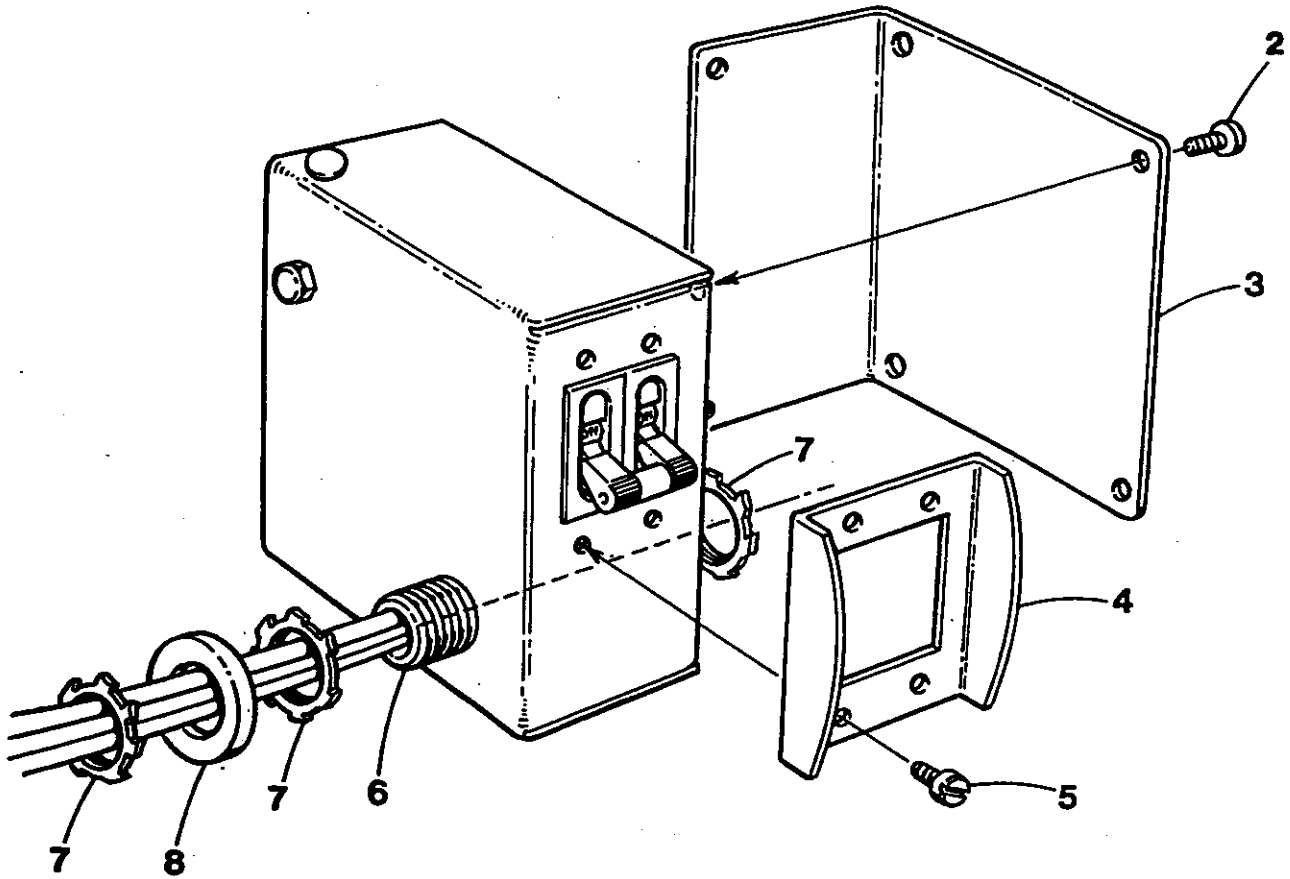

WESTERBEKE 5.0 BCD GENERATOR - AC OUTPUT CIRCUIT BREAKER

WESTERBEKE 5.0 BCD GENERATOR - AC OUTPUT CIRCUIT BREAKER

REF	PN	NAME	REMARKS	QUAN
2	031891	SCREW	8-32 X 3/8 TRUSS HEAD SS	6
3	038126	COVER	BOX	1
4	039082	GUARD	CIRCUIT BREAKER HANDLE	1
5	031852	SCREW	6-32 X 1/4 BINDING HEAD SS	4
6	042330	NIPPLE	1"	1
7	042329	NUT	1"	3
8	038523	SPACER		1
9-1	042705	BREAKER	CIRCUIT 25 AMP 60HZ 2 POLE	1
9-2	042704	BREAKER	CIRCUIT 20 AMP 50HZ 2 POLE	1
10	032493	LOCKWASHER	1/4 INTERNAL TOOTH BRONZE	2
11	032498	NUT	1/4NC HEX BRASS	2
12	032499	WASHER	FLAT 1/4 BRASS	2
13	038645	WIRE	WHITE 60HZ	1
14	038125	BOX	CIRCUIT BREAKER	1
15	038640	WIRE	BLACK 60/50HZ	1
16-1	038640	WIRE	BLACK 60HZ	1
16-2	042333	WIRE	WHITE 50HZ	1
17	031847	NUT	10-32 HEX SS	4
18	031848	WASHER	FLAT 10 SS	8
19	038622	CAPSCREW	1/4NC X 1 BRONZE FULLY THREADED	1
20	038621	PLUG	NYLON	1
21	042719	DIAGRAM	AC OUTPUT & CIRCUIT BREAKER WIRING	1