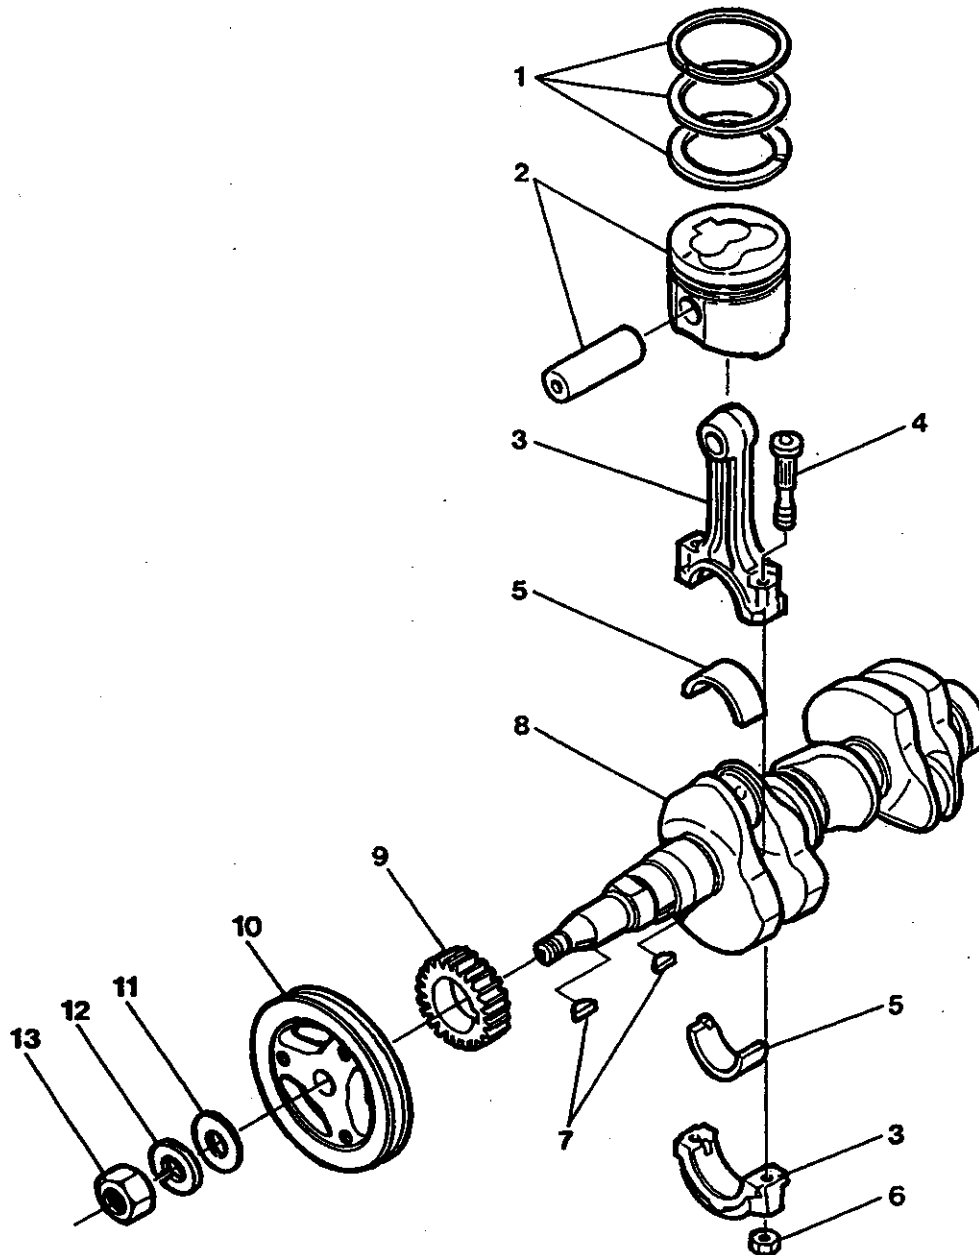

WESTERBEKE 5.0 BCD GENERATOR - CYLINDER HEAD - VALVES - ROCKER SHAFT

REF	PN	NAME	REMARKS	QUAN
1	037056	TAPPET		6
2-1	038448	GASKET	CYLINDER HEAD 5.0 BCD, 5.0 BCDA	1
2-2	043550	GASKET	CYLINDER HEAD 5.0 BCDB	1
3	036958	VALVE	INTAKE	3
4	036959	VALVE	EXHAUST	3
5-1	038454	HEAD	CYLINDER INCL GUIDES 5.0 BCD, 5.0 BCDA	1
5-2	043559	HEAD	CYLINDER INCL GUIDES 5.0 BCDB	1
6	030711	PLUG	1/8 BSPT DIN 906	1
7	033657	PLUG	EXPANSION-CUP 40 MM	1
8	024369	PLUG	EXPANSION-CUP 20 MM	3
9	033134	GUIDE	VALVE	6
10	036954	BOLT	CYLINDER HEAD M10 X 83	8
11	036919	BOLT	CYLINDER HEAD M 8 X 70	3
12	037007	GASKET	ROCKER COVER	1
13	037087	COVER	ROCKER	1
14	031784	WASHER	M 6 DIN 125	2
15	036936	NUT	CAP M 6	2
16-1	033126	CAP	OIL FILLER INCLUDING O-RING - SCREW IN	1
16-2	041487	CAP	OIL FILLER - PUSH IN	1
17	033123	O-RING	OIL FILLER CAP 33126	1
18	030219	NIPPLE	BREATHER HOSE	2
19	037046	HOSE	BREATHER	1
20	037191	SILENCER	AIR INTAKE	1
21	034620	SCREEN	AIR INTAKE SILENCER	1
22-1	017012	CAPSCREW	M 6 X 16 DIN 933	1
22-2	031783	LOCKWASHER	M 6 DIN 127	1
22-3	031784	WASHER	M 6 DIN 125	1
23	037008	MANIFOLD	INTAKE	1
24	036980	GASKET	INTAKE MANIFOLD TO HEAD	1
25	018804	CAPSCREW	M 6 X 20 DIN 933	2
26	034642	CAPSCREW	M 6 X 45 DIN 931	2
27	037026	PUSHROD		6
28	030242	SEAL	VALVE STEM	6
29	036986	SPRING	VALVE	6
30	033149	SEAT	VALVE SPRING	6
31	030241	COLLET	VALVE SPRING	12
32	036979	CAP	VALVE STEM	6
33	037029	SCREW	ROCKER ADJUSTING	6
34	037027	ROCKER		6
35	033124	RING	RETAINING	2
36	031801	NUT	M 6 JAM	6
37	037053	BOLT	ROCKER BRACKET	2
38	031786	LOCKWASHER	M 8 DIN 127	3
39	031787	WASHER	M 8 DIN 125	3
40	033152	BRACKET	ROCKER	3
41	033151	SPRING	ROCKER SHAFT	2
42	036967	SHAFT	ROCKER	1
43	031225	CAPSCREW	M 8 X 60 DIN 931	1
44	036960	PIN	GROOVED	1
45	041250	EYE	FRONT LIFTING	1

WESTERBEKE 5.0 BCD GENERATOR - CRANKSHAFT - PISTONS.