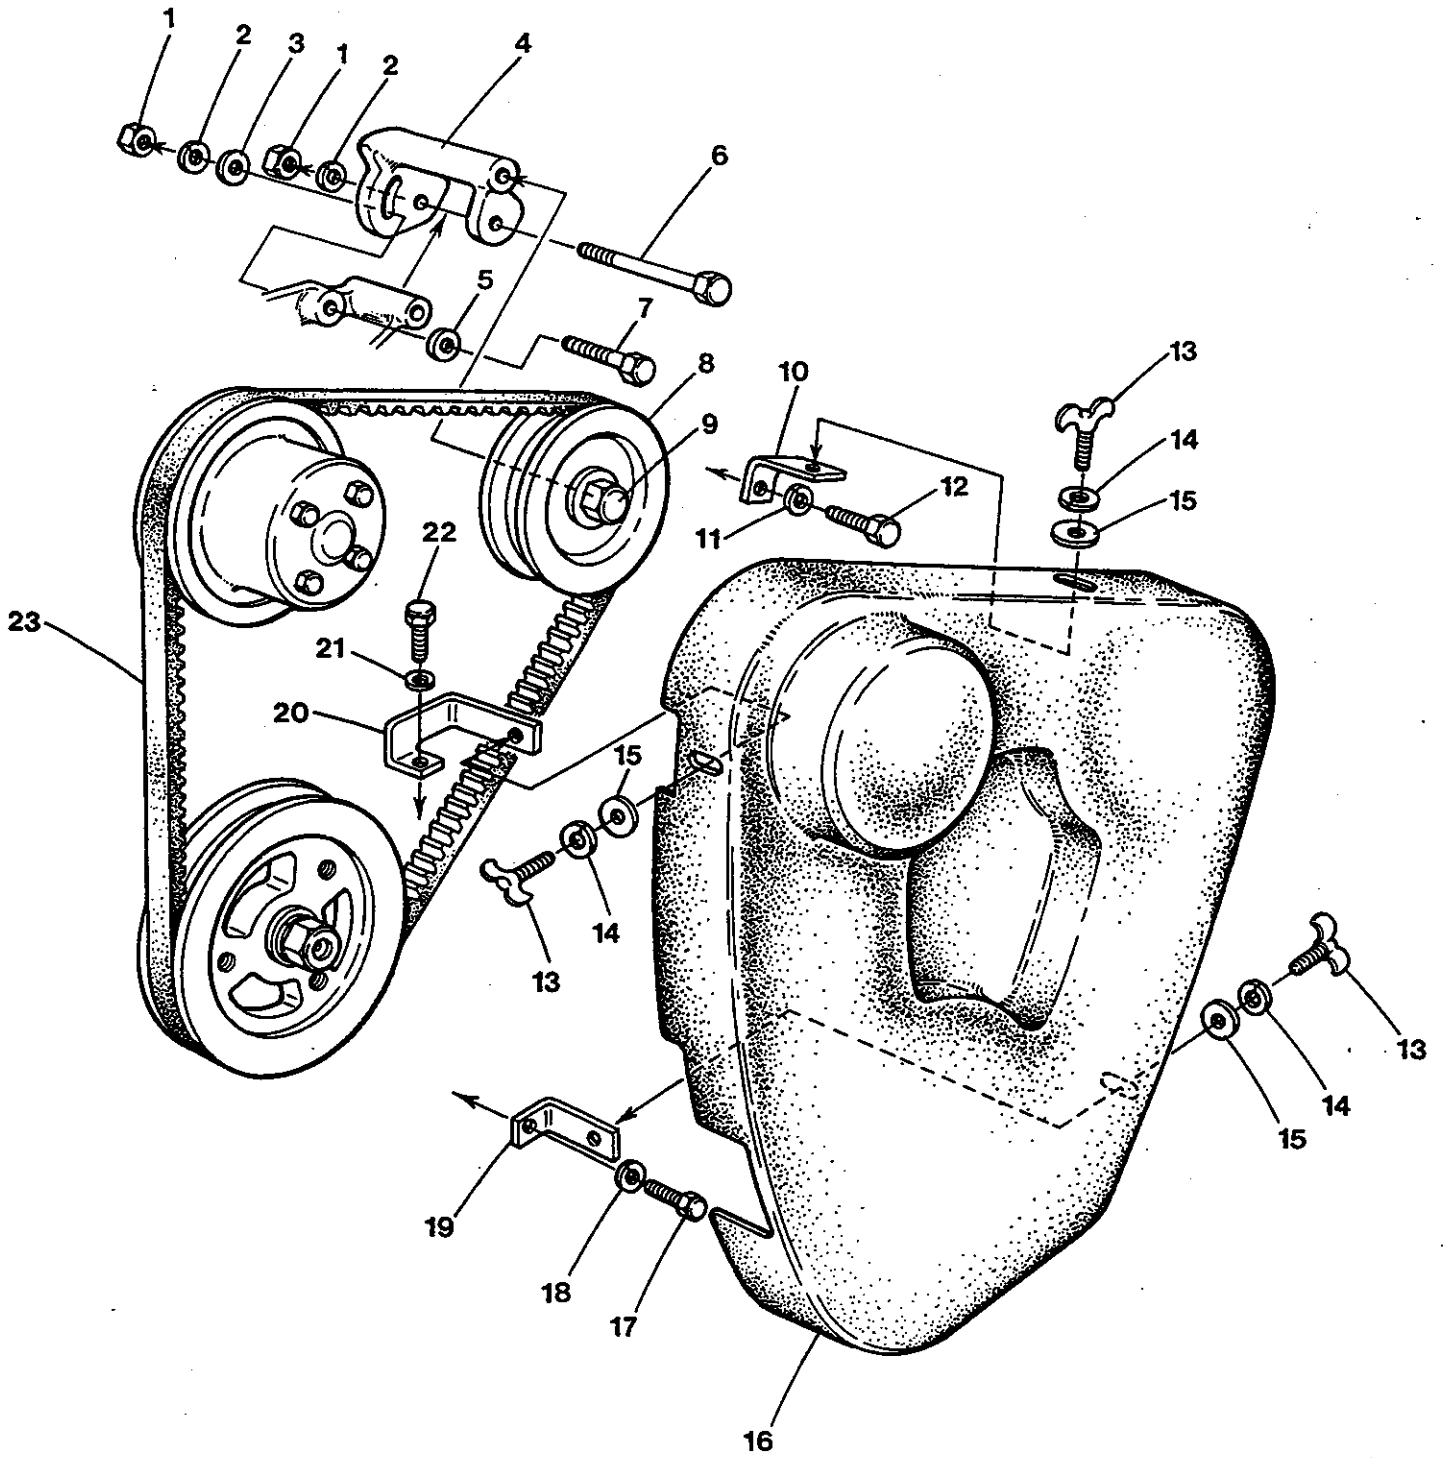

WESTERBEKE 5.0 BCD GENERATOR - BELT - IDLER PULLEY - BELT GUARD

WESTERBEKE 5.0 BCD GENERATOR - BELT - IDLER PULLEY - BELT GUARD

REF	PN	NAME	REMARKS	QUAN
1	018242	NUT	M 8 DIN 934	2
2	031786	LOCKWASHER	M 8 DIN 127	2
3	031765	WASHER		1
4	038070	BRACKET	IDLER PULLEY	1
5	031786	LOCKWASHER	M 8 DIN 127	1
6	031225	CAPSCREW	M 8 X 60 DIN 931	1
7	021558	CAPSCREW	M 8 X 35 DIN 933	1
8	037780	PULLEY	IDLER	1
9	037779	SCREW	IDLER PULLEY	1
10	038128	BRACKET	BELT GUARD	1
11	031783	LOCKWASHER	M 6 DIN 127	1
12	033351	CAPSCREW	M 6 X 60 DIN 931	1
13	033228	WINGSCREW	BELT GUARD	3
14	031849	LOCKWASHER	10	3
15	033372	WASHER	BELT GUARD	3
16	038073	GUARD	BELT	1
17	034213	CAPSCREW	M 6 X 40 DIN 931	1
18	031783	LOCKWASHER	M 6 DIN 127	1
19	038130	BRACKET	BELT GUARD	1
20	038129	BRACKET	BELT GUARD	1
21	031783	LOCKWASHER	M 6 DIN 127	1
22	018804	CAPSCREW	M 6 X 20 DIN 933	1
23	030376	BELT		1