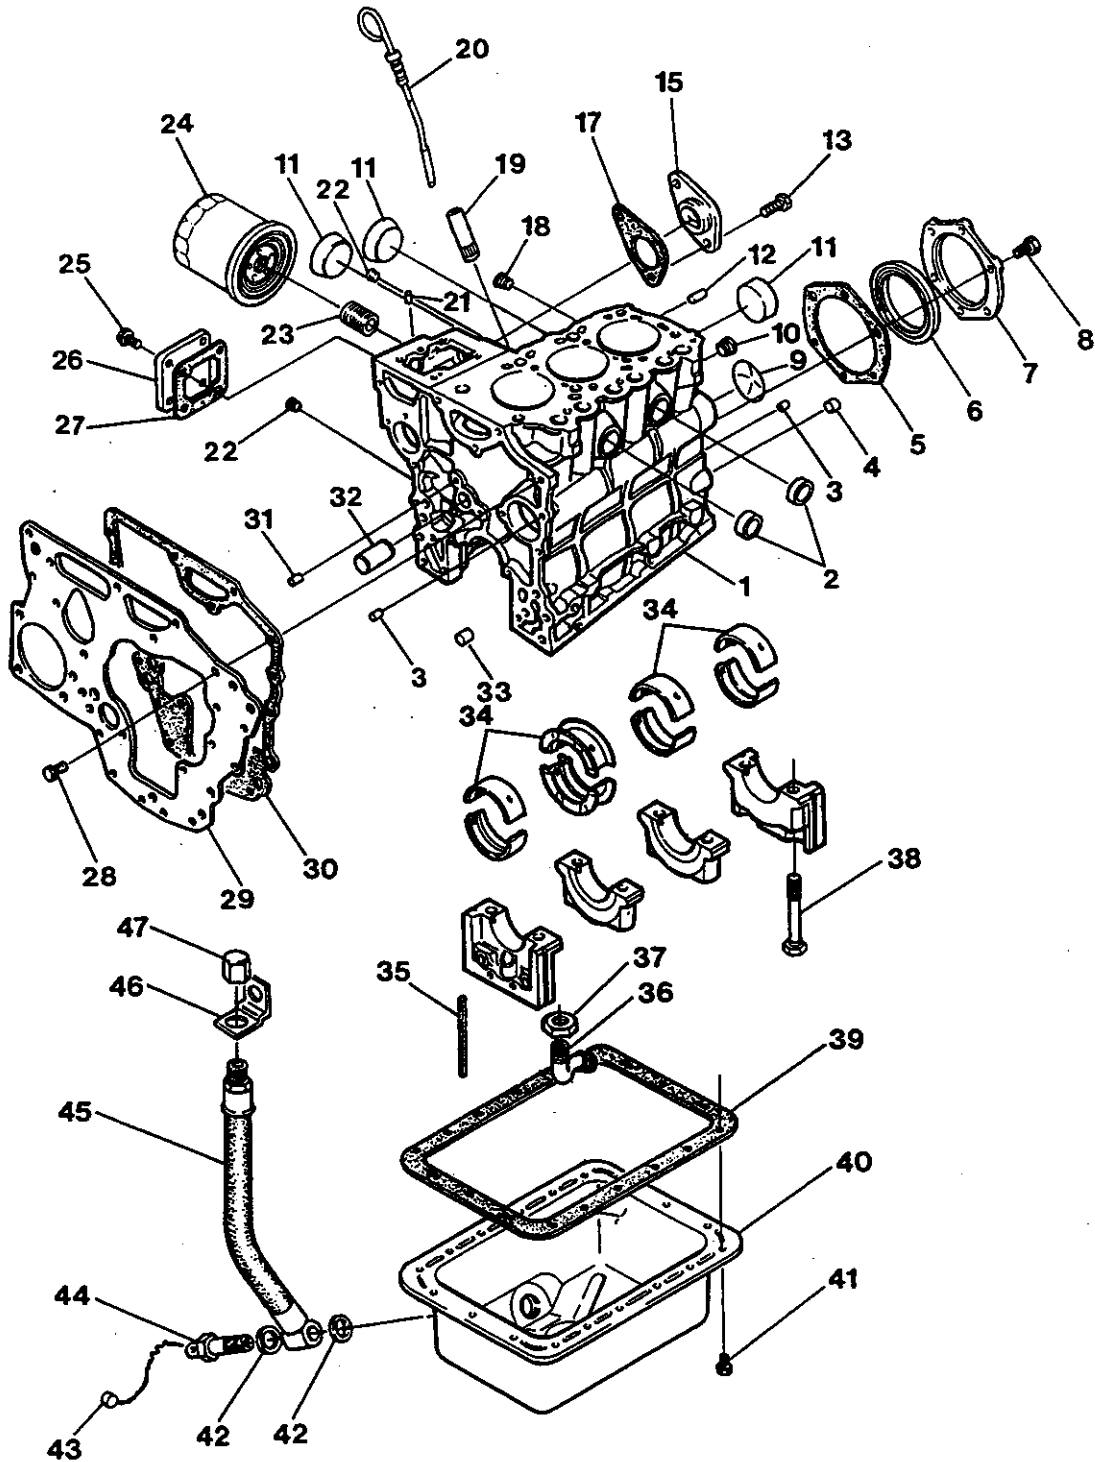

WESTERBEKE 5.0 BCD GENERATOR - CYLINDER BLOCK

REF	PN	NAME	REMARKS	QUAN
1-1	038499	BLOCK	ASSEMBLY INCLUDING HEAD 5.0 BCD NLA	1
1-2	038499	BLOCK	ASSEMBLY INCLUDING HEAD 5.0 BCDA NLA	1
1-3	042400	BLOCK	ASSEMBLY INCLUDING HEAD 5.0 BCDB	1
2	024373	PLUG	EXPANSION-CUP 25 MM	2
3	033212	DOWEL	TUBULAR 6 X 9	2
4	030708	DOWEL	TUBULAR 10 X 9	3
5	036963	GASKET	OIL SEAL FLANGE	1
6	036917	SEAL	OIL	1
7	036945	FLANGE	OIL SEAL	1
8	018804	CAPSCREW	M 6 X 20 DIN 933	6
9	036940	PLUG	EXPANSION 35 MM DIN 470	1
10	030712	PLUG	1/4 BSPT DIN 906	1
11	033657	PLUG	EXPANSION-CUP 40 MM	3
12	030272	DOWEL		1
13	016789	CAPSCREW	M 8 X 16 DIN 933	2
15	038679	COVER		1
17	036987	GASKET	COVER TO BLOCK	1
18	030712	PLUG	1/4 BSPT DIN 906	1
19	037073	TUBE	DIPSTICK	1
20	037072	DIPSTICK		1
21	036943	DOWEL		2
22	030239	PLUG	1/16	3
23	030214	NIPPLE	OIL FILTER	1
24	036918	FILTER	LUBE OIL	1
25-1	031810	CAPSCREW	M 6 X 14 DIN 933	4
25-2	031783	LOCKWASHER	M 6 DIN 127	4
26	037045	COVER	TIE ROD	1
27	036981	GASKET	TIE ROD COVER	1
28-1	031810	CAPSCREW	M 6 X 14 DIN 933	7
28-2	031783	LOCKWASHER	M 6 DIN 127	7
29	036997	PLATE	FRONT	1
30	037004	GASKET	FRONT PLATE	1
31	030707	DOWEL	TUBULAR 8 X 13	2
32	037005	SHAFT	IDLER	1
33	037114	DOWEL	TUBULAR 6 X 13	1
34-1	037018	BEARING	SET MAIN STD	1
34-2	037062	BEARING	SET MAIN 0.25 MM	1
34-3	037063	BEARING	SET MAIN 0.50 MM	1
35	036962	SEAL	SIDE MAIN BEARING CAP	4

WESTERBEKE 5.0 BCD GENERATOR - CYLINDER BLOCK