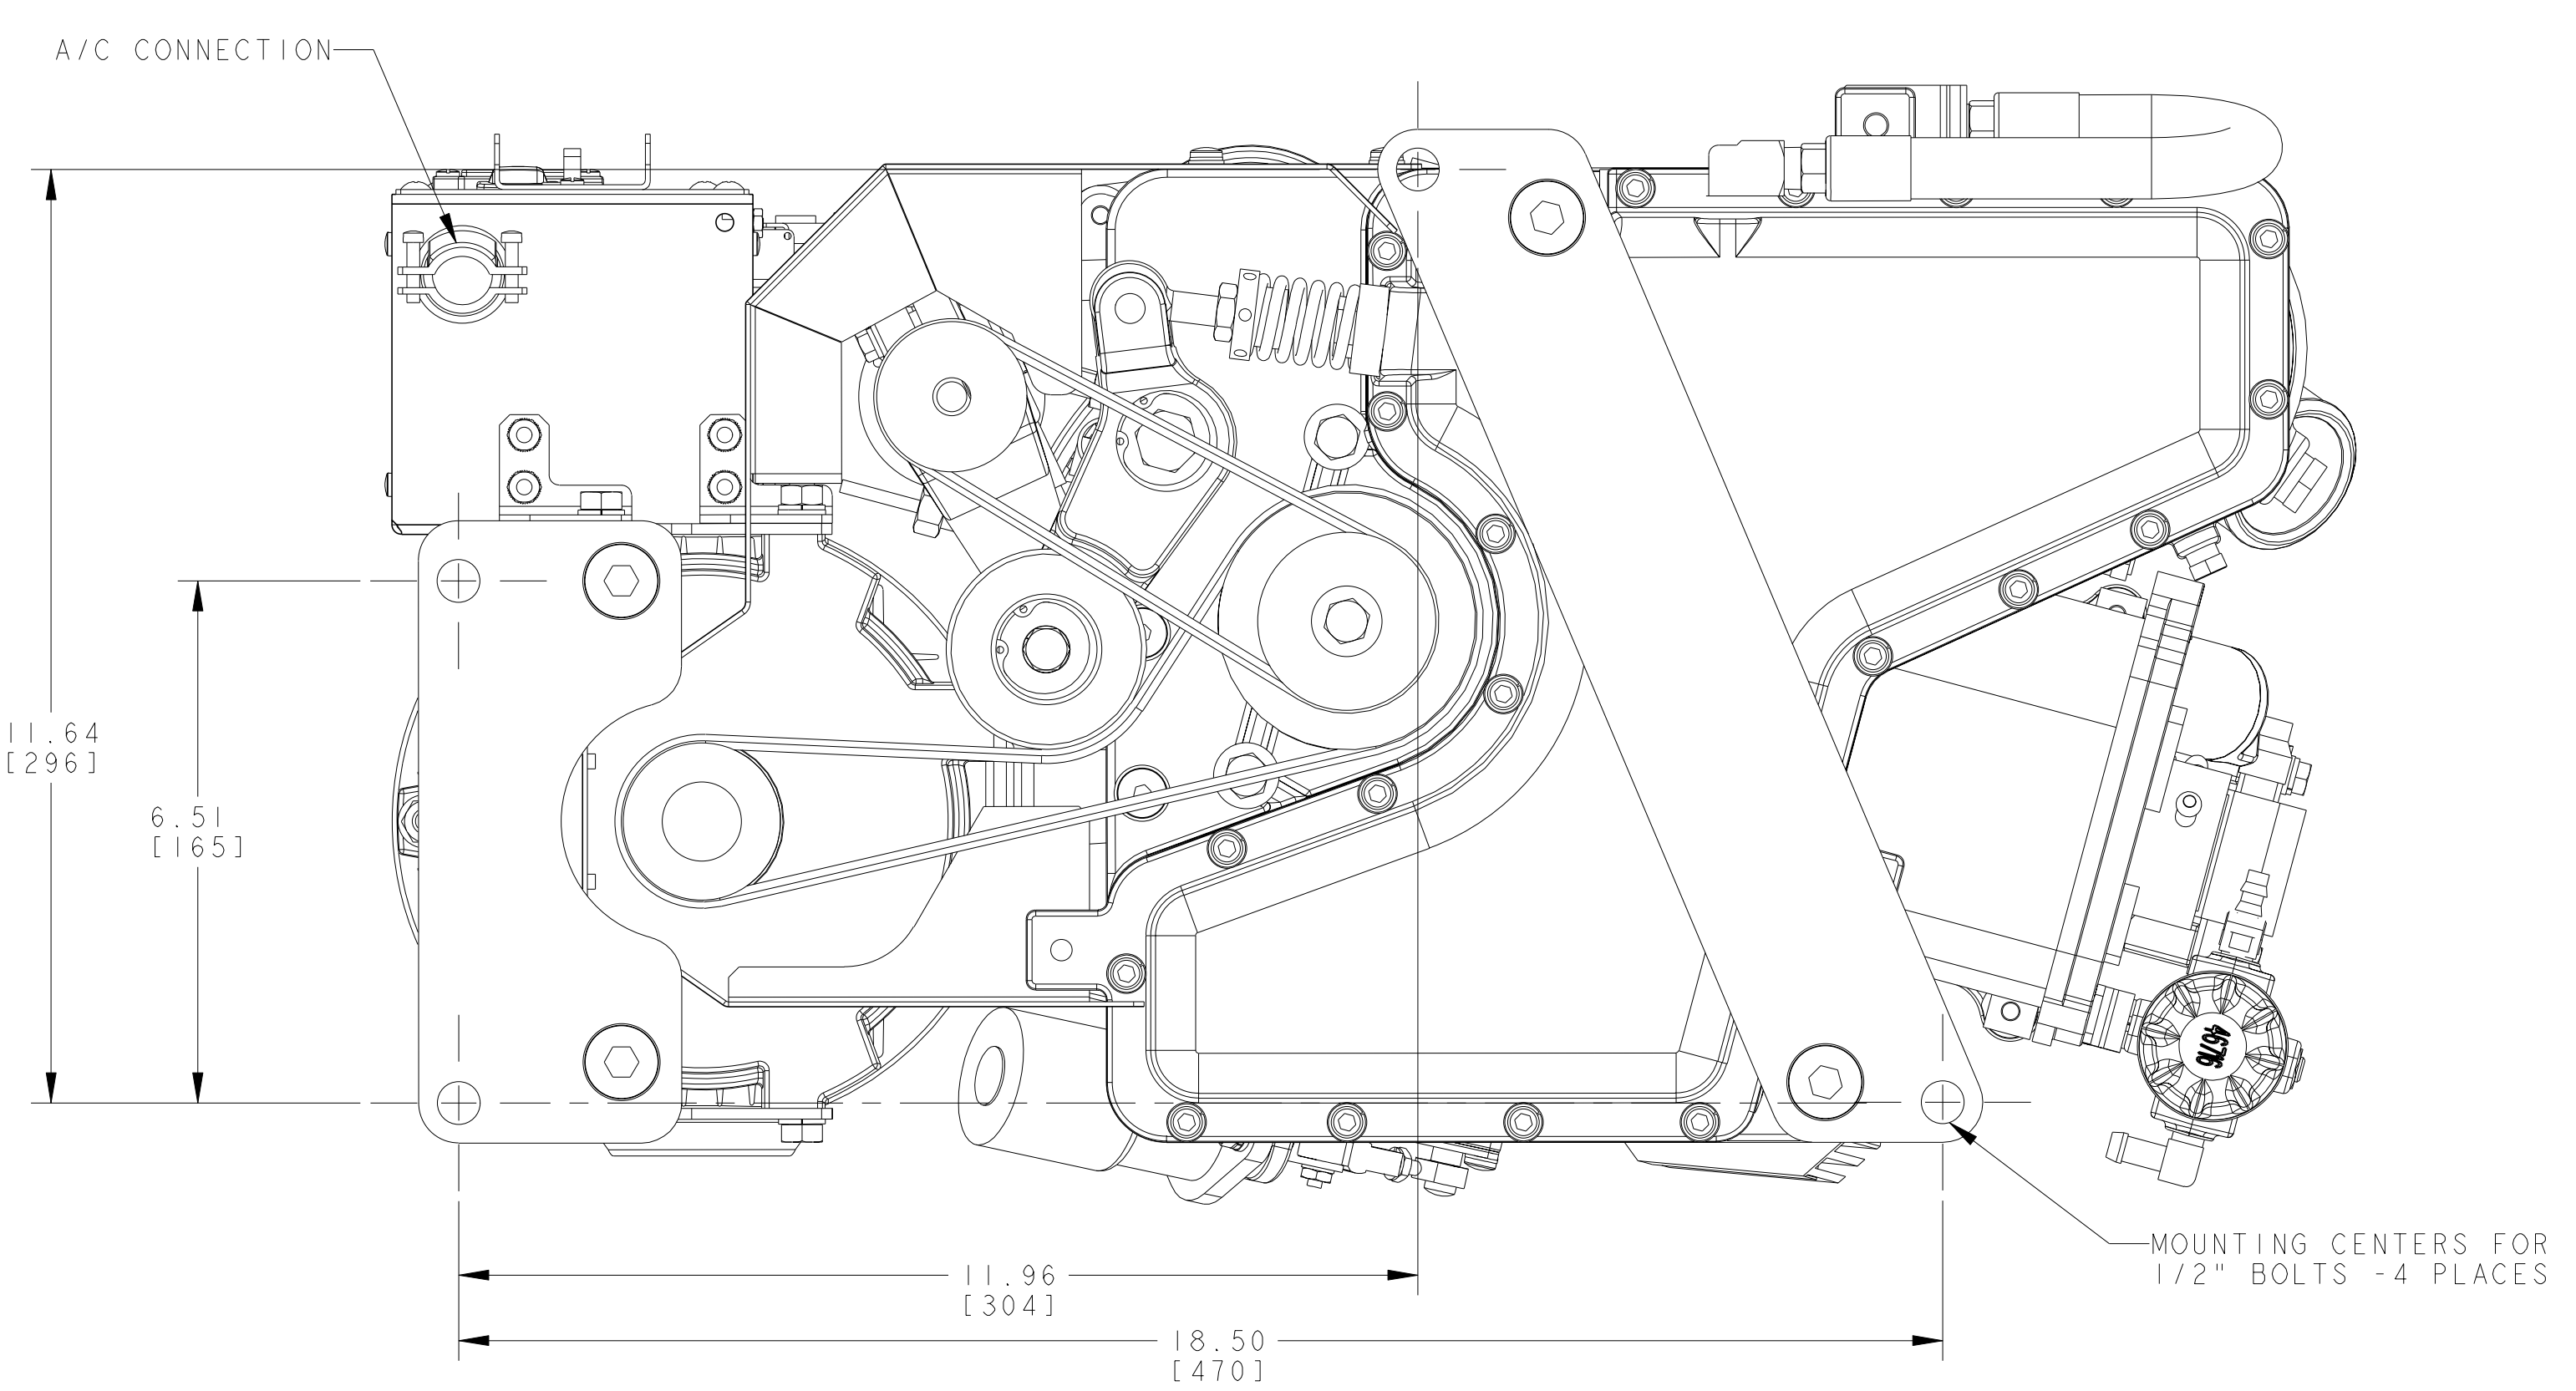

BRUSHLESS GENERATOR
3.0 KW @ 60Hz

DRIP TRAY

PATENTS PENDING

TOLERANCES (UNLESS OTHERWISE NOTED)		WESTERBEKE CORPORATION TAUNTON, MA. 02780	
INCHES	MILLIMETERS	TITLE	
.XX	.X ± 1.0	INSTALLATION DRAWING 3.0 BPMG	
.XXX	.X ± 1.5	3 KW GASOLINE MARINE GENERATOR	
CAST	.XX ± .13	DRAWN BY	DATE
FINISH	± .03	APPROVED BY	DATE
DIMENSIONS		SCALE	DRAWING NUMBER
INCHES		SCALE 0.500	E 46986
MILLIMETERS		SHT. 1 OF 1	REV.
INCHES (WHEN APPLICABLE)			