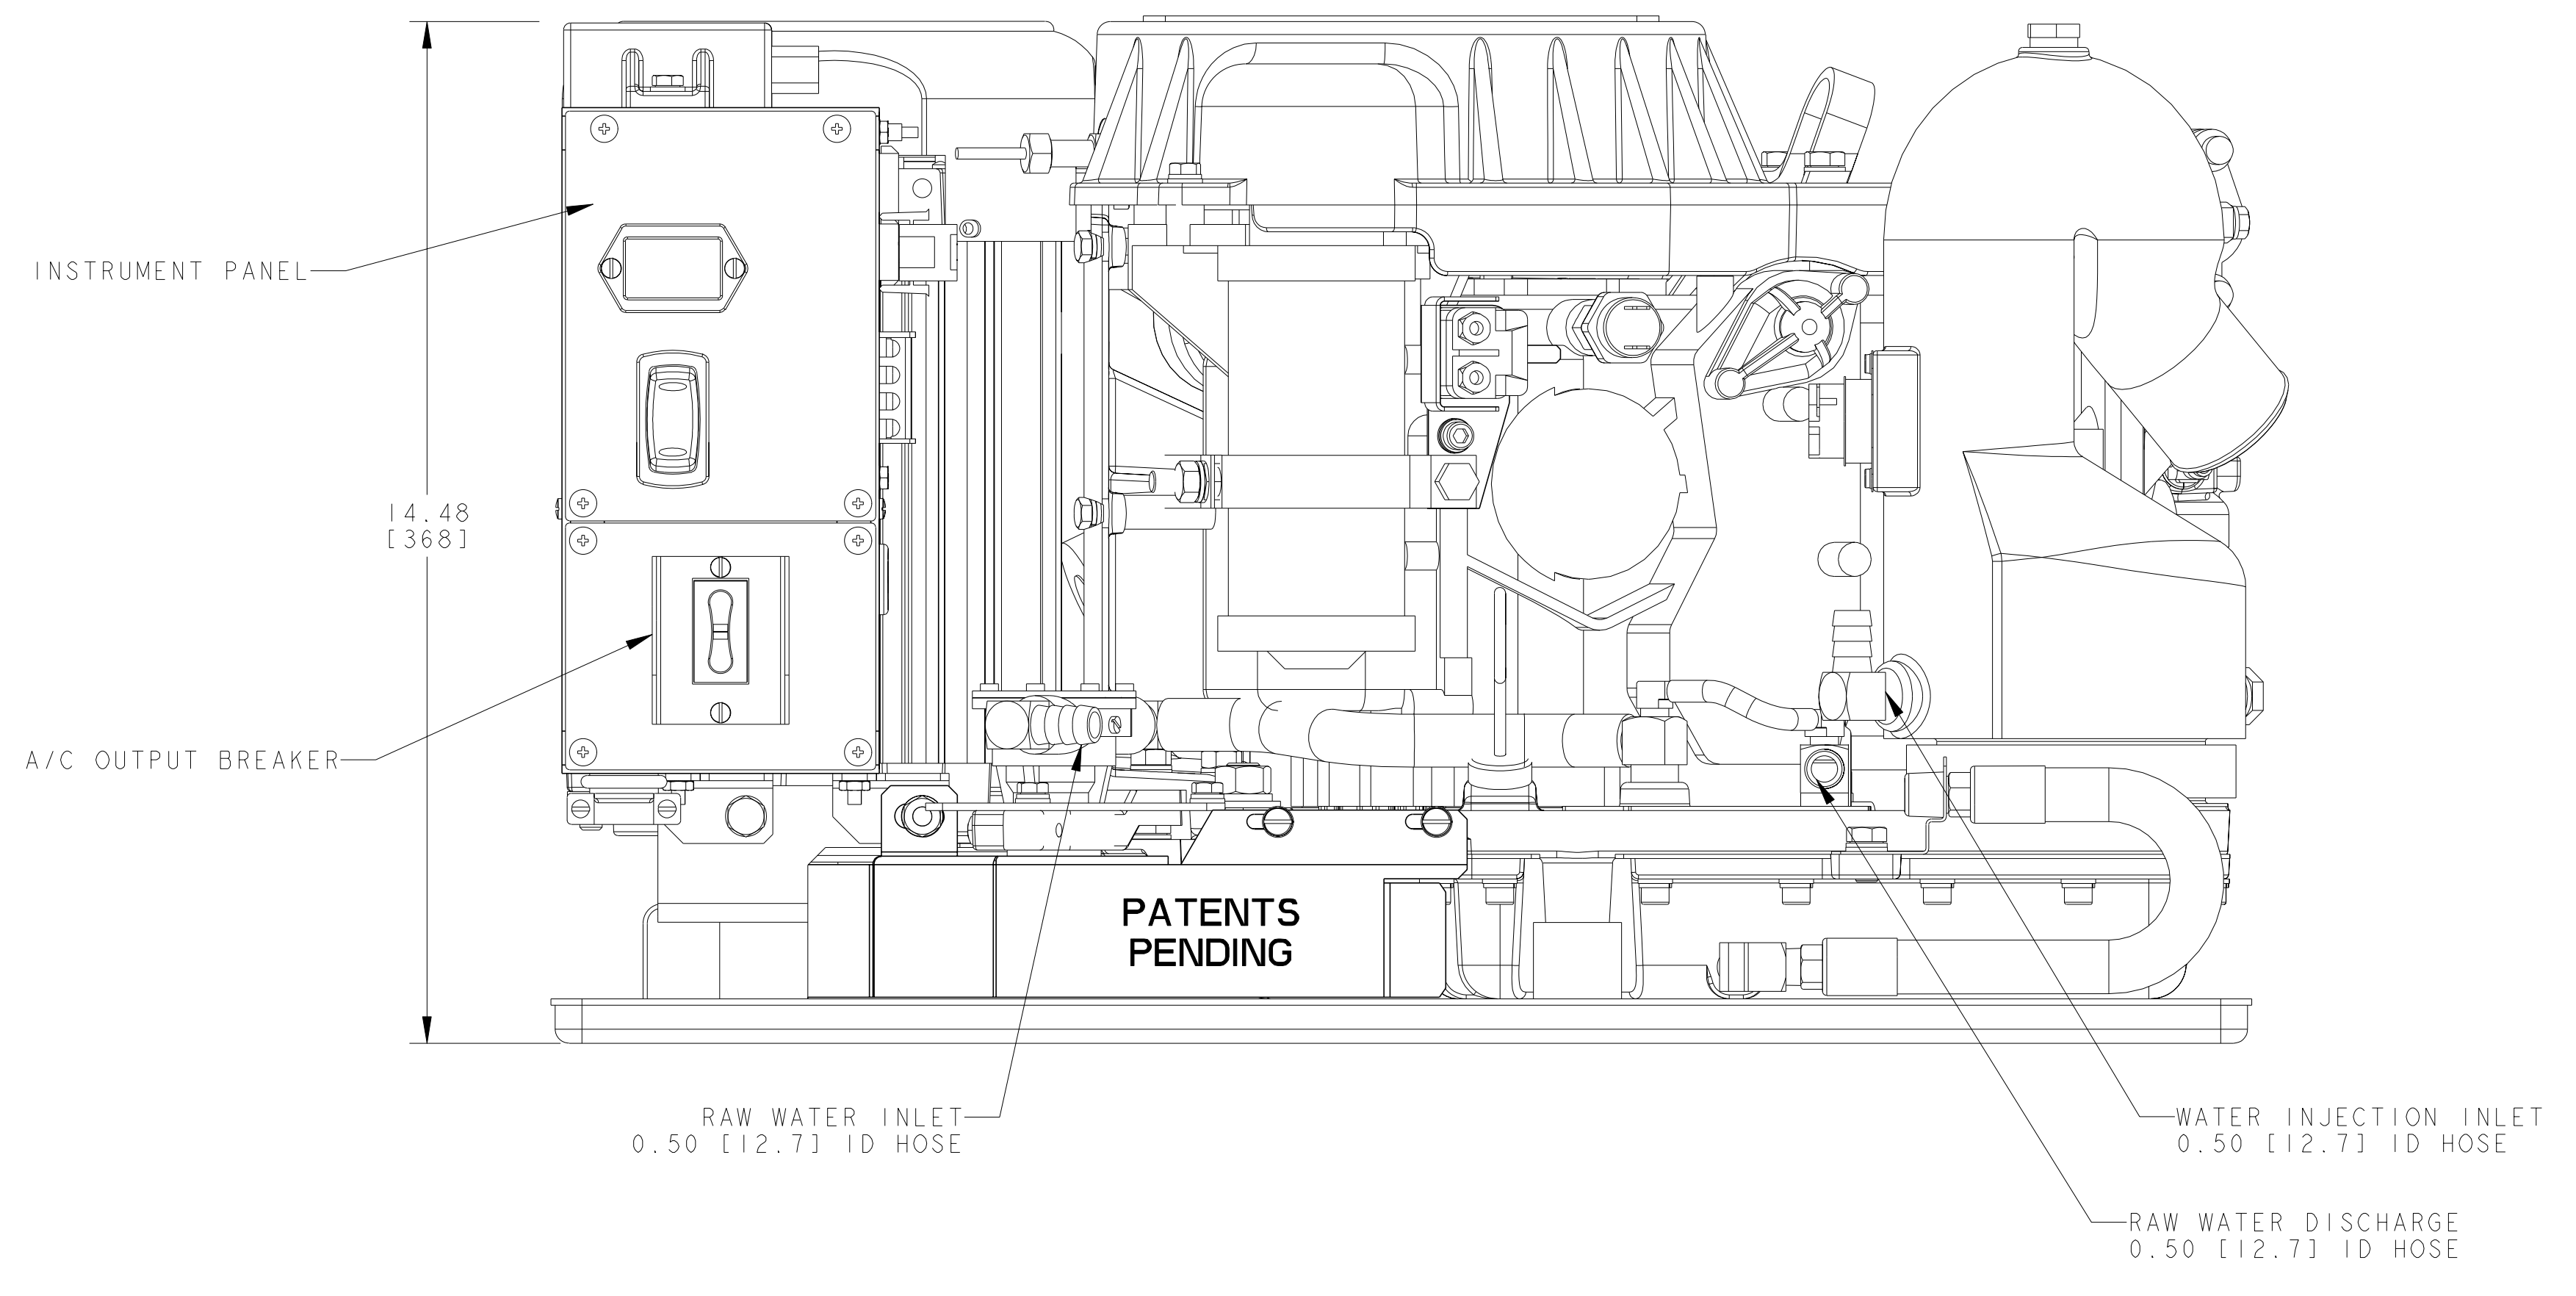

BRUSHLESS GENERATOR
3.0 KW @ 60Hz

DRIP TRAY

PATENTS PENDING

TOLERANCES (UNLESS OTHERWISE NOTED)		WESTERBEKE CORPORATION TAUNTON, MA. 02780	
INCHES	MILLIMETERS	TITLE	
.XX	.X ± 1.0	INSTALLATION DRAWING 3.0 BPMG	
.XXX	.X ± 1.5	3 KW GASOLINE MARINE GENERATOR	
CAST	.XX ± .13	DRAWN BY	DATE
FINISH	± .03	APPROVED BY	DATE
DIMENSIONS		SCALE	DRAWING NUMBER
INCHES		SCALE 0.500	E 46986
MILLIMETERS		SHT. 1 OF 1	REV.
INCHES (WHEN APPLICABLE)			