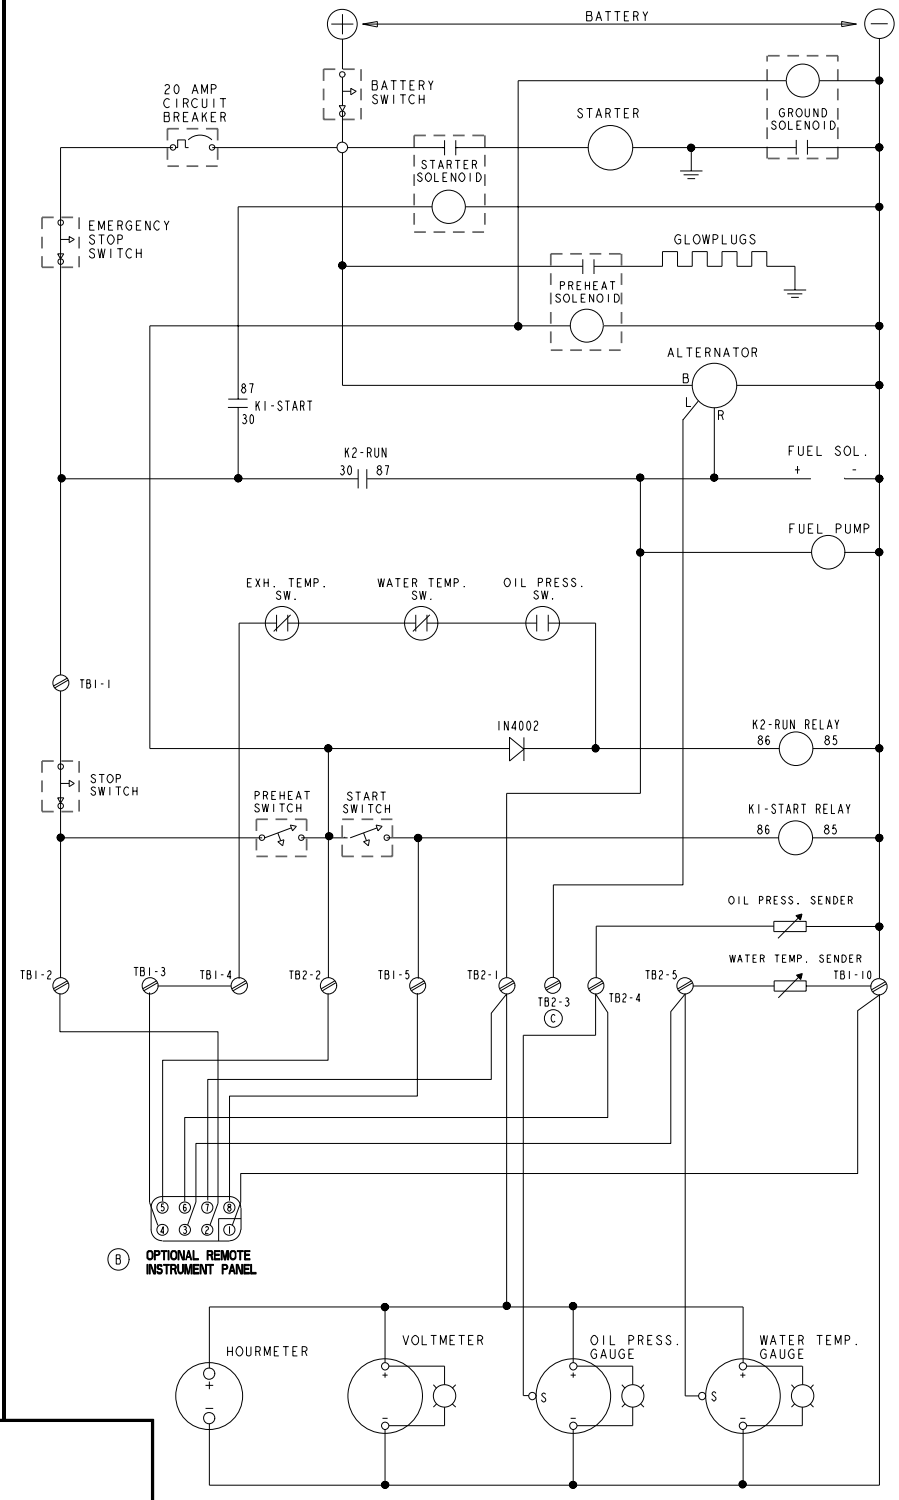

NOTES:
1. THIS DIAGRAM CAN BE USED FOR 12 OR 24 VDC SYSTEM.