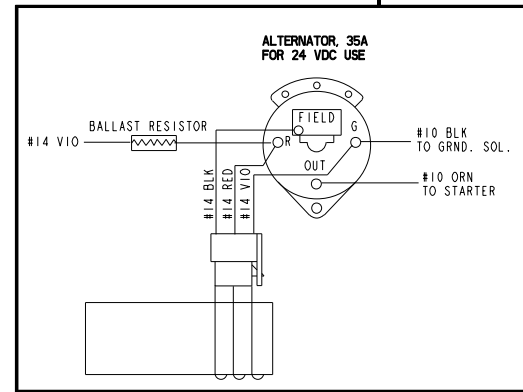

NOTES:
1. THIS DIAGRAM CAN BE USED FOR 12 OR 24 VDC SYSTEM.