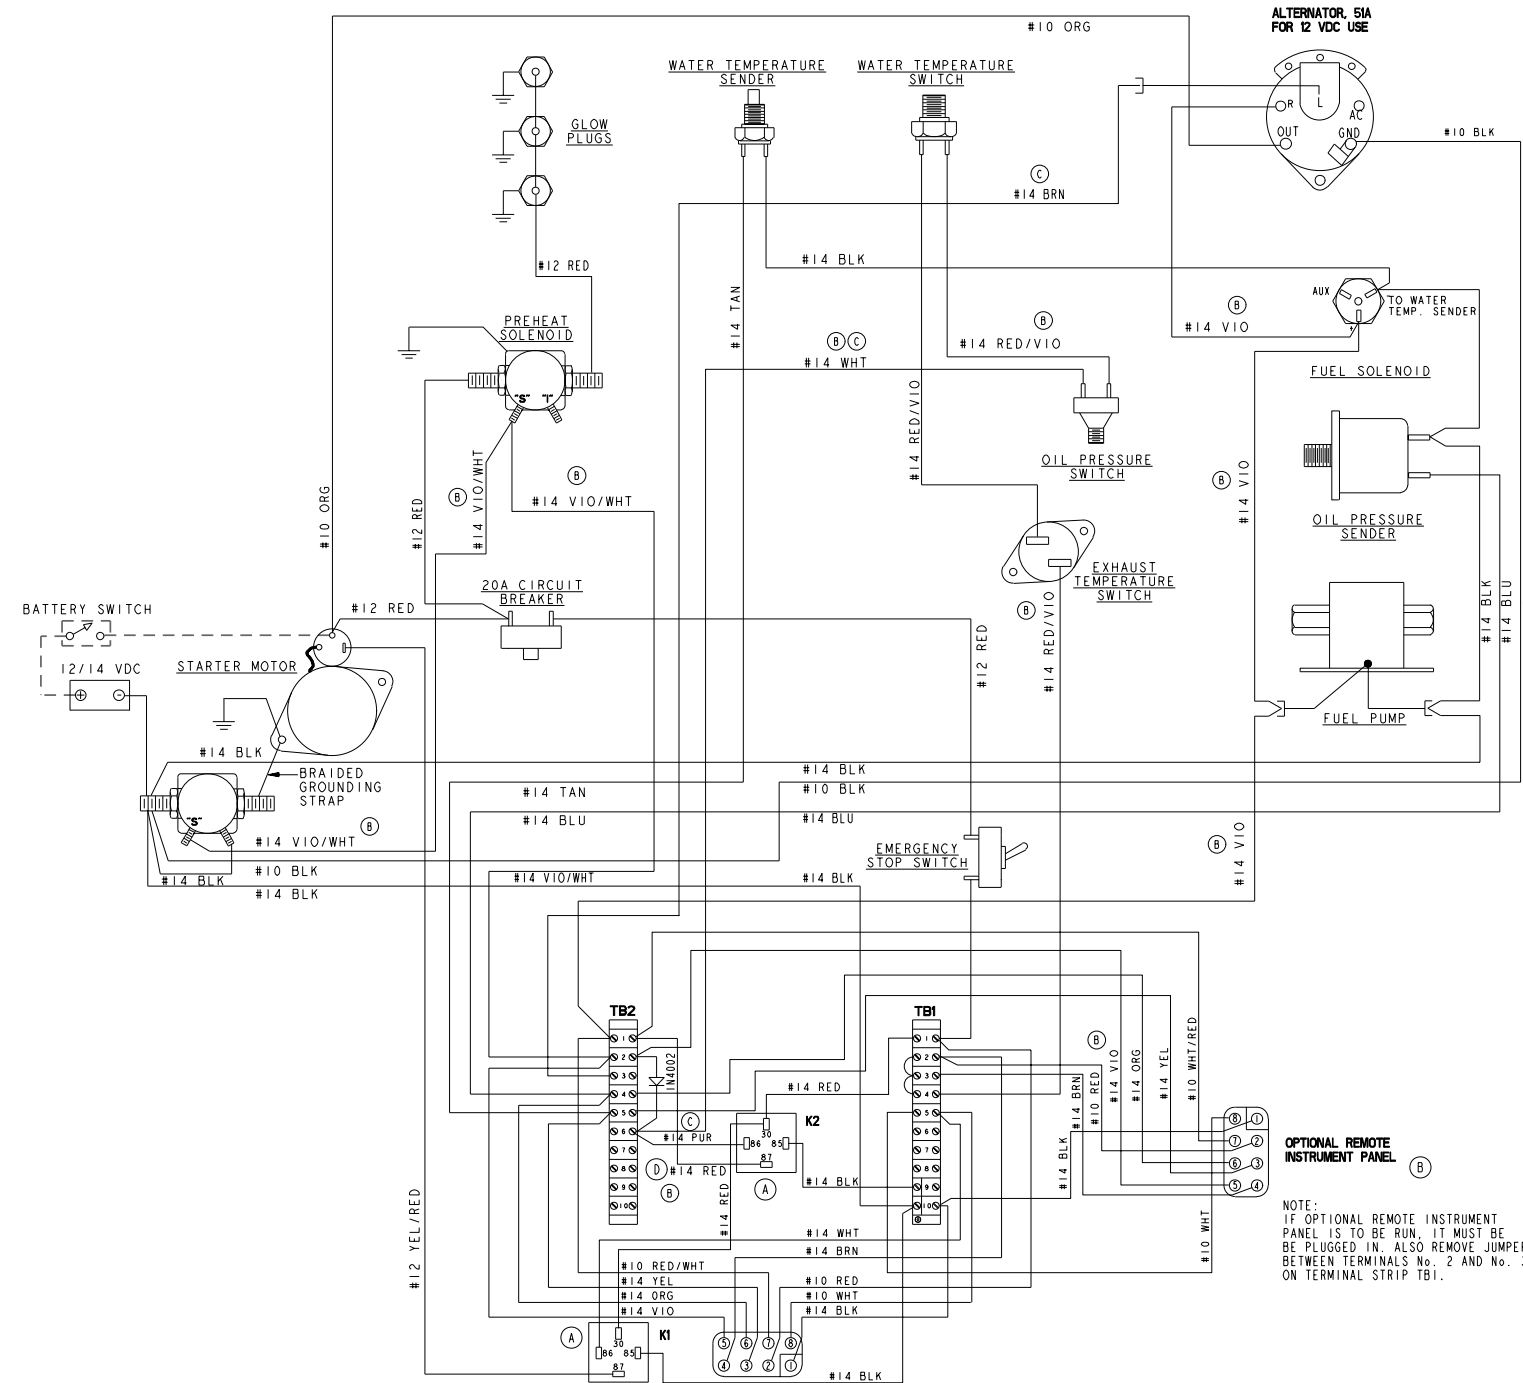

NOTE:
IF OPTIONAL REMOTE INSTRUMENT PANEL IS TO BE RUN, IT MUST BE PLUGGED IN. ALSO REMOVE JUMPER BETWEEN TERMINALS No. 2 AND No. 3 ON TERMINAL STRIP TBI.