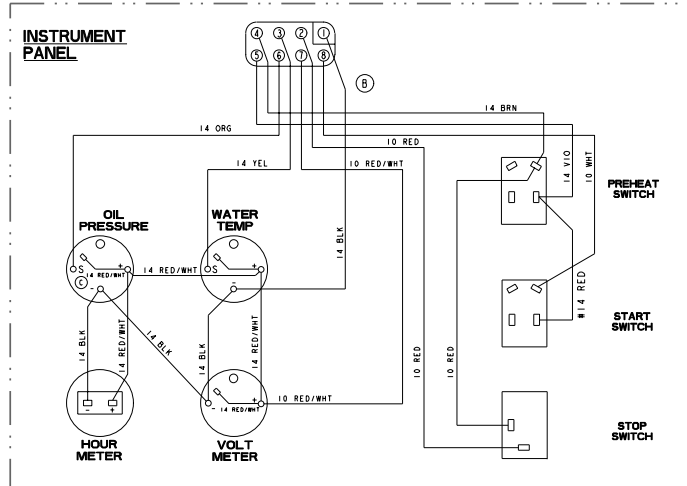

NOTES:
1. THIS DIAGRAM CAN BE USED FOR 12 OR 24 VDC SYSTEM.