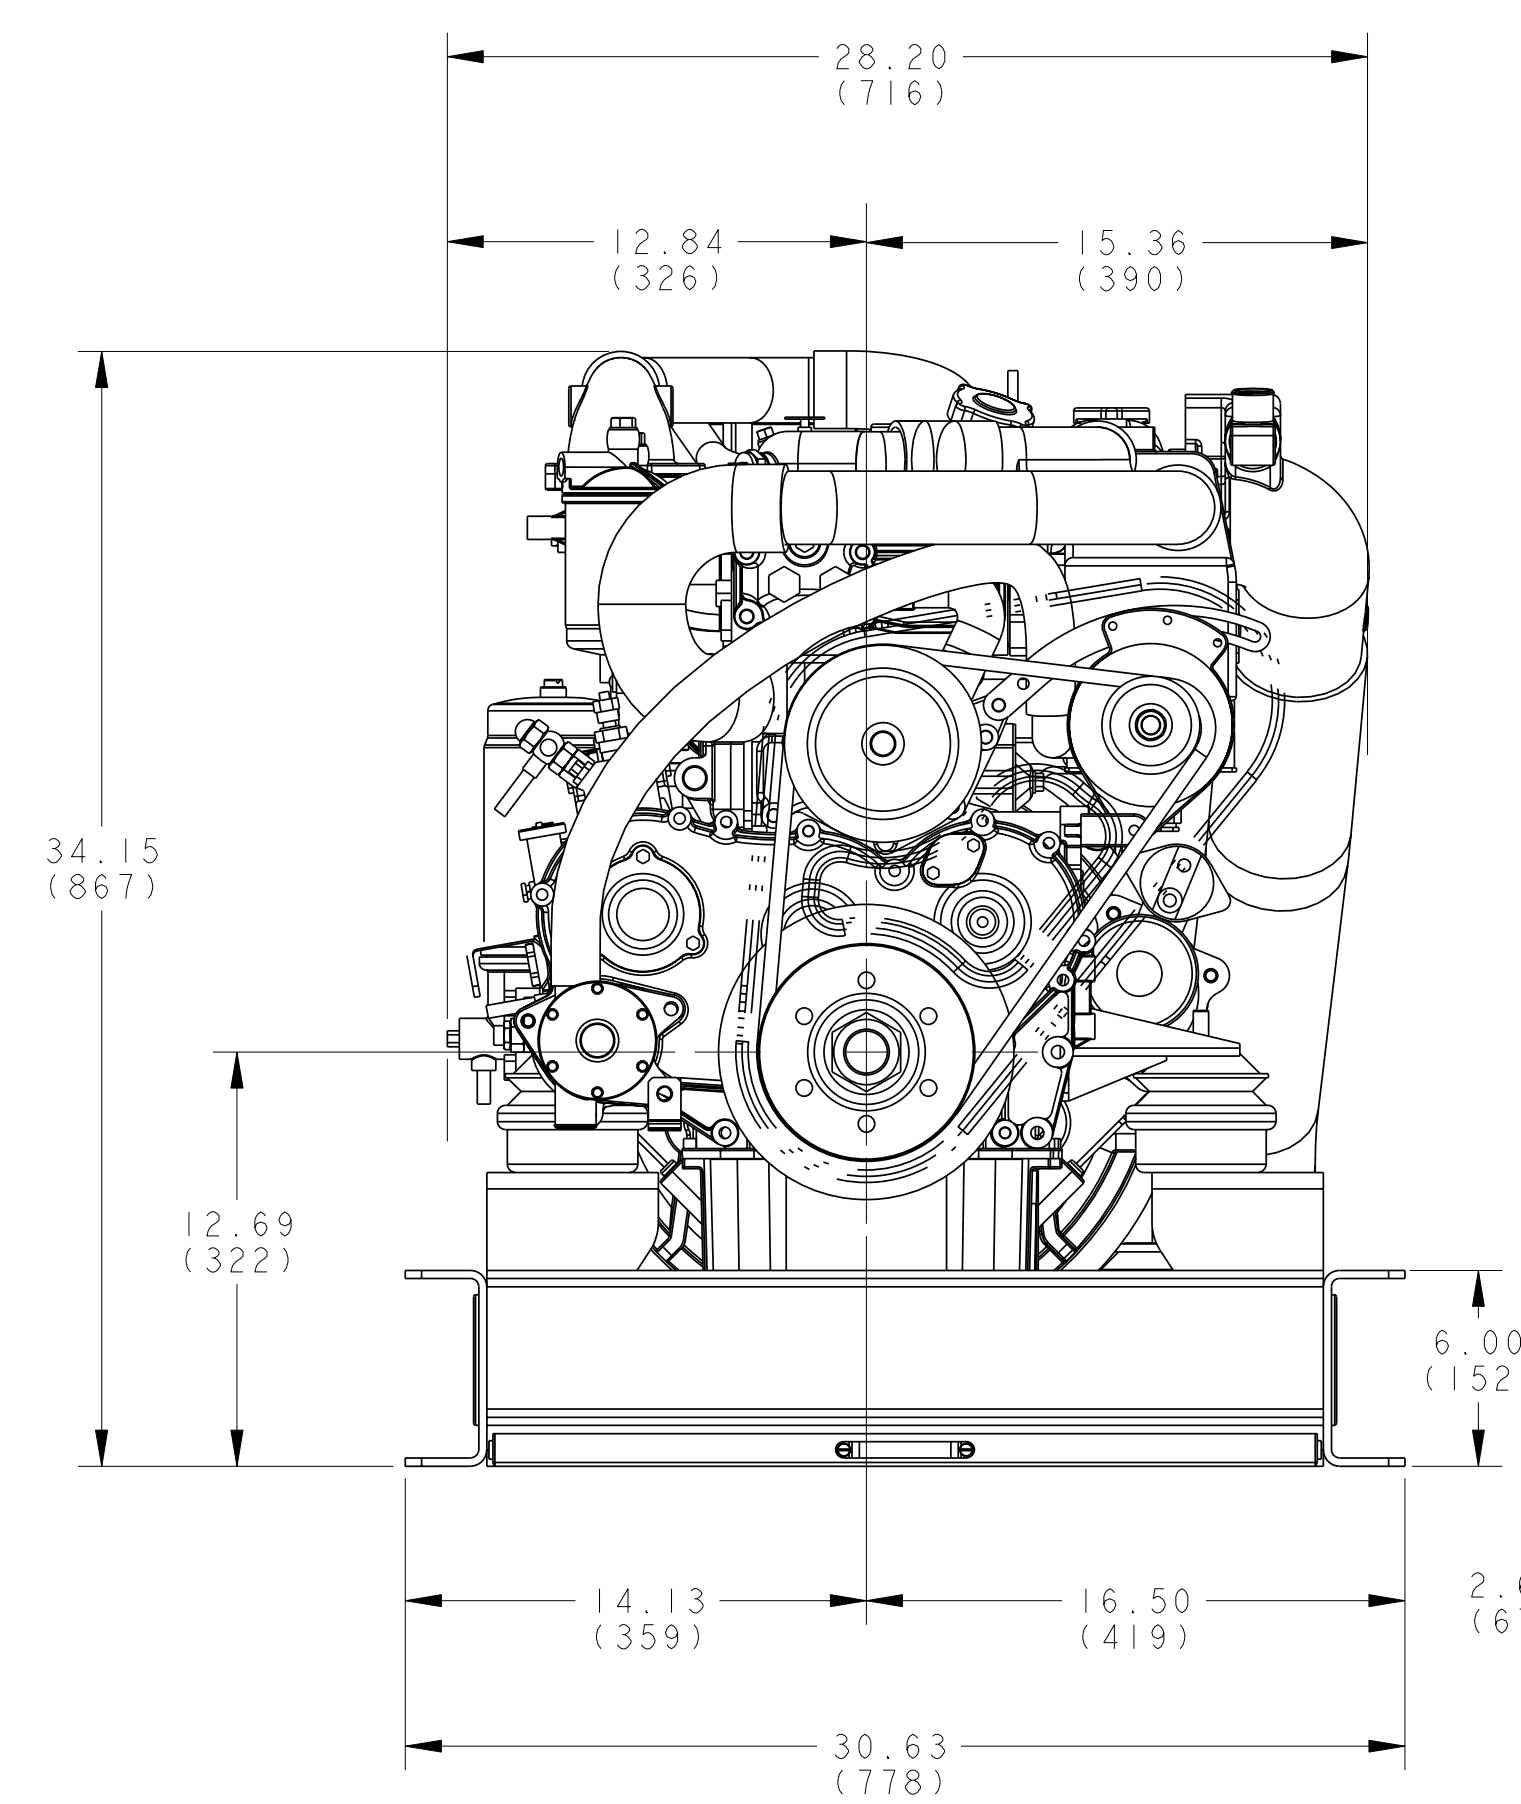

AIR FILTER

MODEL WITH 50 AMP ALTERNATOR

TOLERANCES (UNLESS OTHERWISE NOTED)		WESTERBEKE CORPORATION AVON MA. 02322			
INCHES	MILLIMETERS	TITLE			
.XX ± .02 X ±	.X ±	INSTALLATION DRAWING			
.XXX ± .005 X ±	.XX ±	60 BEDA 6112, 70-95 BEDA 6312			
CAST ± .03 X ±	.XX ±	DRAN BY	DATE	MATERIAL	
ANGLES ±			17/Feb/06		
FINISH ±		APPROVED BY			
DIMENSIONS		SCALE	SIZE	DRAWING NUMBER	REV.
INCHES		0.170	E	52578	-
MILLIMETERS					
(WHEN APPLICABLE)		SHT.	1 OF 1		