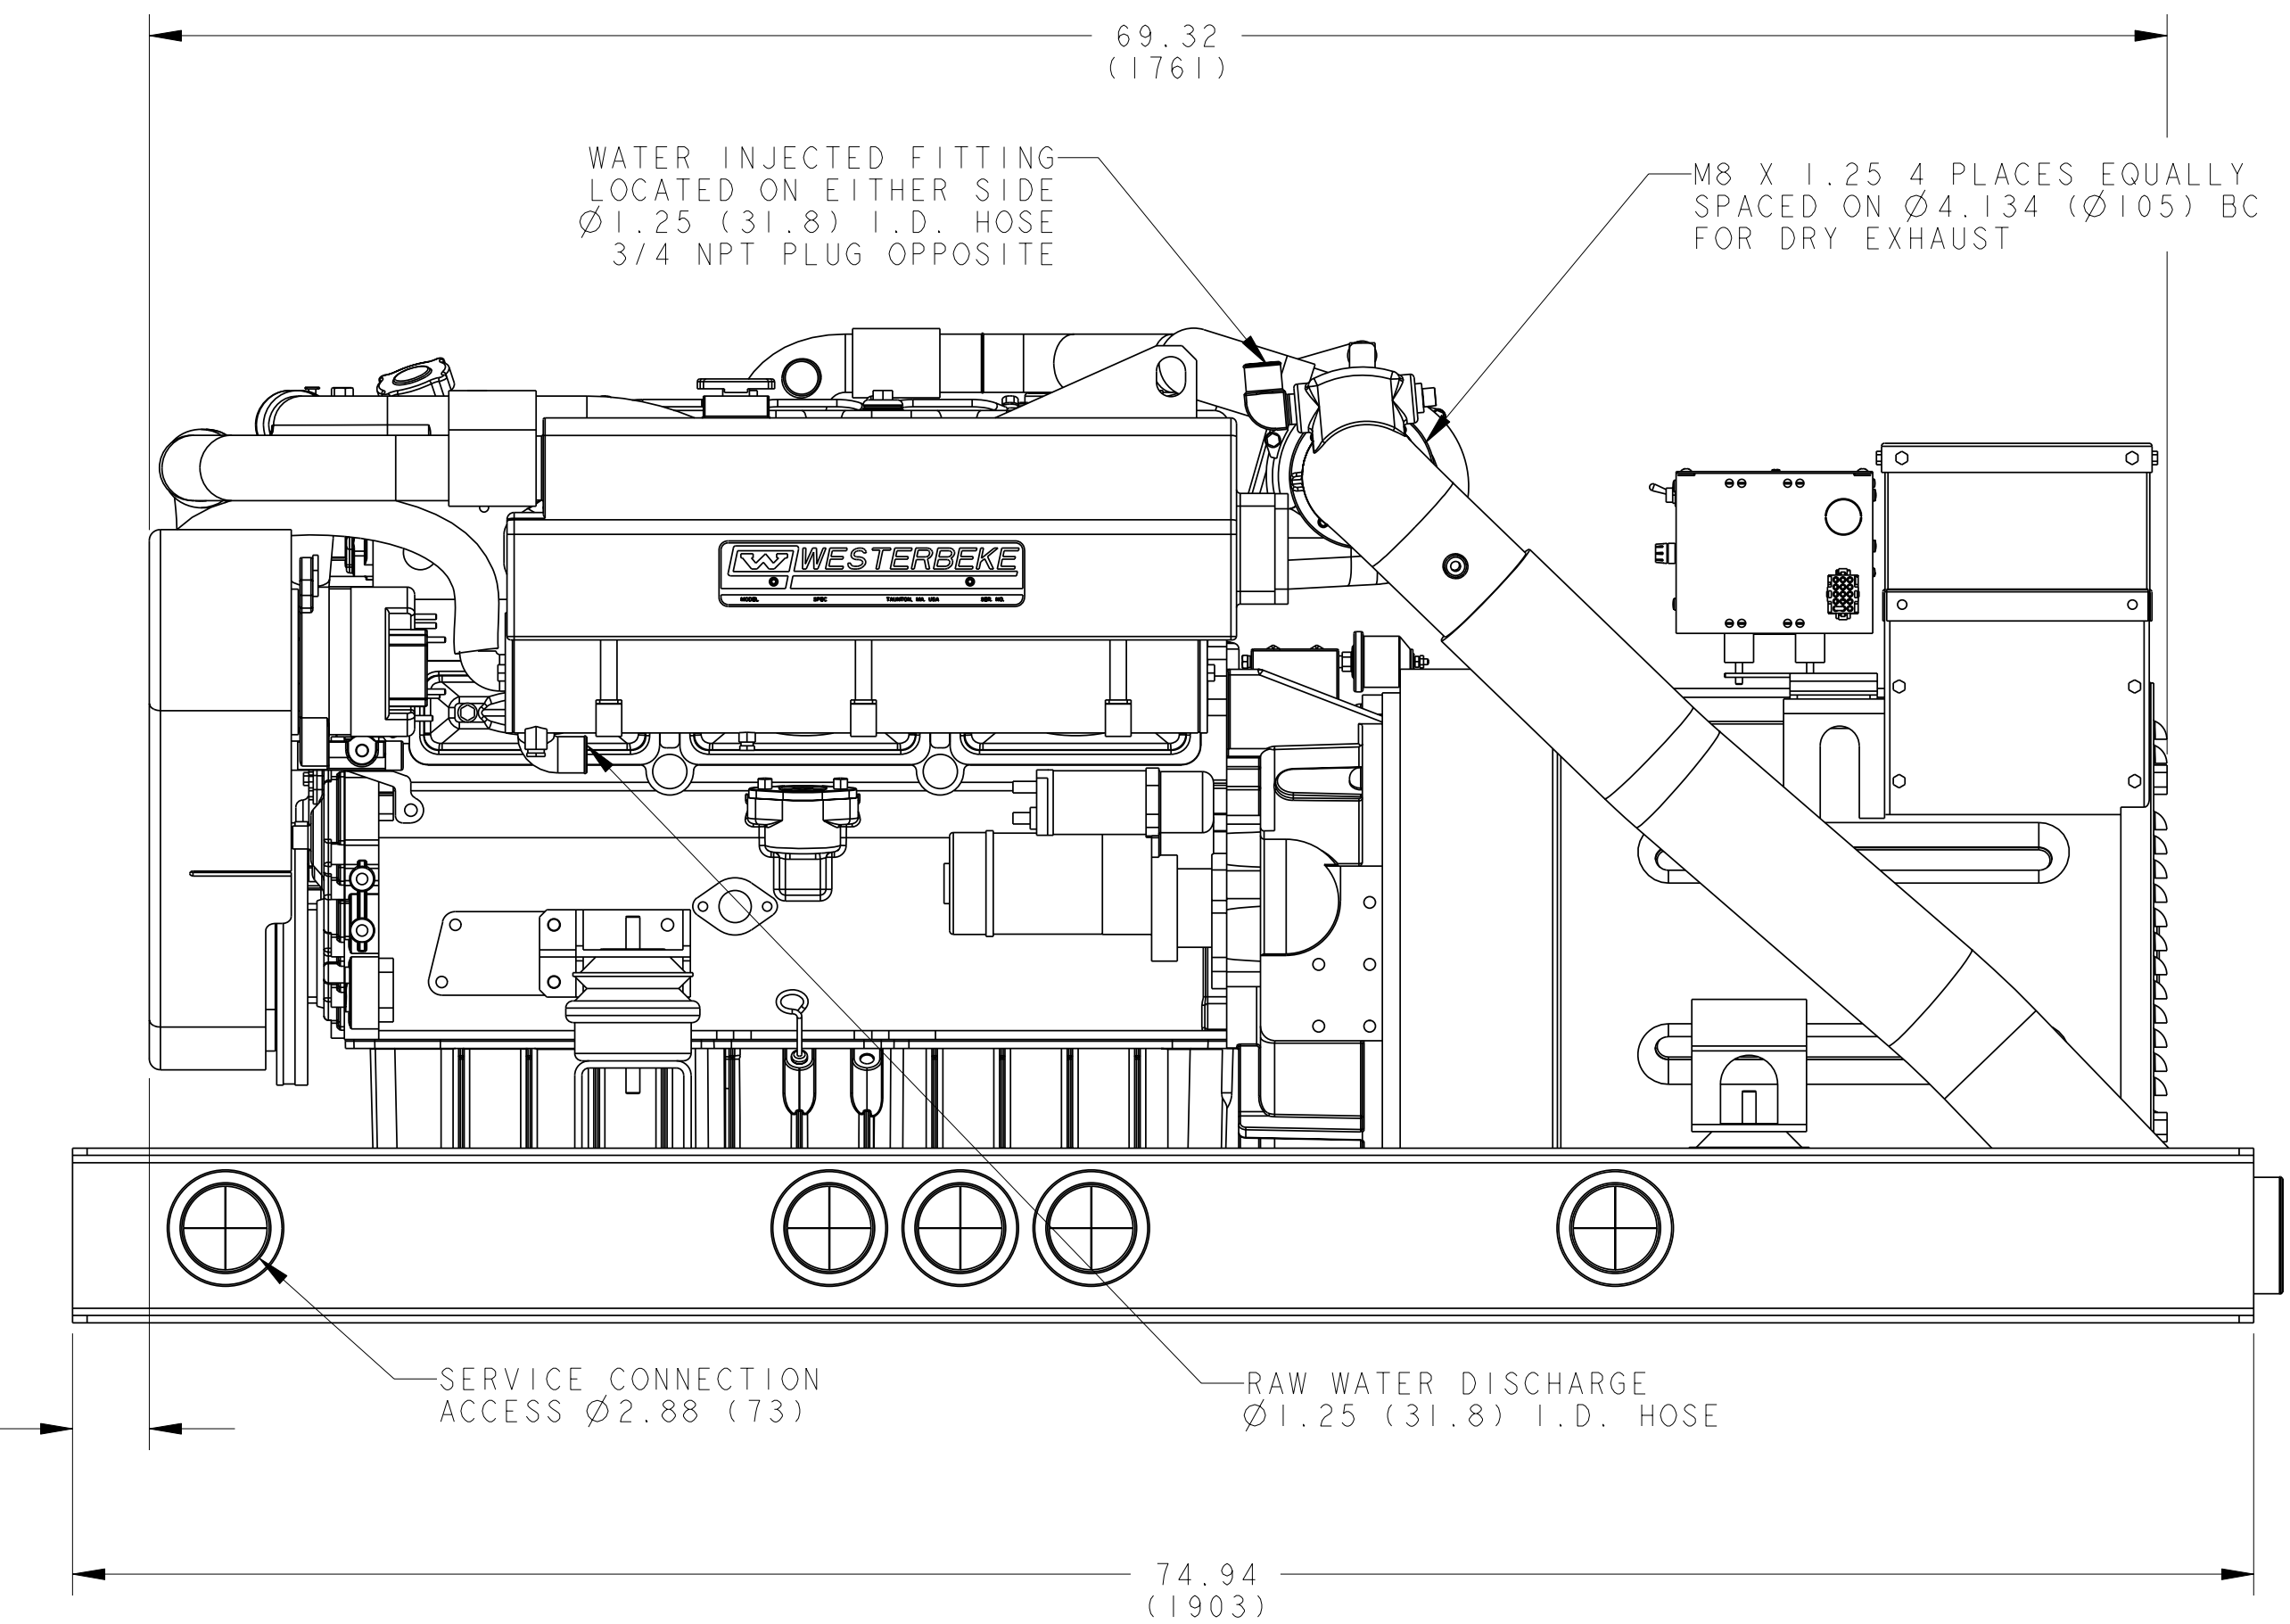

AIR FILTER

MODEL WITH 50 AMP ALTERNATOR

TOLERANCES (UNLESS OTHERWISE NOTED)		WESTERBEKE CORPORATION AVON MA. 02322			
INCHES	MILLIMETERS	TITLE			
.XX ± .02 X ±	.X ±	INSTALLATION DRAWING			
.XXX ± .005 X ±	.XX ±	60 BEDA 6112, 70-95 BEDA 6312			
CAST ± .03 X ±	.XX ±	DRAN BY	DATE	MATERIAL	
ANGLES ±			17/Feb/06		
FINISH ±		APPROVED BY			
DIMENSIONS		SCALE	SIZE	DRAWING NUMBER	REV.
INCHES		0.170	E	52578	-
MILLIMETERS					
(WHEN APPLICABLE)		SHT.	1 OF 1		