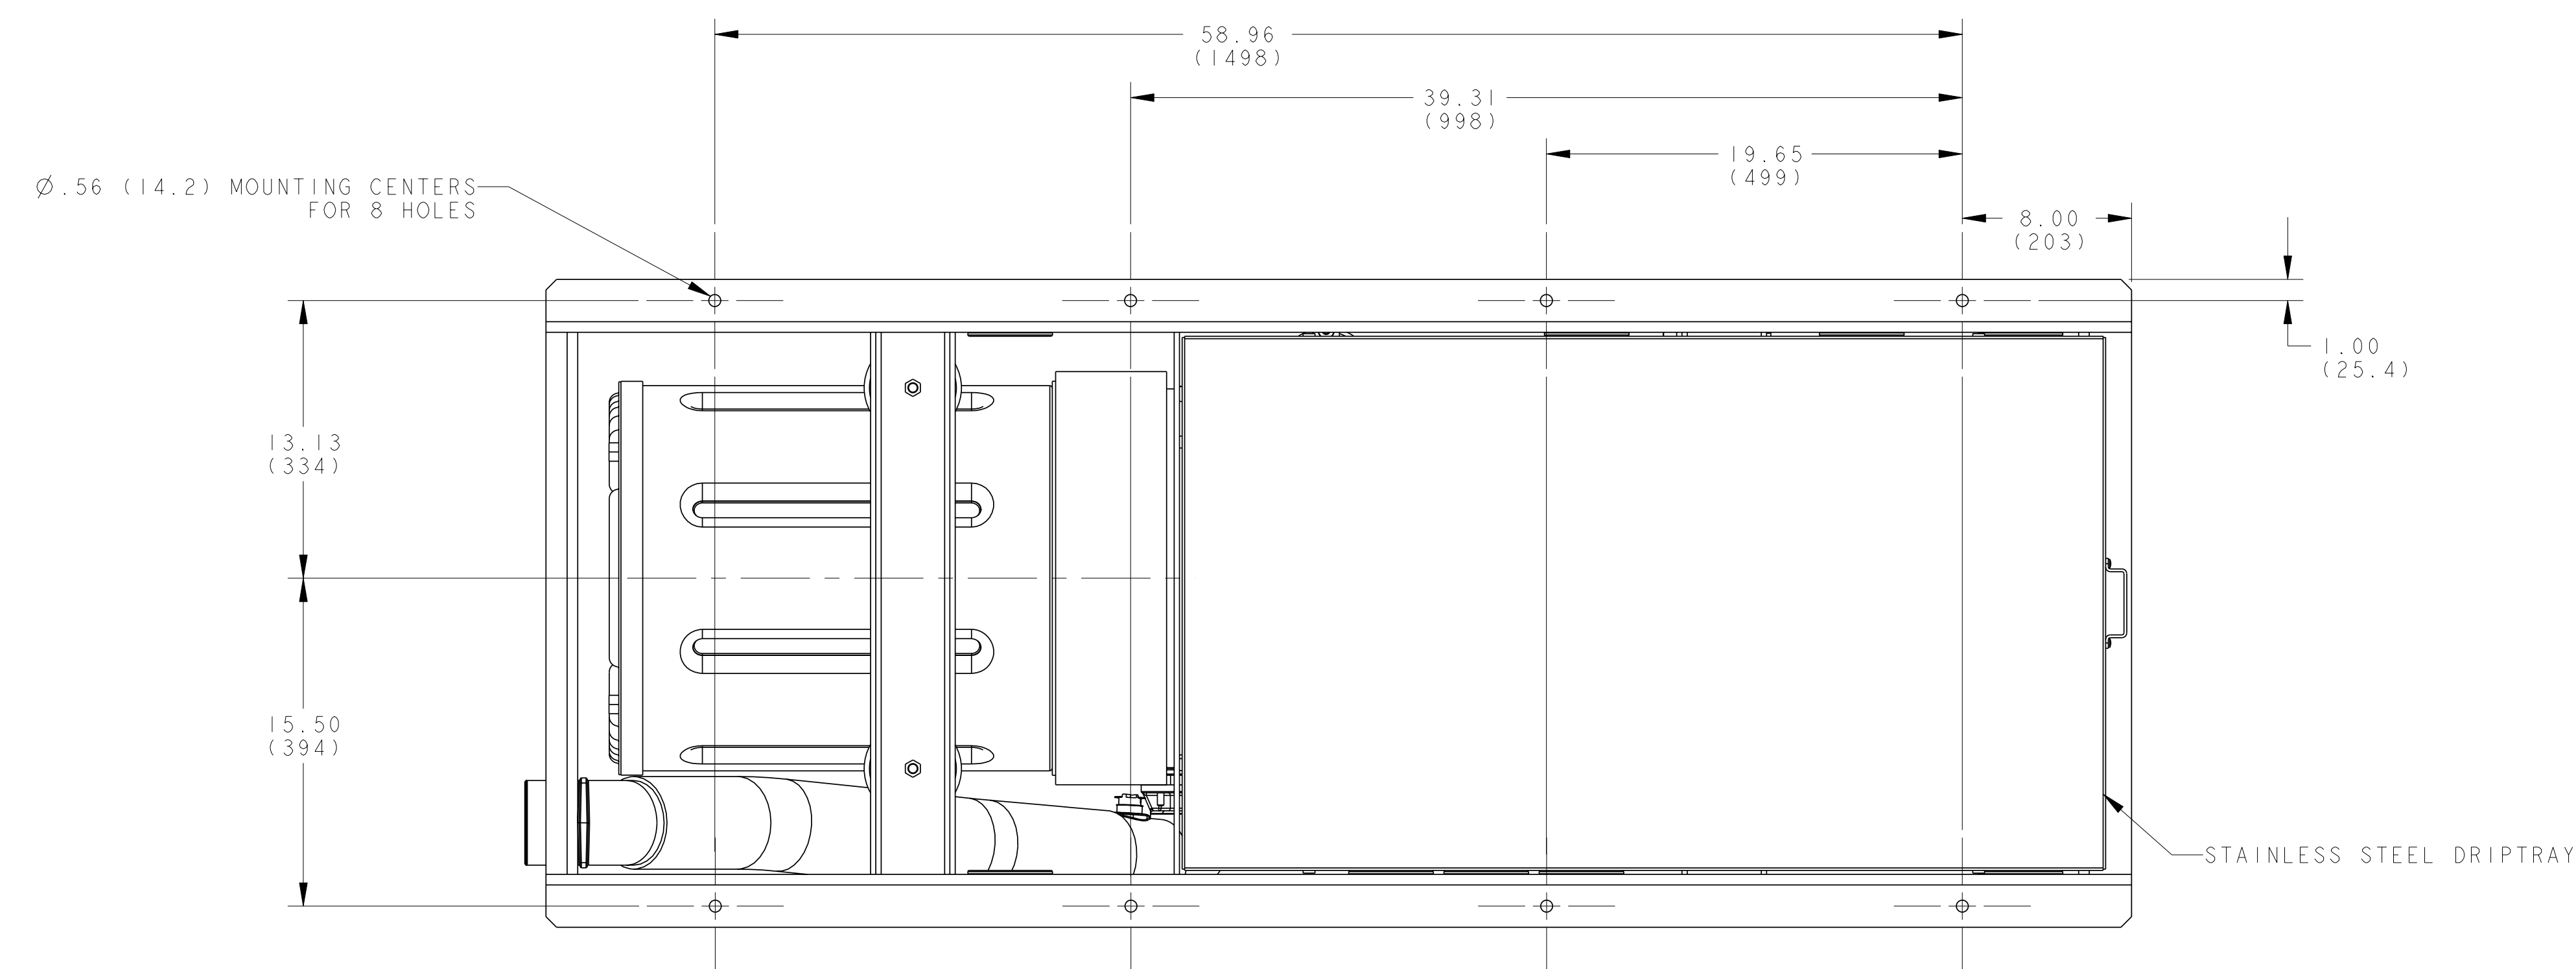

AIR FILTER

MODEL WITH 50 AMP ALTERNATOR

TOLERANCES (UNLESS OTHERWISE NOTED)		WESTERBEKE CORPORATION AVON MA. 02322			
INCHES	MILLIMETERS	TITLE			
.XX ± .02 X ±	.X ±	INSTALLATION DRAWING			
.XXX ± .005 X ±	.XX ±	60 BEDA 6112, 70-95 BEDA 6312			
CAST ± .03 X ±	.XX ±	DRAN BY	DATE	MATERIAL	
ANGLES ±			17/Feb/06		
FINISH ±		APPROVED BY			
DIMENSIONS		SCALE	SIZE	DRAWING NUMBER	REV.
INCHES		0.170	E	52578	-
MILLIMETERS					
(WHEN APPLICABLE)		SHT.	1 OF 1		