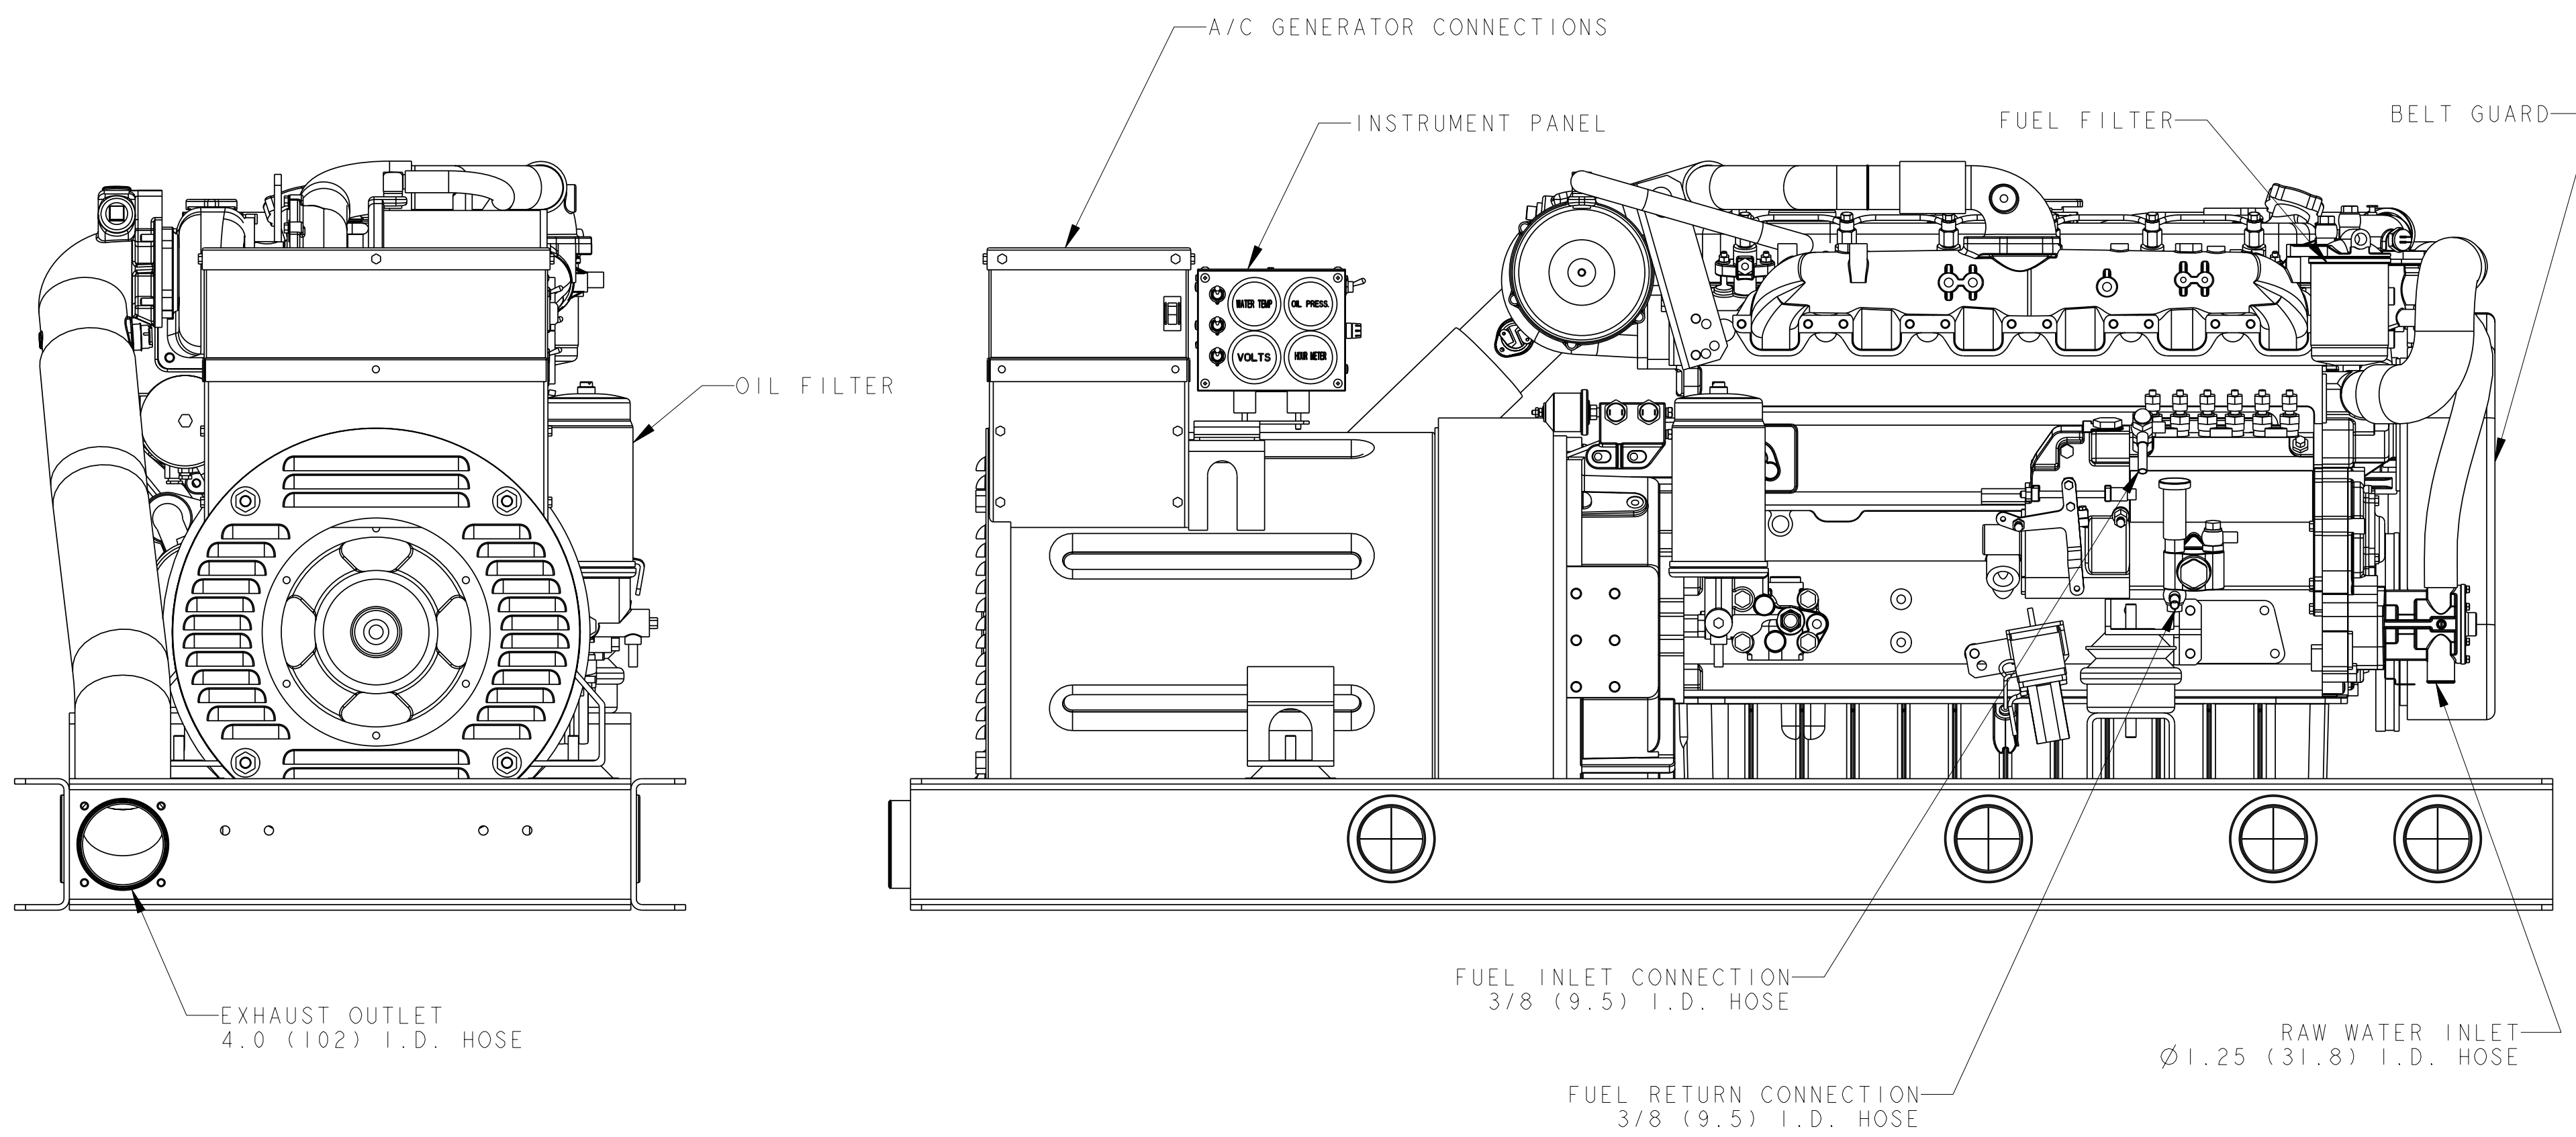

AIR FILTER

MODEL WITH 50 AMP ALTERNATOR

TOLERANCES (UNLESS OTHERWISE NOTED)		WESTERBEKE CORPORATION AVON MA. 02322			
INCHES	MILLIMETERS	TITLE			
.XX ± .02 X ±	.X ±	INSTALLATION DRAWING			
.XXX ± .005 X ±	.XX ±	60 BEDA 6112, 70-95 BEDA 6312			
CAST ± .03 X ±	.XX ±	DRAN BY	DATE	MATERIAL	
ANGLES ±			17/Feb/06		
FINISH ±		APPROVED BY			
DIMENSIONS		SCALE	SIZE	DRAWING NUMBER	REV.
INCHES		0.170	E	52578	-
MILLIMETERS					
(WHEN APPLICABLE)		SHT.	1 OF 1		