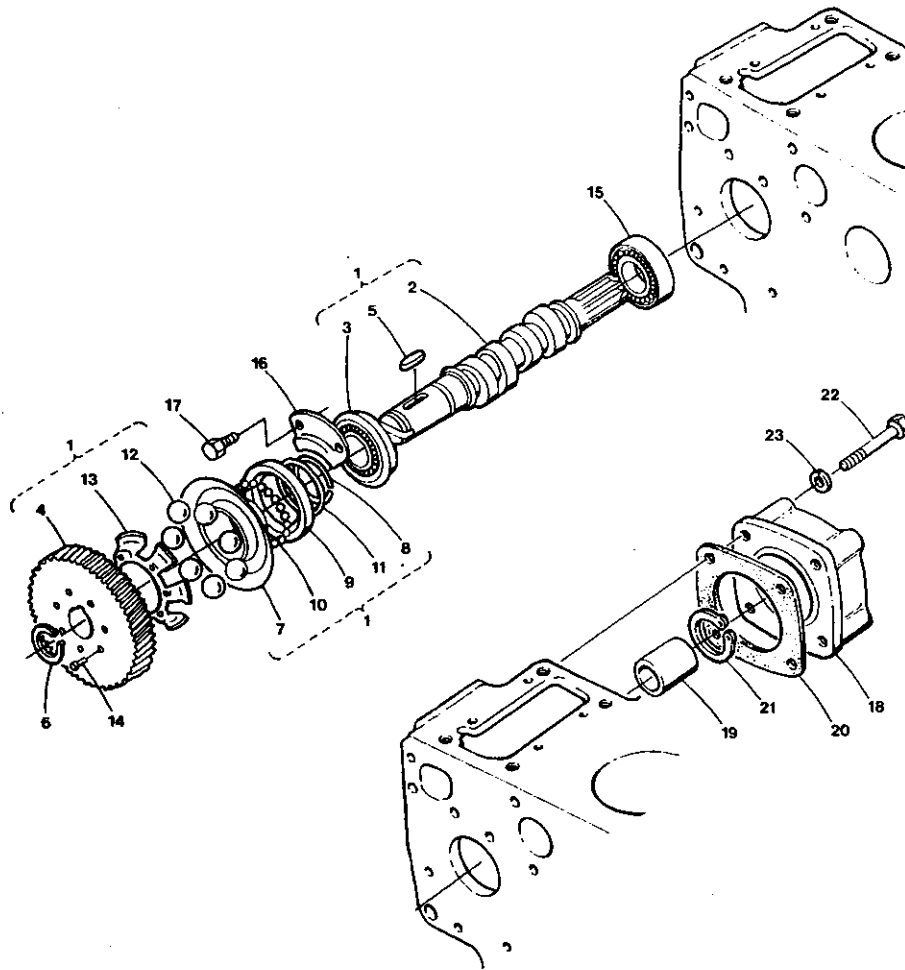

FUEL CAMSHAFT

ITEM	PART NO.	DESCRIPTION	QTY.
1		Assembly Crankshaft, Fuel	1
2		Camshaft, Fuel	1
3	299816	Bearing, Ball	1
4		Gear, Injection Pump	1
5		Key, Feather	1
6	298748	Air-Clip, External	1
7	298802	Sleeve, Governor	1
8	298803	Air-Clip, Sleeve	1
9	298804	Case, Governor Ball	1
10	298805	Ball	39
11		Air-Clip, Ball case	1
12		Ball	7
13		Guide, Governor Ball	1
14		Rivet	7
15	300021	Bearing, Ball	1
16		Stopper, Fuel Camshaft	1
17	300008	Bolt	2
18	NLA	Cover, Fuel Camshaft	1
19	NLA	Collar	1
20	300024	Gasket	1
21	NLA	Air-Clip, External	1
22	NLA	Bolt	4
23	19262	Washer, spring	4