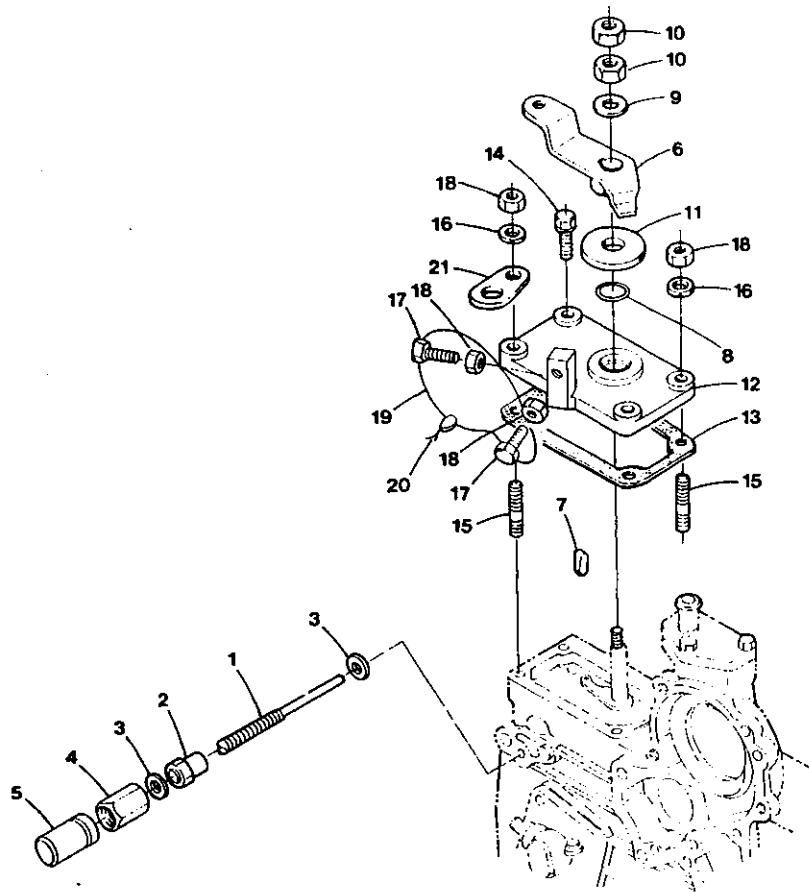

# NOZZLE HOLDER

ITEM	PART NO.	DESCRIPTION	QTY.
1	299567	Assembly Holder, Nozzle 2 (V 1501-B)	4
1A	301782	Assembly Holder, Nozzle 2 (V 1502-B)	
2	298789	Gasket	4
3	298790	Pipe, Injection 1	1
4	298791	Pipe, Injection 2	1
5	301781	Pipe, Injection 3	1
6	301782	Pipe, Injection 4	1
7	298972	Clamp, Pipe 1	3
8	298973	Clamp, Pipe 2	3
9	298794	Screw, With Washer	3
10	298795	Glow Plug	4
11	298796	Cord, Glow Plug	3
12	298784	Pipe, Fuel Overflow	3
13		Pipe, fuel Overflow 2	1
14	298797	Clip, Pipe	8
15	299831	Hose Fuel Return	1
16		Clip Hose	2
17	299828	Mounting Bracket Fuel Return	1
18	299829	Connector Fuel Return	1
19	299830	Fuel Return Assembly	1

# FUEL CAMSHAFT

ITEM	PART NO.	DESCRIPTION	QTY.
1		Assembly Crankshaft, Fuel	1
2		Camshaft, Fuel	1
3	299816	Bearing, Ball	1
4		Gear, Injection Pump	1
5		Key, Feather	1
6	298748	Air-Clip, External	1
7	298802	Sleeve, Governor	1
8	298803	Air-Clip, Sleeve	1
9	298804	Case, Governor Ball	1
10	298805	Ball	39
11		Air-Clip, Ball case	1
12		Ball	7
13		Guide, Governor Ball	1
14		Rivet	7
15	300021	Bearing, Ball	1
16		Stopper, Fuel Camshaft	1
17	300008	Bolt	2
18	NLA	Cover, Fuel Camshaft	1
19	NLA	Collar	1
20	300024	Gasket	1
21	NLA	Air-Clip, External	1
22	NLA	Bolt	4
23	19262	Washer, spring	4

# SPEED CONTROL PLATE

ITEM	PART NO.	DESCRIPTION	QTY.
1		Bolt, Adjusting	1
2		Nut	1
3		Gasket	2
4		Nut, Cap	1
5		Cap	1
6	300030	Lever, Speed Control	1
7		Key, Feather	1
8	298821	"O" Ring	1
9	300031	Washer, Plain	1
10		Nut	2
11	298822	Plate, Friction	1
12	300033	Plate, Speed Control	1
13	298824	Gasket, Control Plate	1
14	299432	Bolt	2
15	298825	Stud	2
16	299369	Washer, Spring	2
17		Stopper	2
18	298684	Nut	4
19		Wire	
20		Lead, Sealing	
21		Clamp, Pipe	