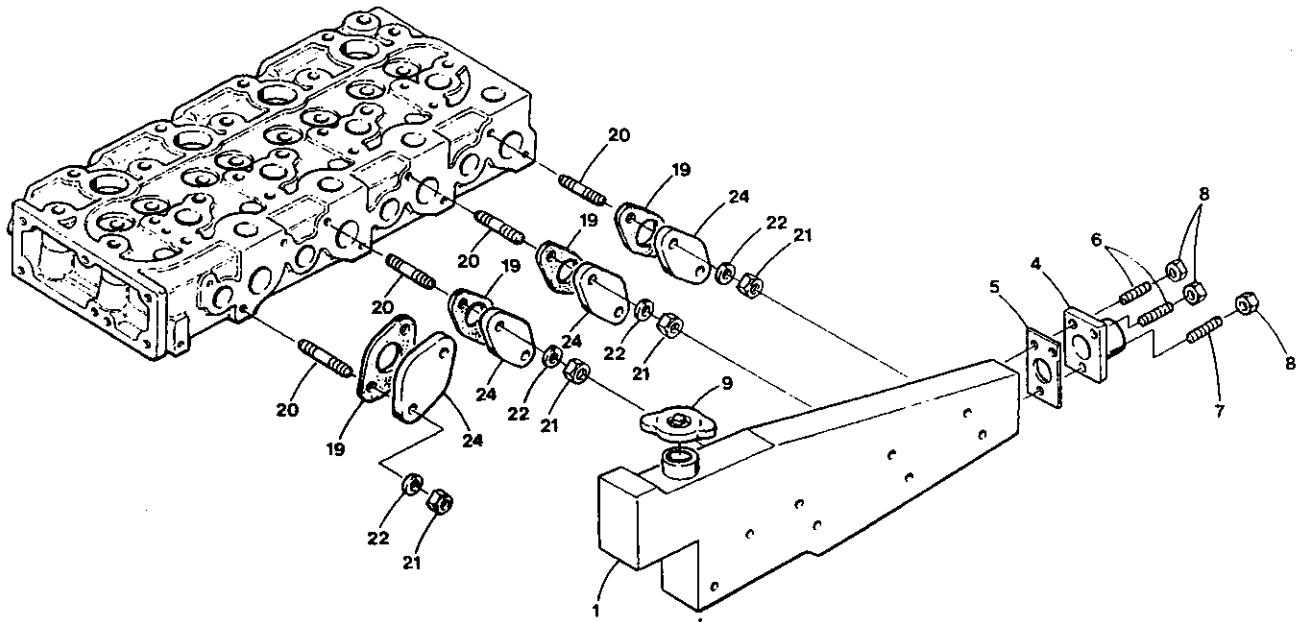

EXHAUST MANIFOLD GROUP

ITEM	PART NO.	DESCRIPTION	QTY.
1	299886	Manifold	1
2			
3			
4	299788	Exhaust Flange	1
5	298600	Gasket, Exhaust Flange	1
6	276440	Stud, Exhaust Flange Mounting	2
7	298974	Stud, Exhaust Flange Mounting	1
8	31766	Hex Nut, Exhaust Flange Mounting 3/8-24	3
9	24306	Radiator Cap, Pressurized 7 PSI	1
10	298635	Stud, Exhaust Manifold	8
11	18242	Hex Nut, Exhaust Manifold (8mm x 1.25p)	8
12			
13			
14			
15			
16			
17			
18			
19	298707	Gasket, Exhaust Manifold	4
20		Stud	8
21		Nut	8
22		Washer, Spring	8
23			
24		Cover	4