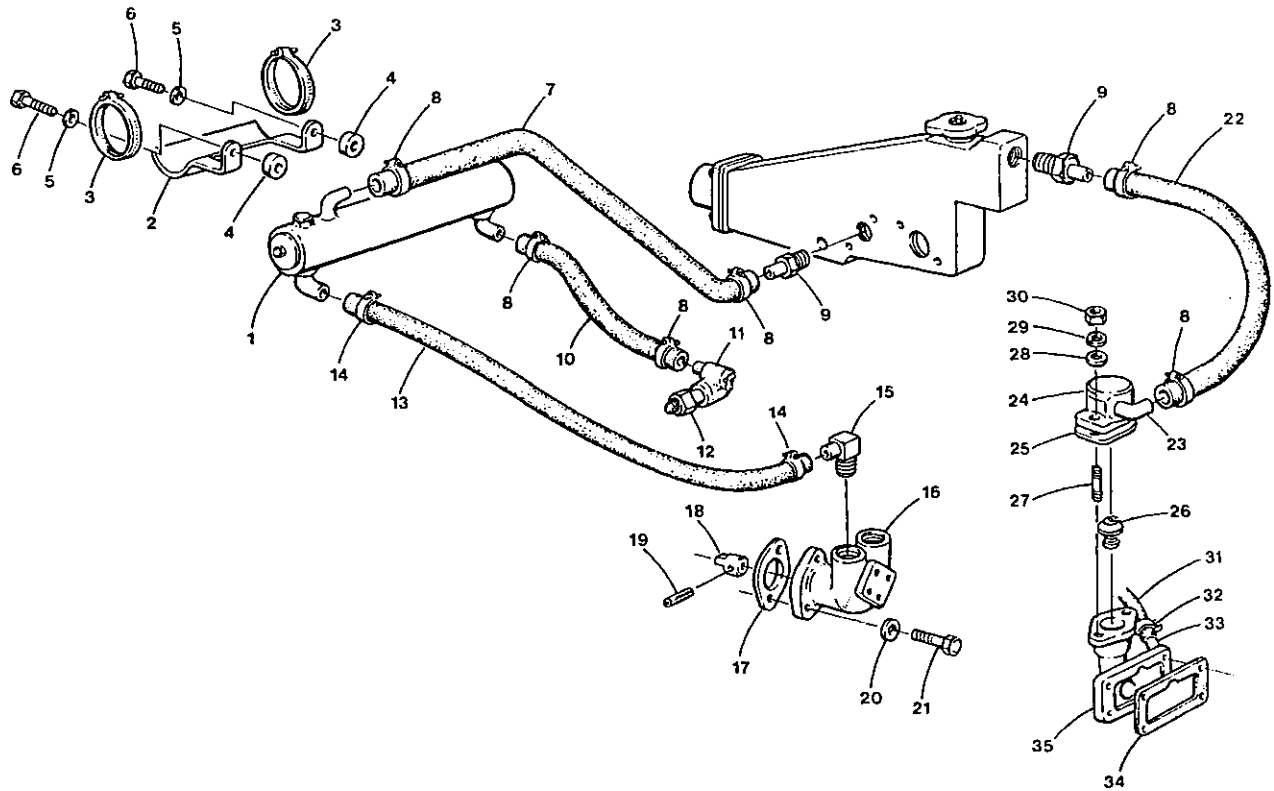

COOLING SYSTEM GROUP

ITEM	PART NO.	DESCRIPTION	QTY.
27		Stud	2
28		Washer, Plain	2
29		Washer, Lock Split	2
30		Hex, Nut	2
31	298841	Hose, Water Return	1
32	298842	Clamp, Hose	2
33	298840	Pipe, Water Return	1
34	298839	Gasket, Water Flange	1
35	300039	Flange, Water	1
36	299066	Temperature Sender	1
37	13970	1/4 NPT Pet-Cock