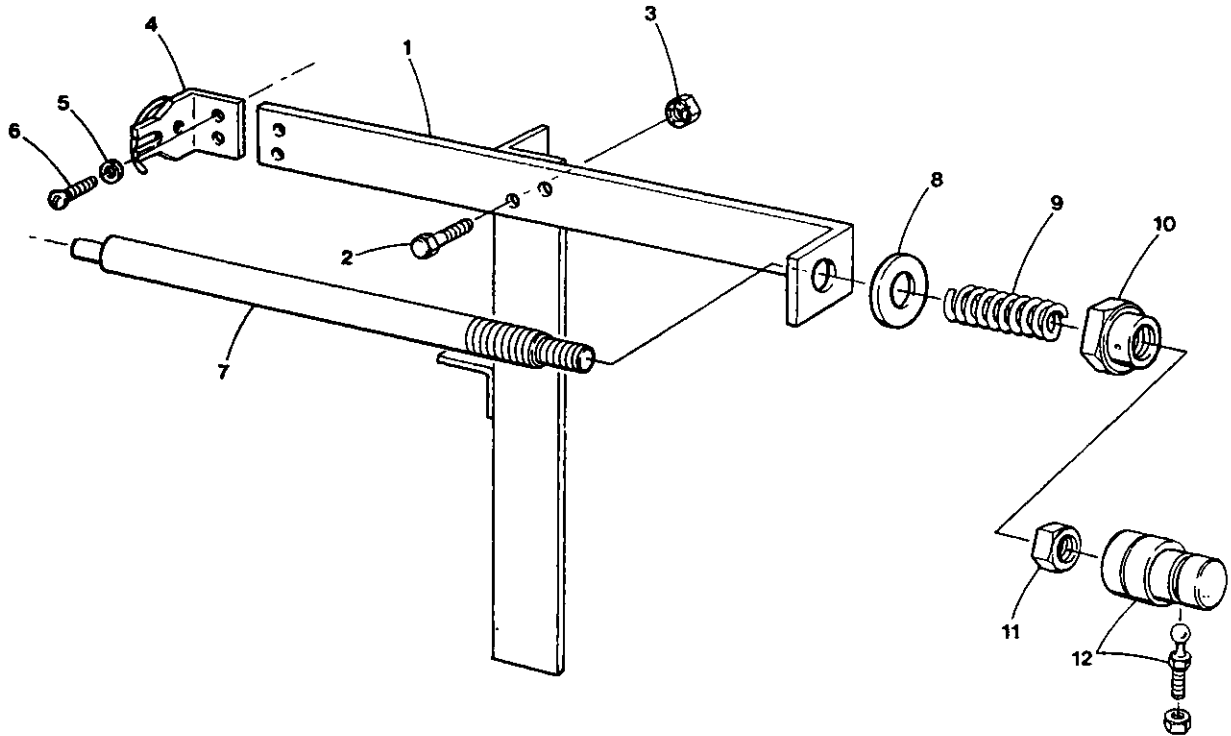

THROTTLE LINKAGE CONTROL GROUP

ITEM	PART NO.	DESCRIPTION	QTY.
1	298637	Bracket-Throttle Cable Mtg.	1
2	231035	Hex Hd. Cap Screw (1/4-20 x 3/4" Lg)	2
3	230257	Lock Nut-flexlock (1/4-20)	2
4	298630	Cable Hook Clip	1
5	31849	Lock Washer, Split (#10)	2
6	31872	Round Head Machine Screw (#10-32 x 1/2	2
7	300322	Stud - Throttle Control Linkage	1
8	31759	Flat Washer SAE 5/16	1
9	298886	Spring, Throttle Stop	1
10	298610	Lock Nut, Flexlock (5/16 x 24)	1
11	31847	Hex, Nut (#10-32)	1
12	299767	Ball Joint, Throttle Linkage	1