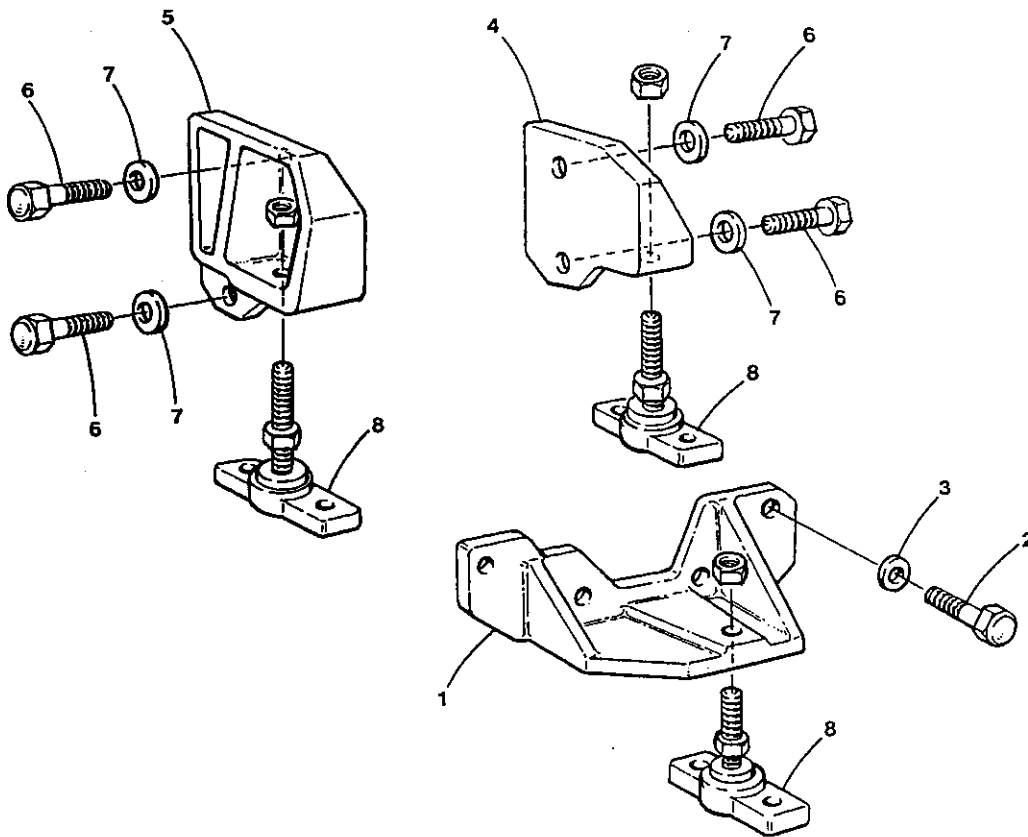

ENGINE MOUNT GROUP

ITEM	PART NO.	DESCRIPTION	QTY.
1	301367	Mounting Bracket - Front	1
2	31228	Hex Hd. Cap Screw (10mm x 30mm Lg)	4
3	19262	Lockwasher - Split (10mm Screw)	4
4	298517	Mounting Bracket - Rear L.H.	1
5	298519	Mounting Bracket - Rear R.H.	1
6	298464	Hex Hd. Cap Screw (14mm x 35mm Lg)	4
7	31797	Lockwasher - Split (14mm Screw)	4
8		Flexible Mount	4-Mar
9		4 Pt. Mount - Use New Mt.	
		Note: When using the four point mount option, mounting bracket (Item 1) must be part no. 299706 and one extra 289232 mount is required.	
	300514	Flex Mount (Softer) Opt.	4-Mar
	301103	3-4 Point Mount	
	301442	1 Piece 10mm x 1.25 x 70m Bolt	1
		1 Piece 12mm x 1.25 x 70m Bolt	1