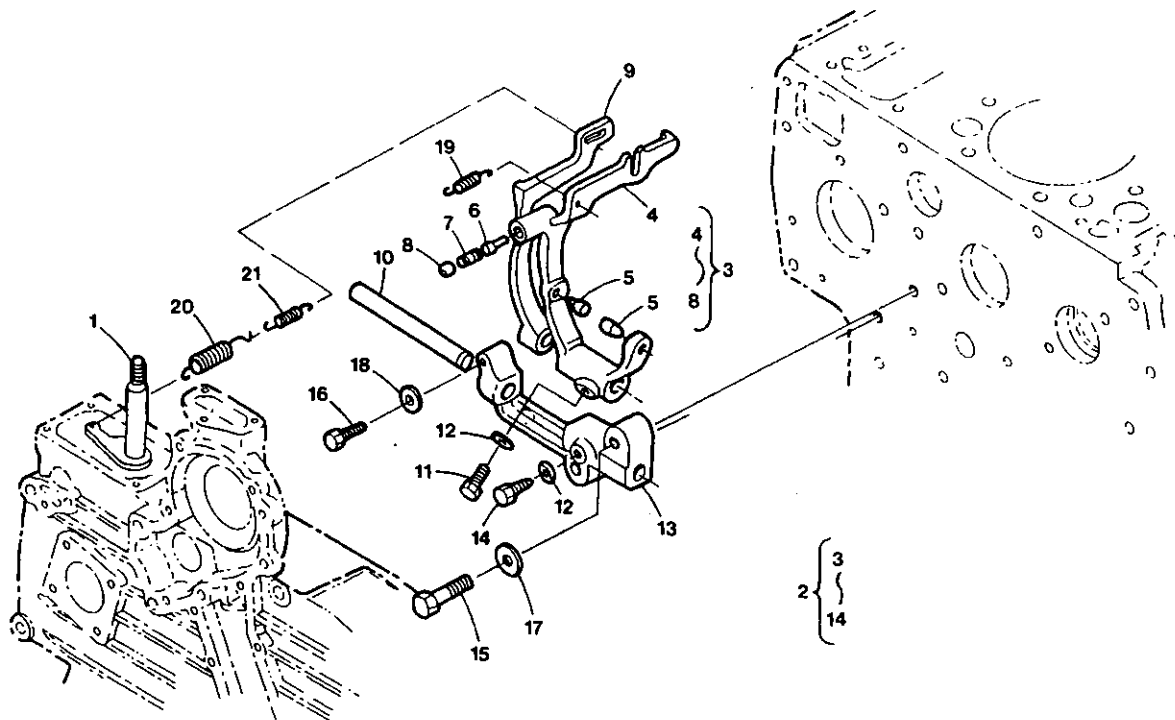

GOVERNOR

ITEM	PART NO.	DESCRIPTION	QTY.
1		Assembly Lever, Governor	1
2		Assembly Lever, Fork	1
3		Assembly Lever, Fork 1	1
4		Lever, Fork 1	1
5		Pin, Fork Lever 1	2
6		Pin	1
7		Spring	1
8		Screw, Set	1
9		Lever, Fork 2	1
10	298832	Shaft, Fork Lever	1
11		Bolt, Lever Shaft	1
12	299369	Washer, Spring	2
13	298834	Holder, Fork Lever	1
14	298835	Bolt	1
15		Bolt	2
16	299432	Bolt	1
17	31787	Washer, Plain	2
18		Washer, Plain	1
19		Spring, Start	1
20	300028	Spring, Governor 1	1
21	300029	Spring, Governor 2	1