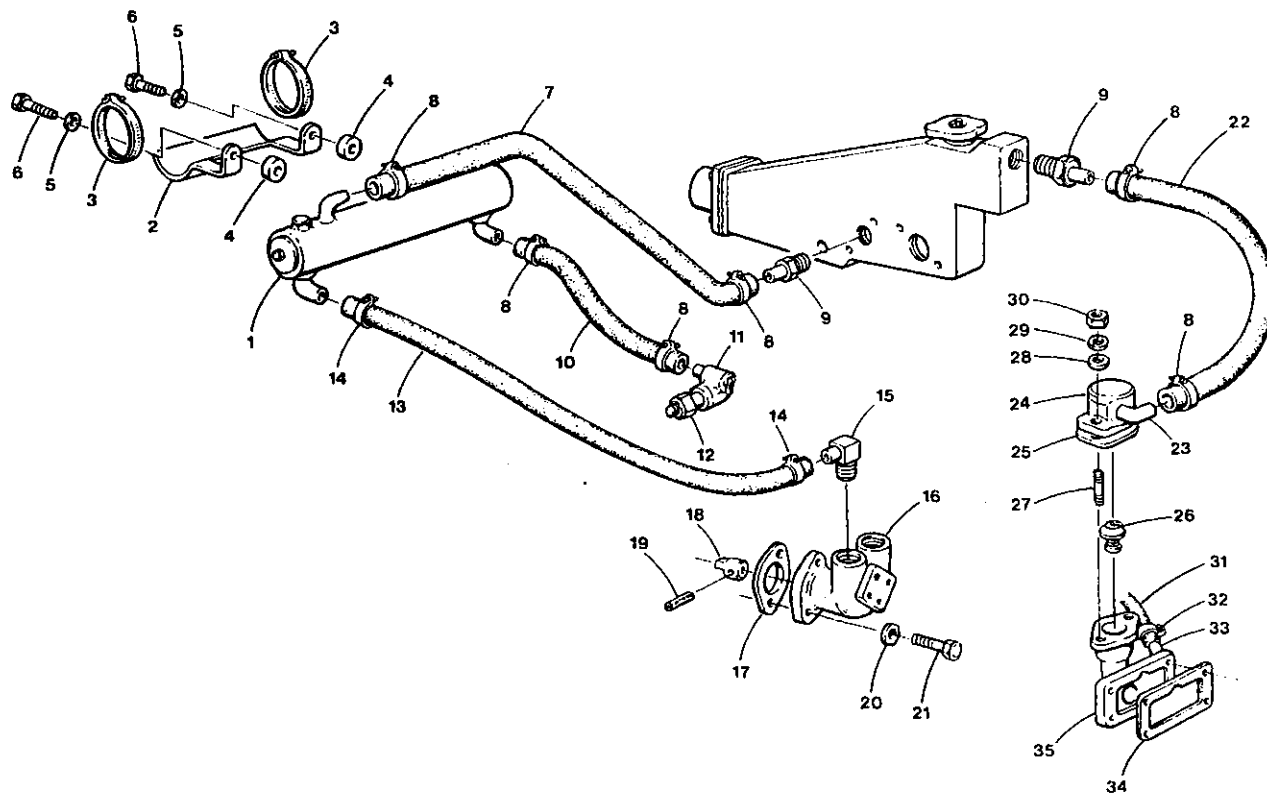

COOLING SYSTEM GROUP

ITEM	PART NO.	DESCRIPTION	QTY.
1	299818	Heat Exchanger 3"x17" Long	1
2	301683	Support Bracket	1
3	298837	Camp, Heat Exchanger	2
4	299853	Spacer	2
5	19262	Washer, Lock Split (10mm Screw)	2
6	301442	Hex Hd Cap Screw (10mm x 1.25 x 55mm)	2
7	299079	Wire Flex Hose 7/8 ID x 10-3/4 Lg	1
8	11386	Hose Clamp for 7/8 Hose	6
9	286075	Hose Connector - 3/4 MPT to 7/8 ID Hose	2
10	299826	Hose 7/8 ID x 26" Lg	1
11		Drain Cock 1/8"	1
12		Hose and Drain Adapter	1
13	299824	Hose 5/8 ID x 28" Lg	1
14		Hose Clamp 3/8 to 7/8"	2
15	241019	Hose Fitting 90 Deg. x 3/8	1
16	301357	Raw Water Pump	1
17	300253	Gasket, Raw Water Pump Mtg.	1
18	298478	Coupling, Water Pump	1
19	230371	Roll Pin, 3/16 x 7/8 Lg	1
20	31764	Washer, Lock Split 3/8	2
21	31605	Hex Hd Cap Screw (3/8-16 x 1" Lg)	1
22	299825	Hose 7/8 ID x 8" Lg	1
23	298644	Hose Connector	1
24	298583	Thermostat Housing	1
25	298843	Gasket, Thermostat Housing	1
26	299798	Thermostat Element	1