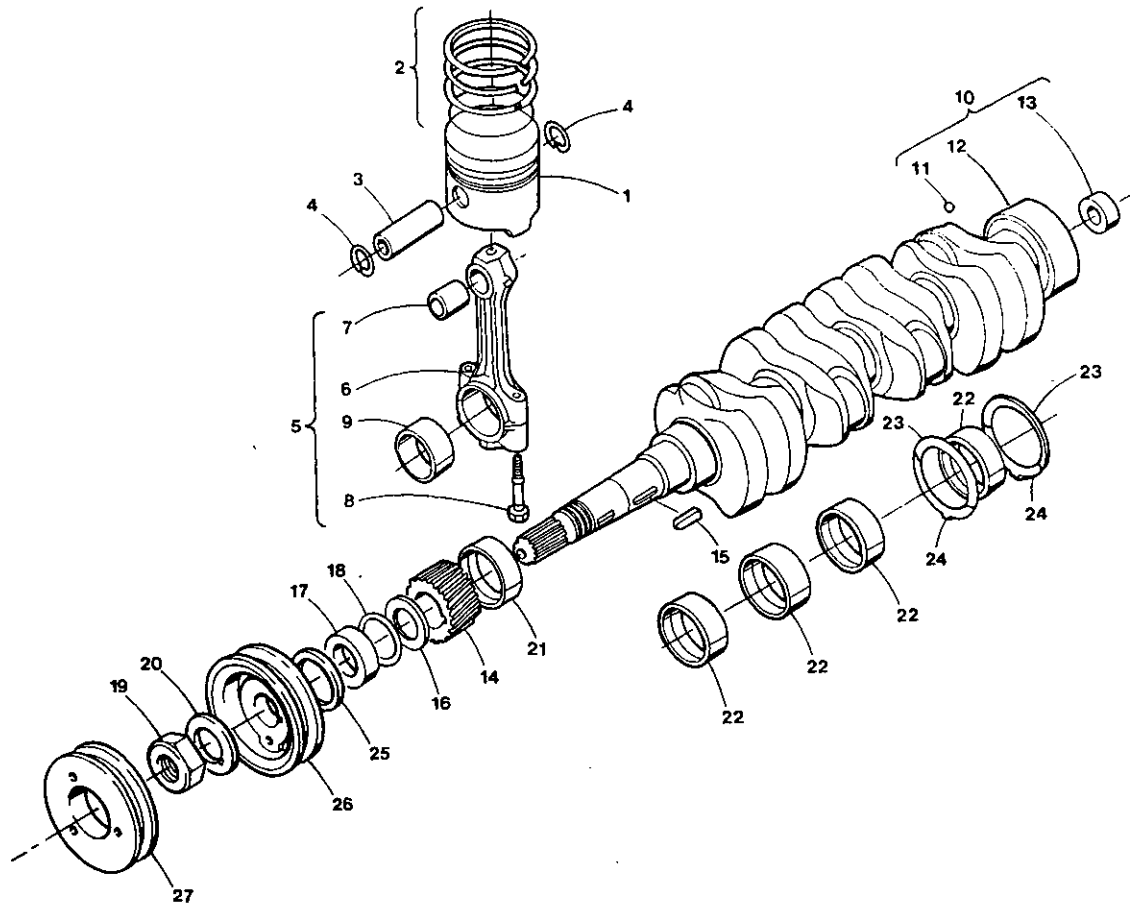

PISTON - CRANKSHAFT

ITEM	PART NO.	DESCRIPTION	QTY.
1	300009	Piston	4
2	300010	Assembly, Piston Ring	4
3	298764	Piston Pin	4
4	298765	Air-Clip, Piston Pin	8
5	300011	Assembly Connecting Rod	4
6	#5	Connecting Rod	4
7	301714	Bushing, Piston Pin	4
8	300014	Bolt, Connecting Rod	8
9	300015	Metal, Crankpin	8
10	301778	Assembly Crankshaft	1
11	#10	Crankshaft	1
12		Plug, Pin	4
13		Bearing, Ball	1
14		Gear, Crankshaft	1
15	298746	Key, Feather	1
16		Oil, Slinger	1
17		Collar, Crankshaft	1
18	298773	"O" Ring	1
19	298836	Nut, Crankshaft	1
20	298837	Washer, Crankshaft	1
21	298775	Metal, Crankshaft 1	1
22	298776	Metal, Crankshaft 2	4
23	298777	Metal, Side 1	2
24	301780	Metal, Side 2	2
25-1	298774	Seal, Oil (To 32383)	1
25-2	302543	Seal, Oil (From 32384)	1
26	302199	Pulley, PTO	1
27	301201	Pulley, PTO	1