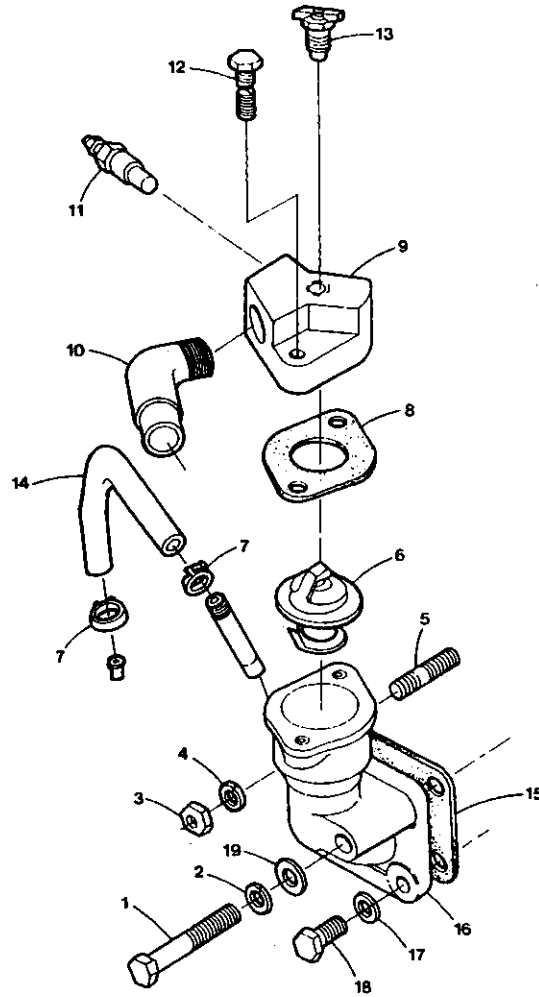

THERMOSTAT

ITEM	PART NO.	DESCRIPTION	QTY.
1	299981	Bolt	1
2	31786	Lockwasher	2
3	301297	Nut	1
4	31786	Lockwasher	1
5	302558	Stud	1
6	299798	Thermostat	1
7	298842	Clamp	2
8	298843	Gasket	1
9	298583	Thermostat	1
10	298644	Elbow	1
11	299066	Temperature Sender	1
12	301748	Bolt	2
13	239138	Drain Cock	1
14	300312	Hose	1
15	300040	Gasket, Water Flange	1
16	300039	Flange, Water	1
17	299583	Washer, Spring	2
18	299527	Bolt	2
19	31787	Washer, Plain	1