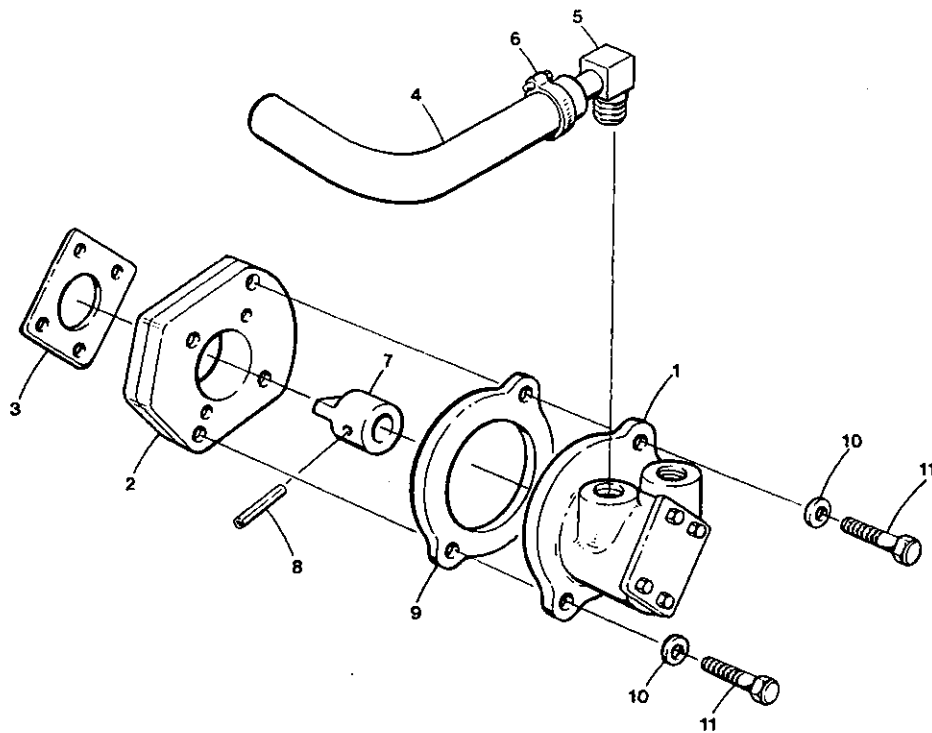

WATER PUMP GROUP

ITEM	PART NO.	DESCRIPTION	QTY.
1		Pump-Oberdorfer	1
2	298477	Adapter Plate	1
3	298485	Gasket, Adapter Plate	1
4	299162	Hose 1/2" Pump to Engine	1
5	241019	Fitting 90 Deg. 1/2" Hose	1
6		Clamp 1/2" Hose	1
7	298478	Coupling Adapter	1
8	230371	Roll Pin 3/16 Dia. x 7/8 Lg	1
9	300253	Gasket	1
10	31764	Washer	2
11	31605	Cap Screw	2
12	298889	Cam	1
	301788	Shaft New Style	
		When replacing pump impeller order "water pump repair kit" Part No. 298416-A.	
		Kit consists of: impeller, lip seal, gasket, and retaining ring.