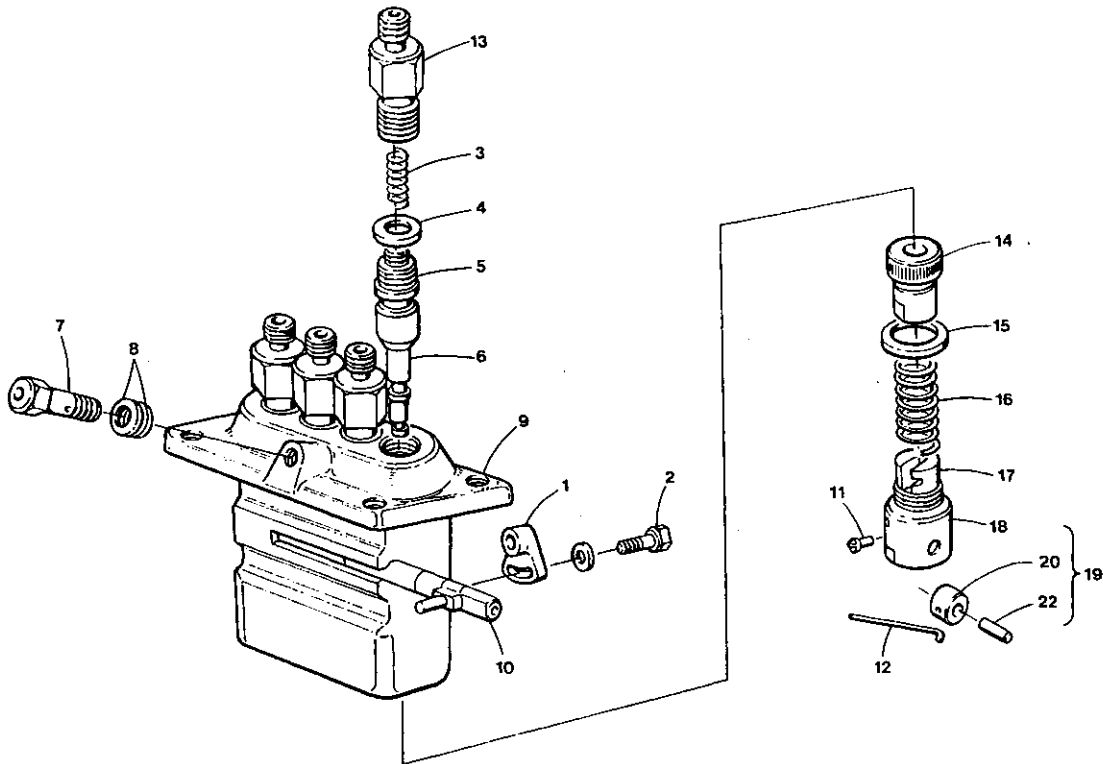

# SPEED CONTROL PLATE

ITEM	PART NO.	DESCRIPTION	QTY.
1		Bolt, Adjusting	1
2		Nut	1
3		Gasket	2
4		Nut, Cap	1
5		Cap	1
6	300030	Lever, Speed Control	1
7		Key, Feather	1
8	298821	"O" Ring	1
9	300031	Washer, Plain	1
10		Nut	2
11	298822	Plate, Friction	1
12	300033	Plate, Speed Control	1
13	298824	Gasket, Control Plate	1
14	299432	Bolt	2
15	298825	Stud	2
16	299369	Washer, Spring	2
17		Stopper	2
18	298684	Nut	4
19		Wire	
20		Lead, Sealing	
21		Clamp, Pipe	

# GOVERNOR

ITEM	PART NO.	DESCRIPTION	QTY.
1		Assembly Lever, Governor	1
2		Assembly Lever, Fork	1
3		Assembly Lever, Fork 1	1
4		Lever, Fork 1	1
5		Pin, Fork Lever 1	2
6		Pin	1
7		Spring	1
8		Screw, Set	1
9		Lever, Fork 2	1
10	298832	Shaft, Fork Lever	1
11		Bolt, Lever Shaft	1
12	299369	Washer, Spring	2
13	298834	Holder, Fork Lever	1
14	298835	Bolt	1
15		Bolt	2
16	299432	Bolt	1
17	31787	Washer, Plain	2
18		Washer, Plain	1
19		Spring, Start	1
20	300028	Spring, Governor 1	1
21	300029	Spring, Governor 2	1

# INJECTION PUMP

ITEM	PART NO.	DESCRIPTION	QTY.
*		Assembly Pump, Injection	1
1		Plate, Adjust	3
2		Bolt	3
3		Spring, Delivery Valve	4
4		Gasket, Delivery Valve	4
5		Valve, Delivery	4
6		Element, Pump	4
7	300057	Screw	1
8	298789	Gasket	2
9		Housing, Pump	1
10		Rack, Control	4
11		Pin, Tappet Guide	4
12		Pin, Clamp	2
13		Holder, Delivery Valve	4
14		Sleeve, Control	4
15		Seat, spring Upper	4
16		Spring, Plunger	4
17		Seat, Spring Under	4
18		Shim	4
19		Assembly Tappet	4
20		Roller	4
21		Pin, Roller	4