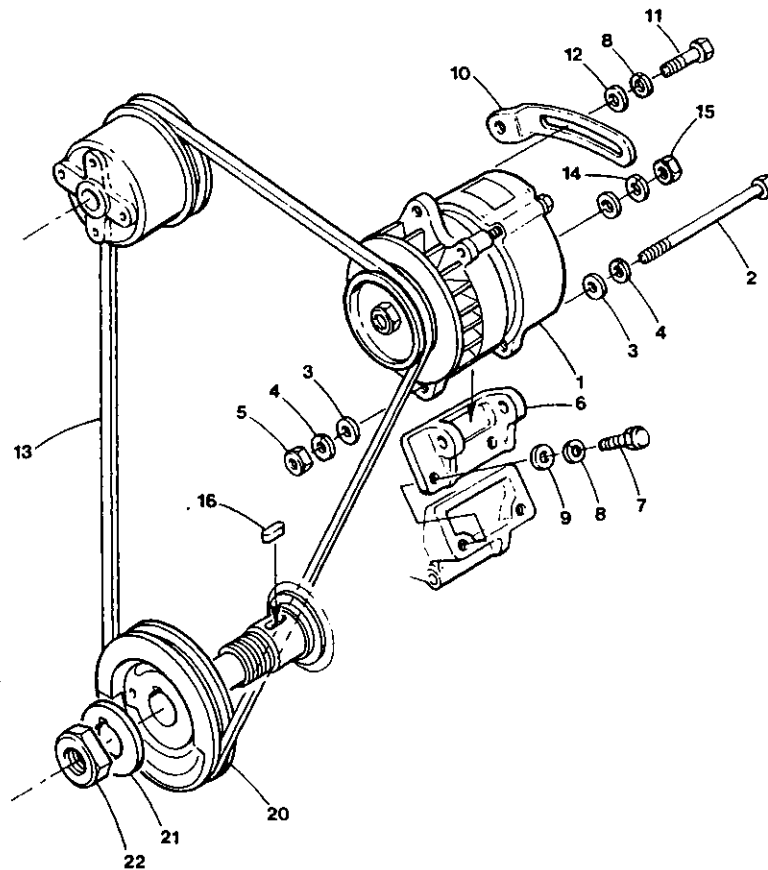

ALTERNATOR GROUP

ITEM	PART NO.	DESCRIPTION	QTY.
1	302280	51 AMP Alternator & Tach A.C. Tap Kit	1
2	31616	Hex Hd. Cap Screw (3/8-16 x 3-3/4 Lg)	1
3	231876	Washer, SAE 3/8"	2
4	31764	Washer, Split Lock 3/8"	1
5	31762	Hex Nut, 3/8-16	1
6	298521	Alternator Mounting Bracket	1
7	298468	Hex Hd. Cap Screw (8mm x 1.25 x 25mm)	2
8	31786	Washer Lock (8mm Screw)	3
9	31759	Washer, Flat SAE 5/16	2
10	299809	Alternator Adjusting Arm	1
11	31553	Hex Hd. Cap Screw (5/16-18 x 3/4" Lg)	1
12	31759	Washer, Flat Plain 5/16"	1
13	239648	"V" Belt 1902 & 1101	1
13A	11668	"V" Belt V1902	1
14		(Supplied with Washer, Spring Alternator)	1
15		Nut	1
16		Key, Feather	1
17		Pulley	1
18	298837	Washer, Crankshaft	1
19	298836	Nut, Crankshaft	1
20	302199	Crank Pulley	1
21	298837	Washer, Crankshaft	1
22	298836	Nut, Crankshaft	1
23	300746	Alternator, 72 amp 12v	1