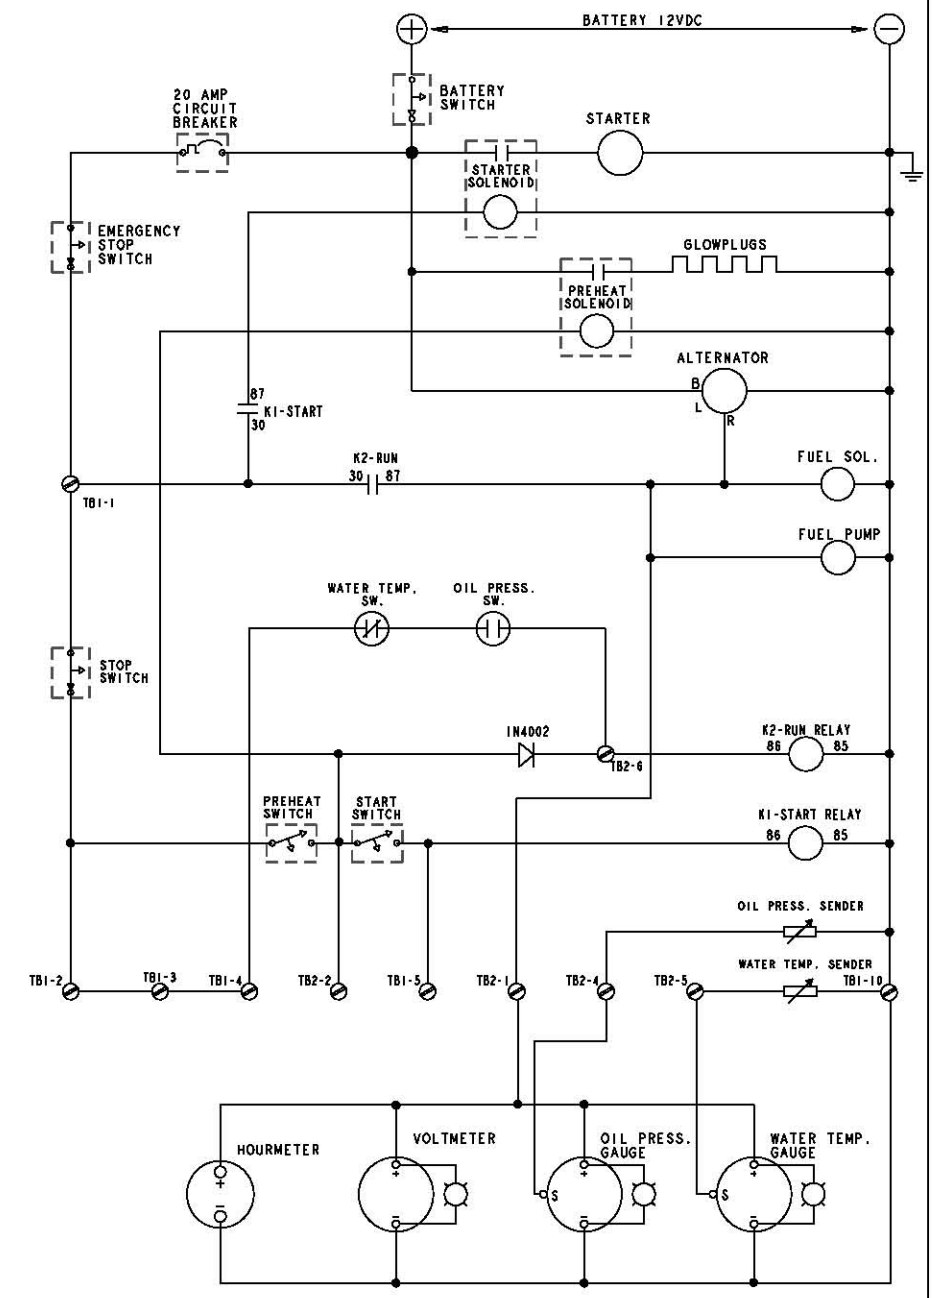

ECO NO.	DATE	REV.	REVISION RECORD	AUTH.	DR.
2186	11/13/88	A	TERMINAL BLOCK W/ 5 POSITION BLOCK AND 12Z USE 4 FIVE POSITION BLOCK, AND BOTH BLOCKS ARE TO POSITION BLOCKS.	WRM	
296D	4/18/90	B	ADDED TWO REMOTE PANELS; ADDED RELAY.	WRM	
30BB	10/16/90	C	REVISE SCHEMATIC DRAWING	BRM	
3111	11/29/90	D	UPDATE PRINT TO CURRENT STANDARDS	BRM	
376B	8/8/98	E	ADDED SECOND RELAY, REMOVED OPTIONAL REMOTE PANELS, REVISED SCHEMATIC TO CLARIFY CONNECTIONS	MB